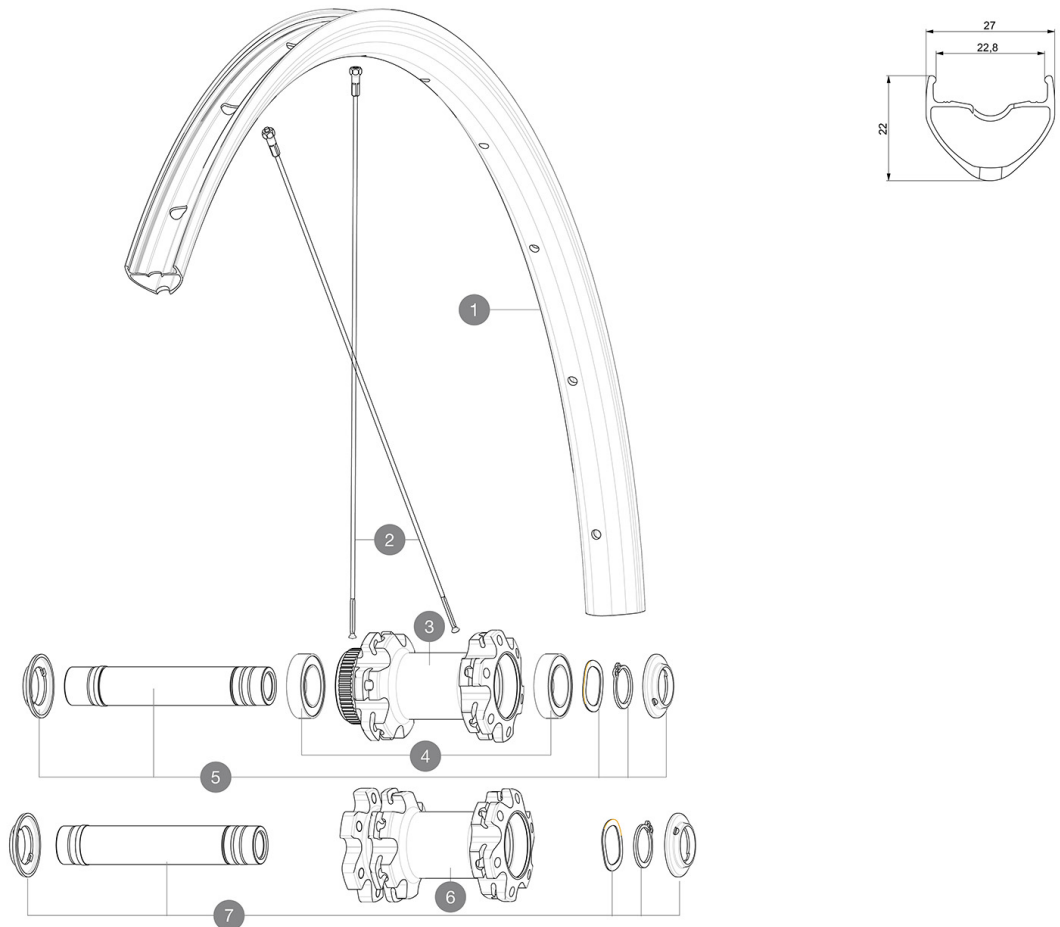

参照ホイール

F81241 ALLROAD INT 700 12X100 F81261 ALLROAD CL 700 12X100

ASTM A2106 2 : 15 28 62 mm (1.1" 2.5")
 Maximum tyre pressure: 5.5bar/80PSI with a 28mm tyre - 3.25bar/47PSI with a 64mm tyre
 ID360 HG9
 V3780101
 30mm 5.8 bars - 85 PSI / 35mm 5.1 bars - 74 PSI / 40mm 4.5 bars - 65 PSI
 12mm

RIMS

&NBSP;:

1	V2734915	KIT FRONT/REAR RIM ALLROAD UST Disc
	V2700101	UST Tape 28mm for 25 to 27mm wide rims

SPOKES

2	V3664601	KIT 12 FRT/NDS ALLROAD UST Disc ROUND SPOKE 296mm + nipple
2	V2383001	KIT 12 FT/NDS CROSSRIDE FTSX 29" SPK 297mm

HUB SHELLS

3	N/A	HUB BODY
4	V2500901	KIT BEARINGS 18x30x7 + WAVED WASHER + CLIP
5	V2374001	KIT 12x100mm FRONT AXLE DCL QRM AUTO ALLROAD > 2019
7	V2374501	KIT 12mm FRT AXLE D6T QRM Auto Allroad 19

OPTIONS

V2373501	QRM Auto front axle 15mm for DCL Allroad wheels > 2019
V2372301	KIT 100mm AXLE QRM AUTO MTB > 2019

ADAPTERS

V2372501	15mm MTB Axle Cap QRM Auto From 2019
V2680301	"Kit Ft Road Adapter 12 >> 9mm"