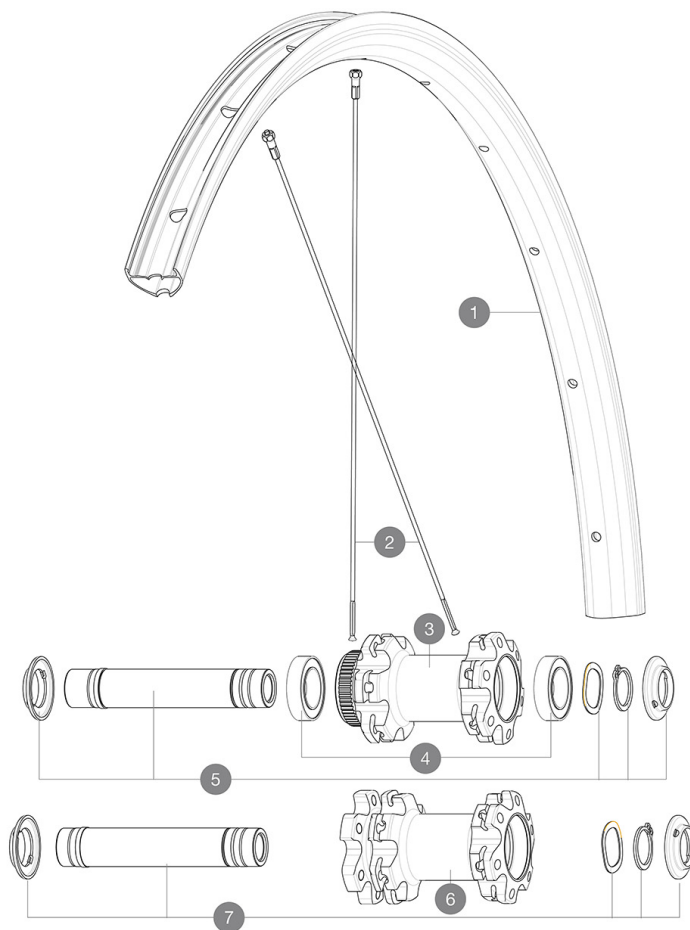

ASTM CATEGORY 2 : road and offroad with jumps less than 15cm

For a longer longevity of the wheel, Mavic recommends that the total weight supported by the wheels don't exceed 120kg, bike included

Maximum tyre pressure: 5.5bar/80PSI with a 28mm tyre - 3.25bar/47PSI with a 64mm tyre
ID360 Shimano HG9 alloy freewheel body (V3780101)

Recommended tyre sizes: 28 to 62 mm (1.1" to 2.5")

Max. Pressure: see indication on wheel and tyre. If they differ, use the lower of the 2

Max. Pressure: 30mm 5.8 bars - 85 PSI / 35mm 5.1 bars - 74 PSI / 40mm 4.5 bars - 65 PSI

Rear axle: 12mm thru axle, convertible to Quick Release with optional adapters

REFERENCES WHEELS

F81241 ALLROAD INT 700 12X100

F81261 ALLROAD CL 700 12X100

RIMS

&NBSP::

1	V2734915	KIT FRONT/REAR RIM ALLROAD UST Disc
	V2700101	UST Tape 28mm for 25 to 27mm wide rims

SPOKES

2	V3664601	KIT 12 FRT/NDS ALLROAD UST Disc ROUND SPOKE 296mm + nipple w
2	V2383001	KIT 12 FT/NDS CROSSRIDE FTSX 29" SPK 297mm

HUB SHELLS

3	N/A	HUB BODY
4	V2500901	KIT BEARINGS 18x30x7 + WAVED WASHER + CLIP
5	V2374001	KIT 12x100mm FRONT AXLE DCL QRM AUTO ALLROAD > 2019
7	V2374501	KIT 12mm FRT AXLE D6T QRM Auto Allroad 19

OPTIONS

V2373501	QRM Auto front axle 15mm for DCL Allroad wheels > 2019
V2372301	KIT 100mm AXLE QRM AUTO MTB > 2019

ADAPTERS

V2680301	"Kit Ft Road Adapter 12 >> 9mm"
V2372501	15mm MTB Axle Cap QRM Auto From 2019