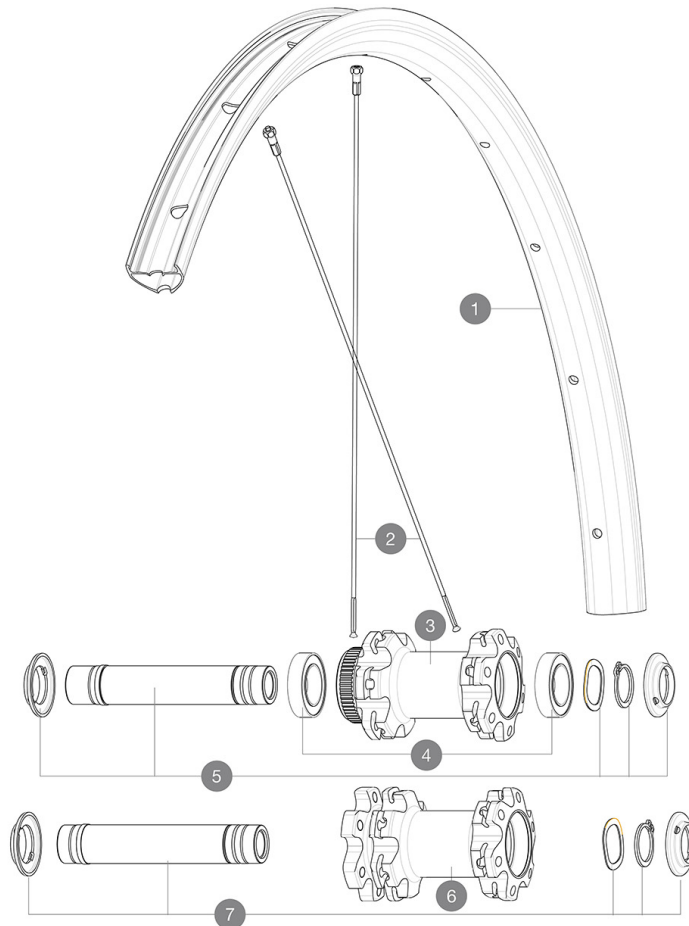

MAVIC ALLROAD DISC

ASTM CATEGORY 2 : road and offroad with jumps less than 15cm

For a longer longevity of the wheel, Mavic recommends that the total weight supported by the wheels don't exceed 120kg, bike included

Maximum tyre pressure: 5.5bar/80PSI with a 28mm tyre - 3.25bar/47PSI with a 64mm tyre

Recommended tyre sizes: 28 to 62 mm (1.1" to 2.5")

Max. Pressure: see indication on wheel and tyre. If they differ, use the lower of the 2

Max. Pressure: 30mm 5.8 bars - 85 PSI / 35mm 5.1 bars - 74 PSI / 40mm 4.5 bars - 65 PSI

REFERENCES WHEELS

F81241 ALLROAD INT 700 12X100

F81261 ALLROAD CL 700 12X100

RIMS

&NBSP;:

1	V2734915	KIT FRONT/REAR RIM ALLROAD UST Disc
	V2700101	UST Tape 28mm for 25 to 27mm wide rims

SPOKES

2	V3664601	KIT 12 FRT/NDS ALLROAD UST Disc ROUND SPOKE 296mm + nipple

HUB SHELLS

3	N/A	HUB BODY
4	V2500901	KIT BEARINGS 18x30x7 + WAVED WASHER + CLIP
5	V2374001	KIT 12x100mm FRONT AXLE DCL QRM AUTO ALLROAD > 2019
7	V2374501	KIT 12mm FRT AXLE D6T QRM Auto Allroad 19

OPTIONS

V2373501	QRM Auto front axle 15mm for DCL Allroad wheels > 2019
V2372301	KIT 100mm AXLE QRM AUTO MTB > 2019

ADAPTERS

V2680301	"Kit Ft Road Adapter 12 >> 9mm"
V2372501	15mm MTB Axle Cap QRM Auto From 2019