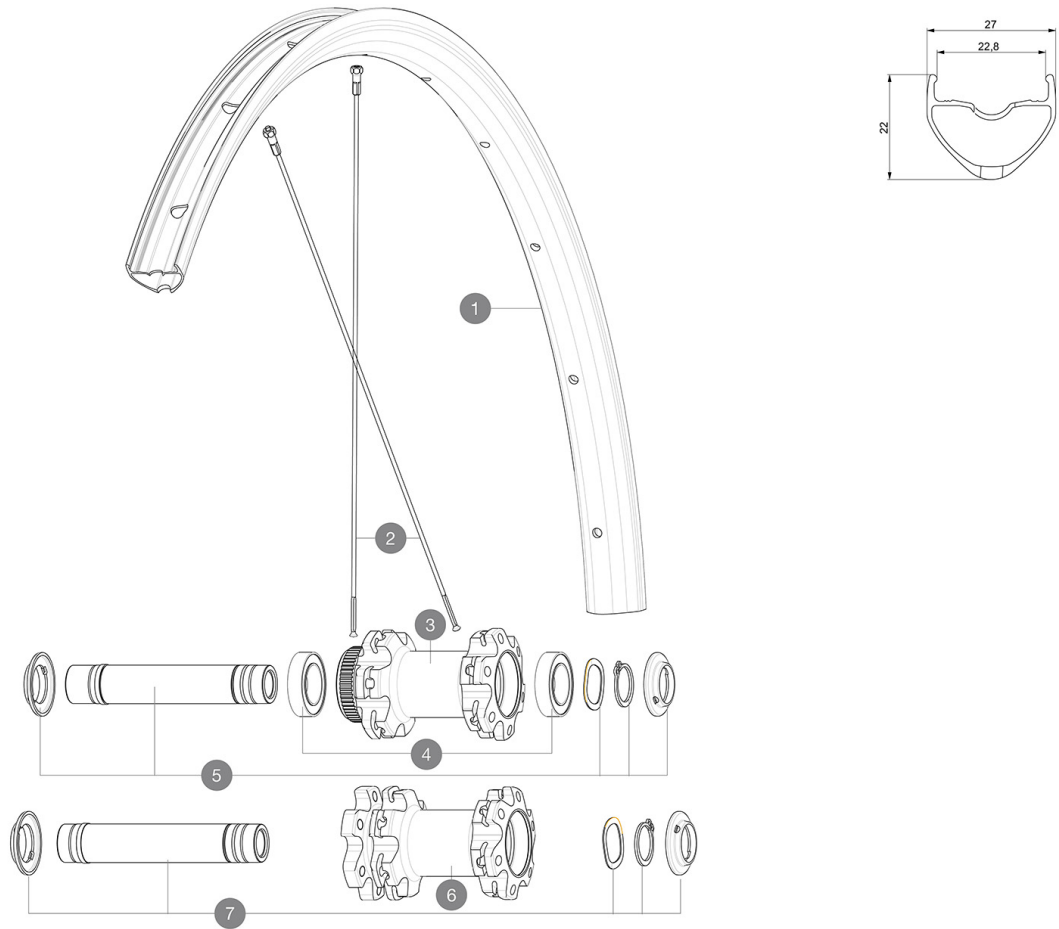

ASTM CATEGORY 2 : road and offroad with jumps less than 15cm

For a longer longevity of the wheel, Mavic recommends that the total weight supported by the wheels don't exceed 120kg, bike included

Maximum tyre pressure: 5.5bar/80PSI with a 28mm tyre - 3.25bar/47PSI with a 64mm tyre
ID360 Shimano HG9 alloy freewheel body (V3780101)

Recommended tyre sizes: 28 to 62 mm (1.1" to 2.5")

Max. Pressure: see indication on wheel and tyre. If they differ, use the lower of the 2

Max. Pressure: 30mm 5.8 bars - 85 PSI / 35mm 5.1 bars - 74 PSI / 40mm 4.5 bars - 65 PSI

Rear axle: 12mm thru axle, convertible to Quick Release with optional adapters

REFERENCES WHEELS

F81241	ALLROAD INT 700 12X100	F81261	ALLROAD CL 700 12X100
--------	------------------------	--------	-----------------------