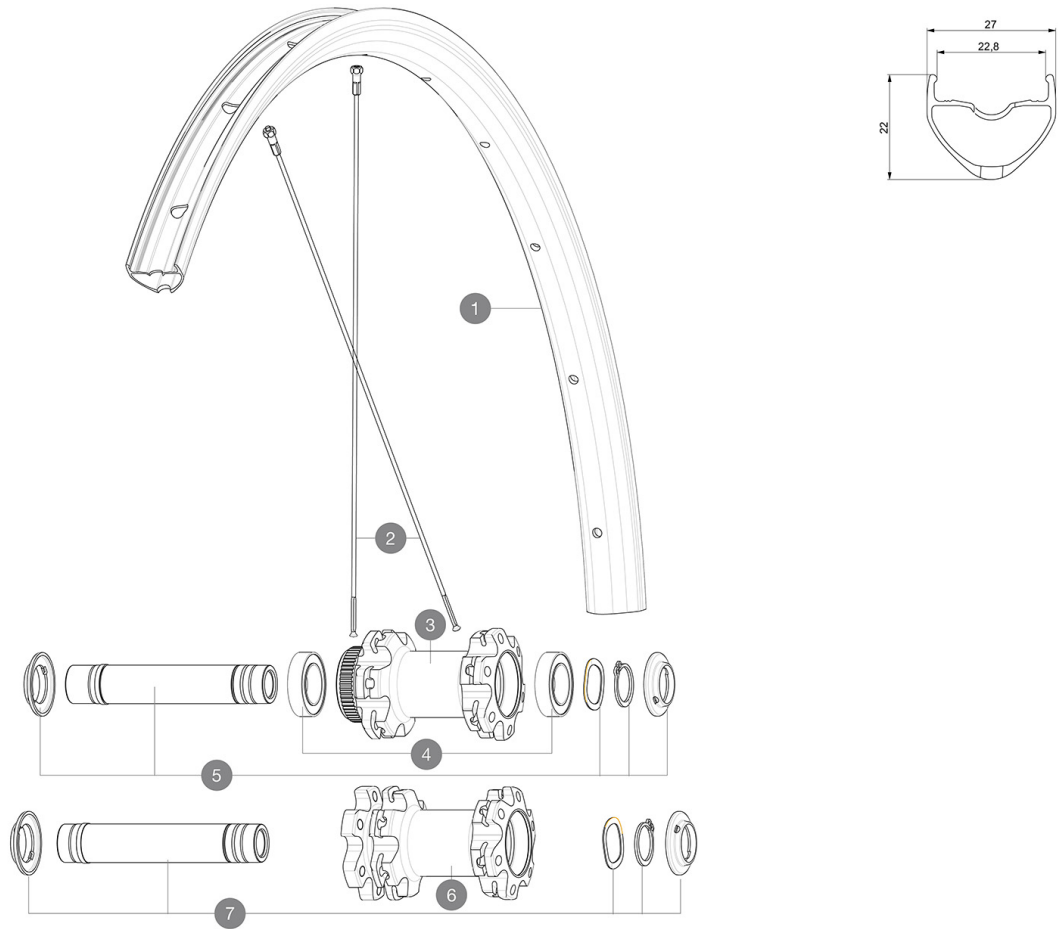

Maximum tyre pressure: 5.5bar/80PSI with a 28mm tyre - 3.25bar/47PSI with a 64mm tyre
Recommended tyre sizes: 28 to 62 mm (1.1" to 2.5")

Max. Pressure: see indication on wheel and tyre. If they differ, use the lower of the 2

Max. Pressure: 30mm 5.8 bars - 85 PSI / 35mm 5.1 bars - 74 PSI / 40mm 4.5 bars - 65 PSI

Rear axle: 12mm thru axle, convertible to Quick Release with optional adapters

REFERENCES WHEELS

F81241	ALLROAD INT 700 12X100	F81261	ALLROAD CL 700 12X100
--------	------------------------	--------	-----------------------