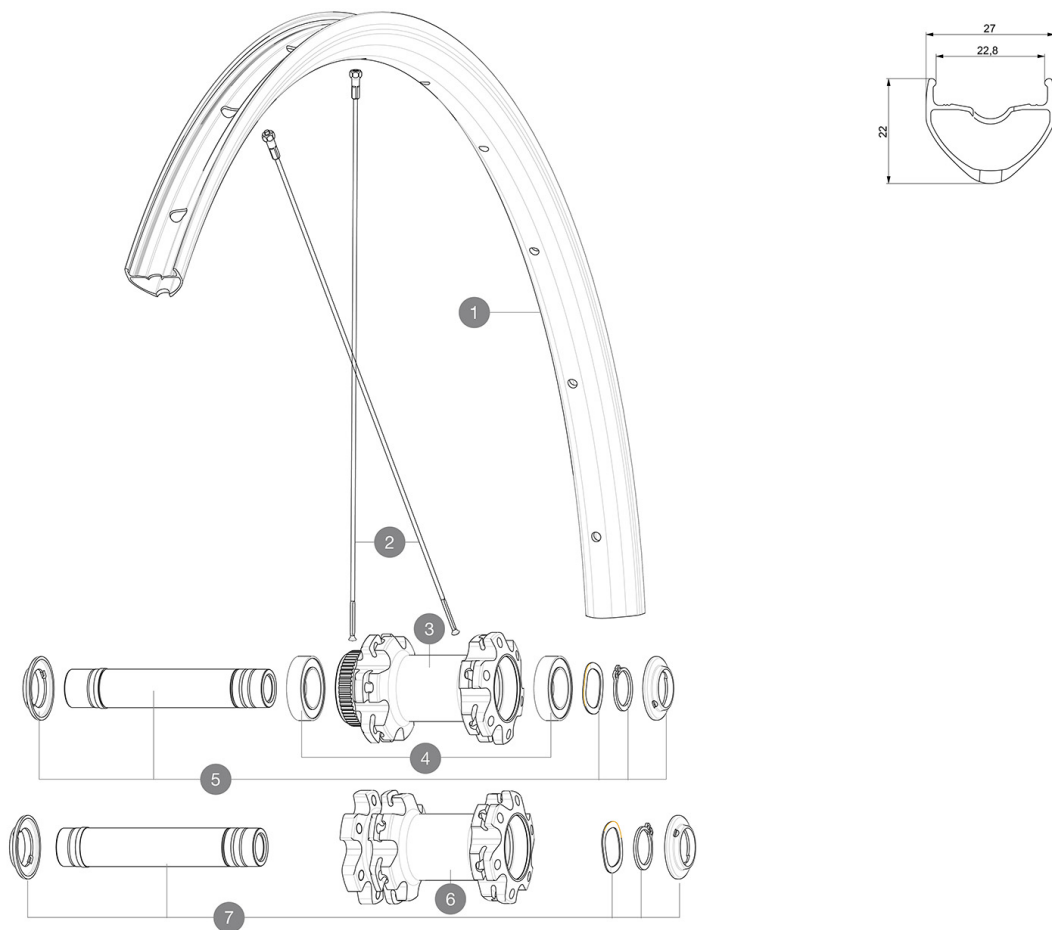

ASTM CATEGORY 2 : road and offroad with jumps less than 15cm
ID360 Shimano HG9 alloy freewheel body (V3780101)
For a longer longevity of the wheel, Mavic recommends that the total weight supported by the wheels don't exceed 120kg, bike included
Maximum tyre pressure: 5.5bar/80PSI with a 28mm tyre - 3.25bar/47PSI with a 64mm tyre
Recommended tyre sizes: 28 to 62 mm (1.1" to 2.5")
Max. Pressure: see indication on wheel and tyre. If they differ, use the lower of the 2
Max. Pressure: 30mm 5.8 bars - 85 PSI / 35mm 5.1 bars - 74 PSI / 40mm 4.5 bars - 65 PSI
Rear axle: 12mm thru axle, convertible to Quick Release with optional adapters

REFERENCES WHEELS

F81241	ALLROAD INT 700 12X100	F81261	ALLROAD CL 700 12X100

RIMS

&NBSP::

1	V2734915	KIT FRONT/REAR RIM ALLROAD UST Disc
	V2700101	UST Tape 28mm for 25 to 27mm wide rims

SPOKES

2	V3664601	KIT 12 FRT/NDS ALLROAD UST Disc ROUND SPOKE 296mm + nipple w
2	V2383001	KIT 12 FT/NDS CROSSRIDE FTSX 29" SPK 297mm

HUB SHELLS

3	N/A	HUB BODY
4	V2500901	KIT BEARINGS 18x30x7 + WAVED WASHER + CLIP
5	V2374001	KIT 12x100mm FRONT AXLE DCL QRM AUTO ALLROAD > 2019
7	V2374501	KIT 12mm FRT AXLE D6T QRM Auto Allroad 19

OPTIONS

V2373501	QRM Auto front axle 15mm for DCL Allroad wheels > 2019
V2372301	KIT 100mm AXLE QRM AUTO MTB > 2019

ADAPTERS

V2680301	"Kit Ft Road Adapter 12 >> 9mm"
V2372501	15mm MTB Axle Cap QRM Auto From 2019