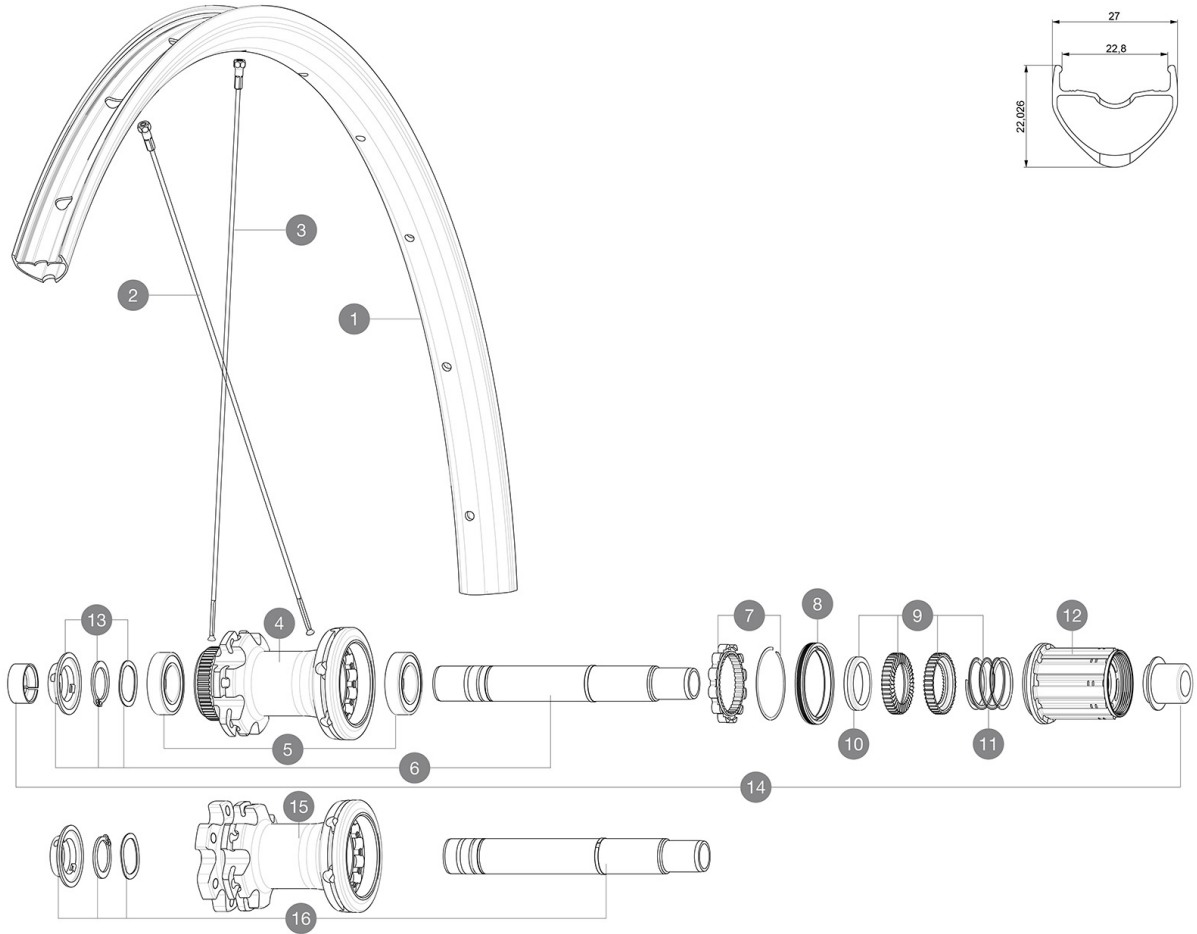

MAVIC ALLROAD DISC

参照ホイール

R23331 ALLROAD INT 700 12X142 M11 R23351 ALLROAD CL 700 12X142 M11

ASTM A52102 2 : 15 120 28 62 mm (1.1" 2.5")
Maximum tyre pressure: 5.5bar/80PSI with a 28mm tyre - 3.25bar/47PSI with a 64mm tyre
ID360 360 63.5 63.5 HG9 63.5 63.5
30mm 5.8 bars - 85 PSI / 35mm 5.1 bars - 74 PSI / 40mm 4.5 bars - 65 PSI
12mm 12mm

RIMS

&NBSP;:

1	V2734915	KIT FRONT/REAR RIM ALLROAD UST Disc
	V2700101	UST Tape 28mm for 25 to 27mm wide rims

SPOKES

2	V3661701	KIT 12 DS AKSIUM Disc 19/ ALLROAD UST Disc ROUND SPOKE 299mm
2	V2279201	KIT 12 DS AKSIUM DISC 12mm RND SPK 292mm
3	V2383001	KIT 12 FT/NDS CROSSRIDE FT SX 29" SPK 297mm
3	V3664601	KIT 12 FRT/NDS ALLROAD UST Disc ROUND SPOKE 296mm + nipple w

HUB SHELLS

4	N/A	HUB BODY
5	M40076	HUB BEARINGS 17x30x7 6903 x 2
6	V2373401	KIT ID360 135/142 DCL L1 AXLE WITH CLIP
7	V2252701	KIT ID360 INSERT SHAPED EAR LOBE > 2017

8	V2251601	ID360 SEAL + GREASE
9	V2251701	ID360 2 RATCHETS + SPRING + GREASE
10	V2500501	Kit 3 ID360 pad for noise reduction
11	V2251801	KIT 3 ID360 ROAD SPRINGS
12	V4000101	HG11 STEEL ROAD FREE HUB BODY ID360 - while stock last
12	V3430101	HG11 Freewheel Body ID360
13	V2373001	KIT ADJUST. SYSTEM QRM AUTO ID360 for 17x30x7 bearing
16	V2372101	KIT ID360 135/142 D6T AXLE WITH CLIP

ADAPTERS

14	V2510701	ID360 EVO REAR AXLE ADAPTERS 12x142mm DCL & D6T
	V2510901	ID360 EVO REAR AXLE ADAPTERS 12x135mm DCL & D6T
	V2510801	ID360 EVO REAR AXLE ADAPTERS 9x135mm DCL & D6T