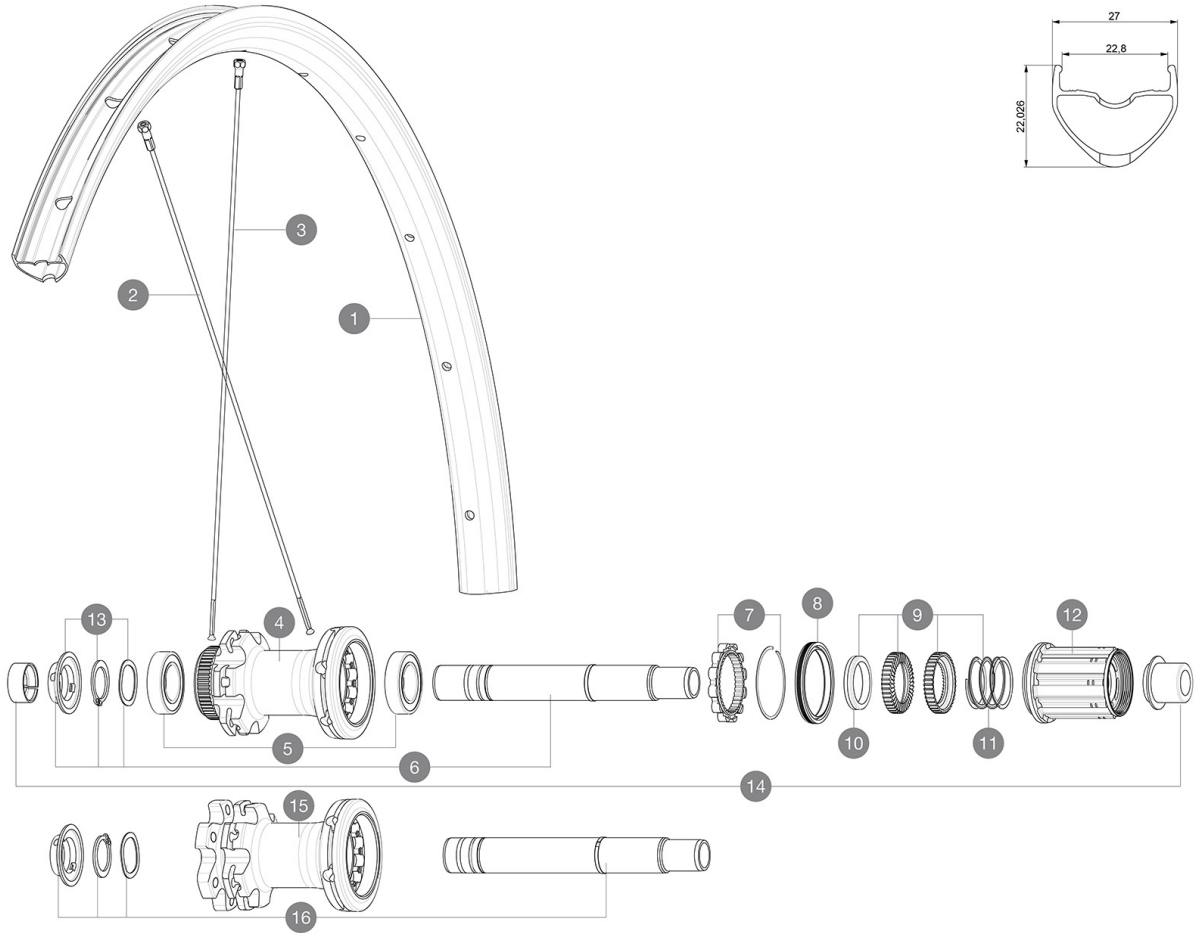

Maximum tyre pressure: 5.5bar/80PSI with a 28mm tyre - 3.25bar/47PSI with a 64mm tyre
Recommended tyre sizes: 28 to 62 mm (1.1" to 2.5")

Max. Pressure: see indication on wheel and tyre. If they differ, use the lower of the 2

Max. Pressure: 30mm 5.8 bars - 85 PSI / 35mm 5.1 bars - 74 PSI / 40mm 4.5 bars - 65 PSI

Rear axle: 12mm thru axle, convertible to Quick Release with optional adapters

REFERENCES WHEELS

R23331 ALLROAD INT 700 12X142 M11 R23351 ALLROAD CL 700 12X142 M11

HUB SHELLS

4	N/A	HUB BODY
5	M40076	HUB BEARINGS 17x30x7 6903 x 2
6	V2373401	KIT ID360 135/142 DCL L1 AXLE WITH CLIP
7	V2252701	KIT ID360 INSERT SHAPED EAR LOBE > 2017
8	V2251601	KIT ID360 SEAL + GREASE
9	V2251701	KIT ID360 2 RATCHETS + SPRING + GREASE
10	V2500501	KIT ID360 3 PADS NOISE REDUCING
11	V2251801	KIT 3 ID360 ROAD SPRINGS
12	V4000101	HG11 STEEL ROAD FREE HUB BODY ID360 - while stock last