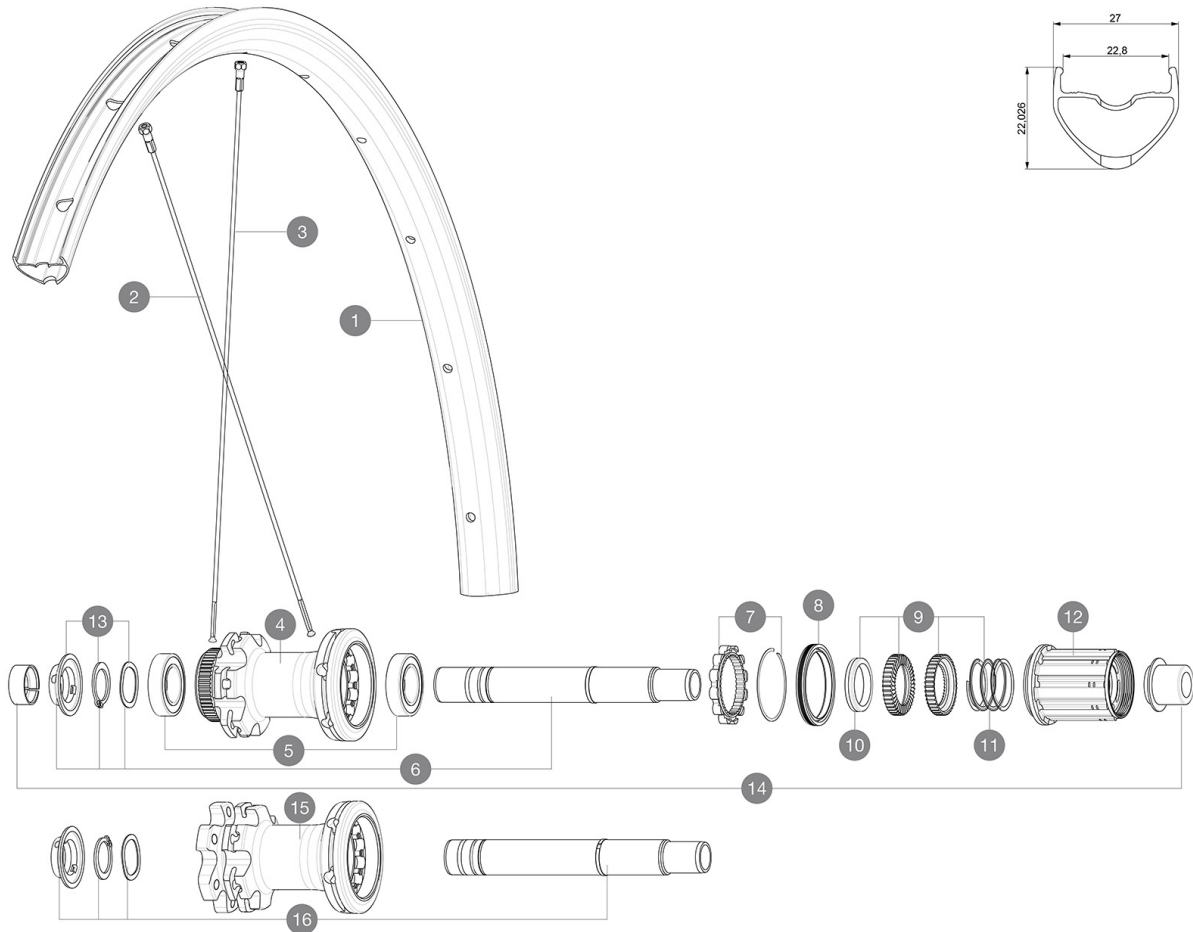

MAVIC ALLROAD DISC

ASTM CATEGORY 2 : road and offroad with jumps less than 15cm
ID360 Shimano HG9 alloy freewheel body (V3780101)

For a longer longevity of the wheel, Mavic recommends that the total weight supported by the wheels don't exceed 120kg, bike included

Maximum tyre pressure: 5.5bar/80PSI with a 28mm tyre - 3.25bar/47PSI with a 64mm tyre
Recommended tyre sizes: 28 to 62 mm (1.1" to 2.5")

Max. Pressure: see indication on wheel and tyre. If they differ, use the lower of the 2

Max. Pressure: 30mm 5.8 bars - 85 PSI / 35mm 5.1 bars - 74 PSI / 40mm 4.5 bars - 65 PSI

Rear axle: 12mm thru axle, convertible to Quick Release with optional adapters

REFERENCES WHEELS

R23331 ALLROAD INT 700 12X142 M11 R23351 ALLROAD CL 700 12X142 M11

RIMS

&NBSP::

1	V2734915 V2700101	KIT FRONT/REAR RIM ALLROAD UST Disc UST Tape 28mm for 25 to 27mm wide rims

SPOKES

2	V2279201	KIT 12 DS AKSIUM DISC 12mm RND SPK 292mm
2	V3661701	KIT 12 DS AKSIUM Disc 19/ ALLROAD UST Disc ROUND SPOKE 293mm
3	V3664601	KIT 12 FRT/NDS ALLROAD UST Disc ROUND SPOKE 296mm + nipple w
3	V2383001	KIT 12 FT/NDS CROSSRIDE FTSX 29" SPK 297mm

HUB SHELLS

4	N/A	HUB BODY
5	M40076	HUB BEARINGS 17x30x7 6903 x 2
6	V2373401	KIT ID360 135/142 DCL L1 AXLE WITH CLIP
7	V2252701	KIT ID360 INSERT SHAPED EAR LOBE > 2017
8	V2251601	KIT ID360 SEAL + GREASE
9	V2251701	KIT ID360 2 RATCHETS + SPRING + GREASE
10	V2500501	KIT ID360 3 PADS NOISE REDUCING
11	V2251801	KIT 3 ID360 ROAD SPRINGS
12	V4000101	HG11 STEEL ROAD FREE HUB BODY ID360 - while stock last

12	V3430101	HG11 Freewheel Body ID360
13	V2373001	KIT ADJUST. SYSTEM QRM AUTO ID360 for 17x30x7 bearing
16	V2372101	KIT ID360 135/142 D6T AXLE WITH CLIP

ADAPTERS

14	V2510701	ID360V2RrAxleAdapt12x142/148
	V2510801	ID360 V2 RrAxleAdapt9x135
	V2510901	ID360 EVO RrAxleAdpt12x135/150