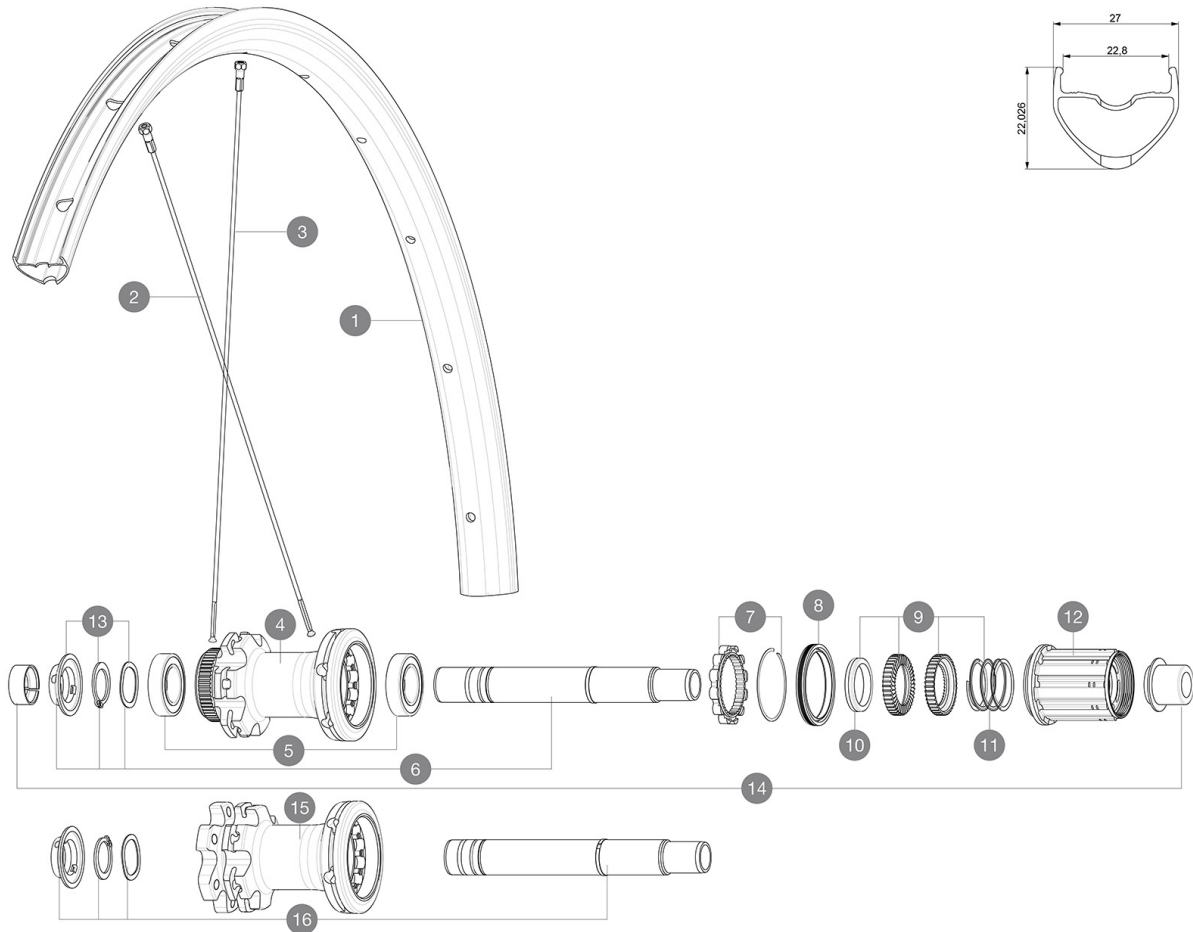

Maximum tyre pressure: 5.5bar/80PSI with a 28mm tyre - 3.25bar/47PSI with a 64mm tyre
Recommended tyre sizes: 28 to 62 mm (1.1" to 2.5")

Max. Pressure: see indication on wheel and tyre. If they differ, use the lower of the 2

Max. Pressure: 30mm 5.8 bars - 85 PSI / 35mm 5.1 bars - 74 PSI / 40mm 4.5 bars - 65 PSI

Rear axle: 12mm thru axle, convertible to Quick Release with optional adapters

REFERENCES WHEELS

R23331 ALLROAD INT 700 12X142 M11 R23351 ALLROAD CL 700 12X142 M11

HUB SHELLS

4	N/A	HUB BODY
5	M40076	HUB BEARINGS 17x30x7 6903 x 2
6	V2373401	KIT ID360 135/142 DCL L1 AXLE WITH CLIP
7	V2252701	KIT ID360 INSERT SHAPED EAR LOBE > 2017
8	V2251601	KIT ID360 SEAL + GREASE
9	V2251701	KIT ID360 2 RATCHETS + SPRING + GREASE
10	V2500501	KIT ID360 3 PADS NOISE REDUCING
11	V2251801	KIT 3 ID360 ROAD SPRINGS
12	V4000101	HG11 STEEL ROAD FREE HUB BODY ID360 - while stock last