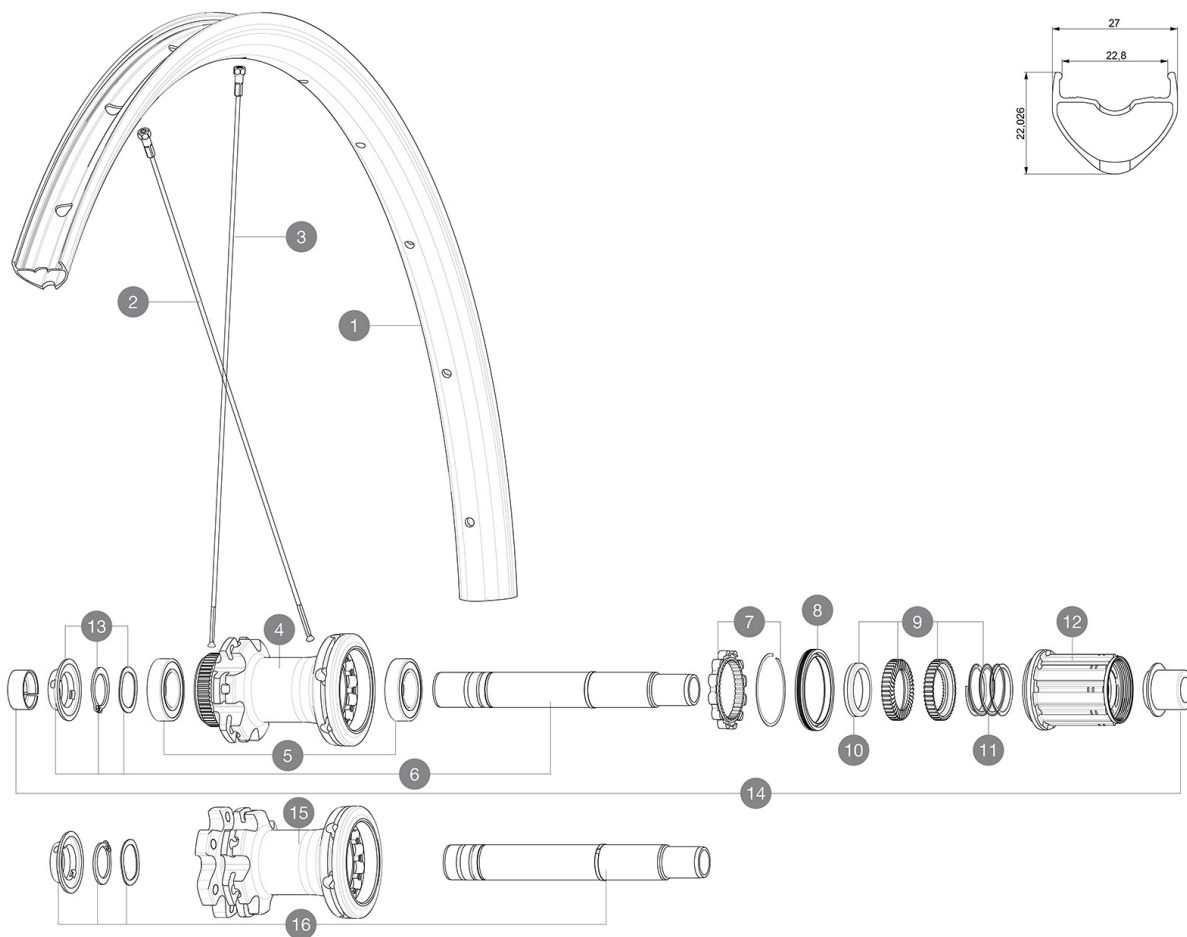

Maximum tyre pressure: 5.5bar/80PSI with a 28mm tyre - 3.25bar/47PSI with a 64mm tyre

Recommended tyre sizes: 28 to 62 mm (1.1" to 2.5")

Max. Pressure: see indication on wheel and tyre. If they differ, use the lower of the 2

Max. Pressure: 30mm 5.8 bars - 85 PSI / 35mm 5.1 bars - 74 PSI / 40mm 4.5 bars - 65 PSI

Rear axle: 12mm thru axle, convertible to Quick Release with optional adapters

REFERENCES WHEELS

R23331 ALLROAD INT 700 12X142 HG-R R23351 ALLROAD CL 700 12X142 HG-R

HUB SHELLS

4	N/A	HUB BODY
5	M40076	HUB BEARINGS 17x30x7 6903 x 2
6	V2373401	KIT ID360 135/142 DCL L1 AXLE WITH CLIP
7	V2252701	KIT ID360 INSERT SHAPED EAR LOBE > 2017
8	V2251601	KIT ID360 SEAL + GREASE while stock lasts
9	V2251701	KIT ID360 2 RATCHETS + SPRING + GREASE
10	V2500501	KIT ID360 3 PADS NOISE REDUCING
11	V2251801	KIT 3 ID360 ROAD SPRINGS
12	V3430101	HG11 Freewheel Body ID360