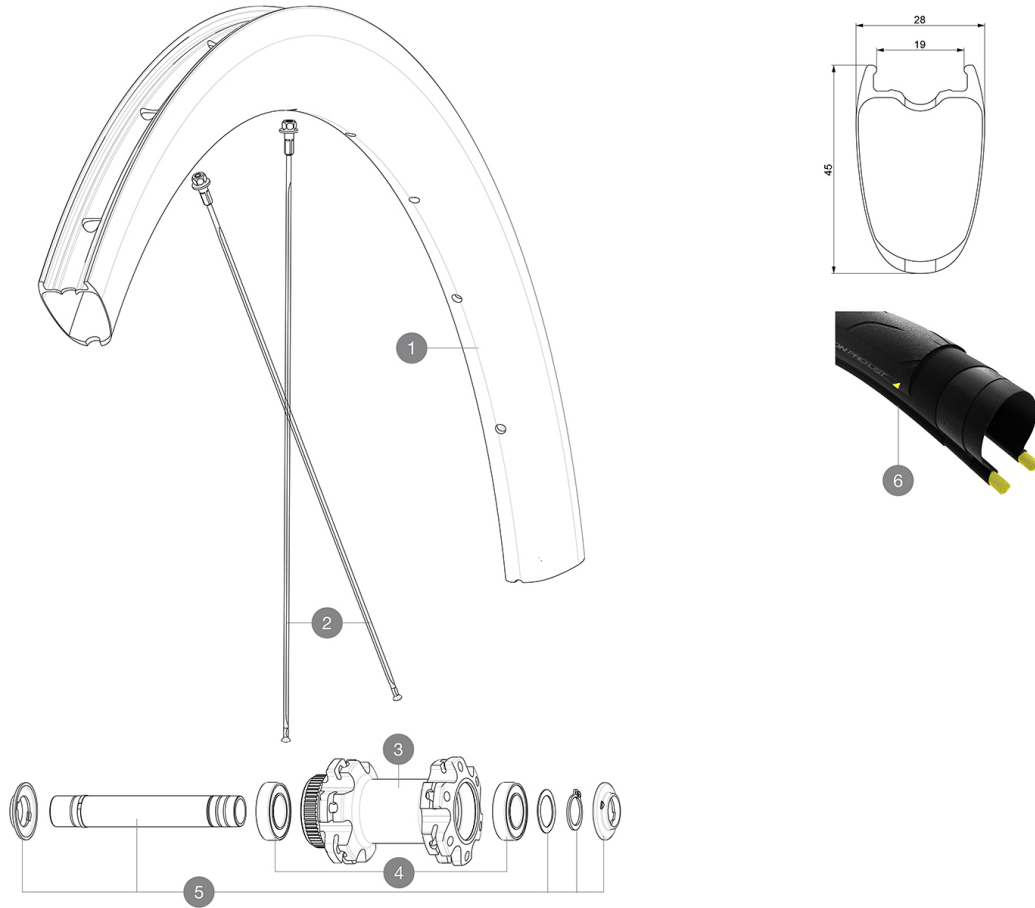

MAVIC *Cosmic Pro Carbon UST Disc 650*

ASTM CATEGORY 1 : road only

For a longer longevity of the wheel, Mavic recommends that the total weight supported by the wheels don't exceed 120kg, bike included

Recommended tyre sizes: 25 to 32 mm

Max. Pressure: see indication on wheel and tyre. If they differ, use the lower of the 2

REFERENCES WHEELS

F80601 Cos Pro Carb DCL 650b Ft

RIMS

&NBSP;:

1	V2737910	KIT FRONT RIM COSMIC PRO CARBON UST Disc 650B
	V2620101	UST RIM TAPE 25mm (for 21-24mm wide rim)

SPOKES

2	V3666701	KIT 2 FRT/NDS STAMPED SPOKE 255 COSMIC PRO CARBON UST Disc 6
2	V3665001	KIT 12 FRT COSMIC PRO CARBON UST Disc 650B SPOKE 254 + nippl

HUB SHELLS

3	N/A	HUB BODY
4	M40129	KIT 2 BEARINGS 6902 15x28x7
5	V2373301	KIT QRM AUTO FRONT AXLE 12mm > 2019

TYRES

6	39938825	Yksion Pro UST 700x25

ADAPTERS

V2680301	"Kit Ft Road Adapter 12 >> 9mm"