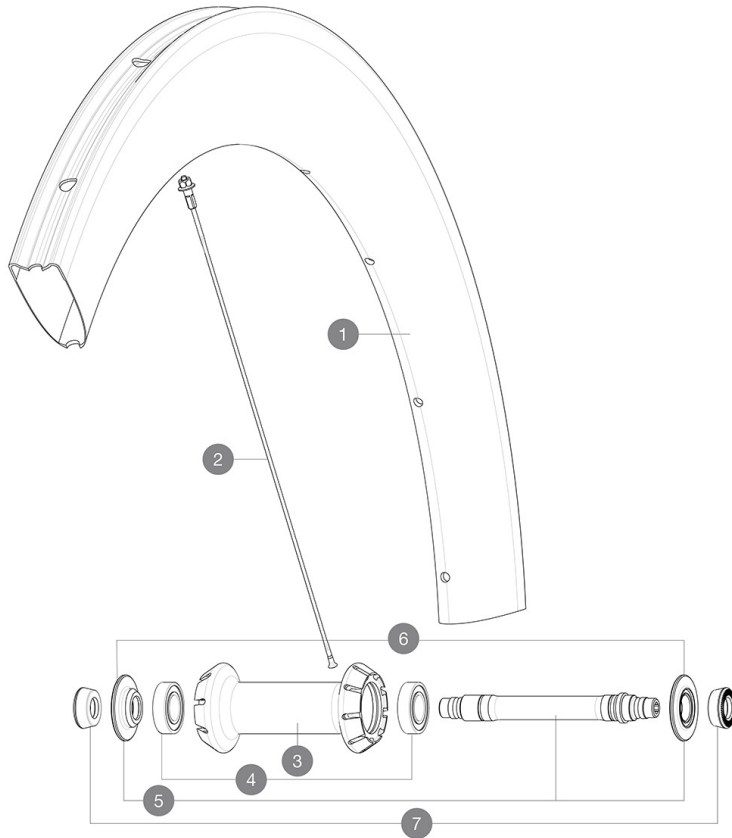

ASTM A1328 1 : 120  
25 32mm  
2 23mm 8.7 bars - 125 psi, 25mm 7.7 bars - 110 psi

参照ホイール

F85401 Comete Pro Carb SL T 19 Ft NT

RIMS

&NBSP;:

1	V2737410	KIT FRONT RIM COMETE PRO CARBON SL T 19
---	----------	---

SPOKES

2	V3666101	KIT 2 FRT 247/2 NDS 261 COMETE PRO CARB SL T/UST AERO
2	V3663101	KIT 2 FRT BUTTED AERO STAINLESS SPOKE 247 + alu nipple + wa

HUB SHELLS

3	N/A	HUB BODY
4	M40078	FRONT HUB 6901 BEARINGS
5	30870001	FRONT AXLE ROAD RIM BRAKING QRM +
6	V2252501	FRONT SETTING NUT & DUST PROTECTOR MY16