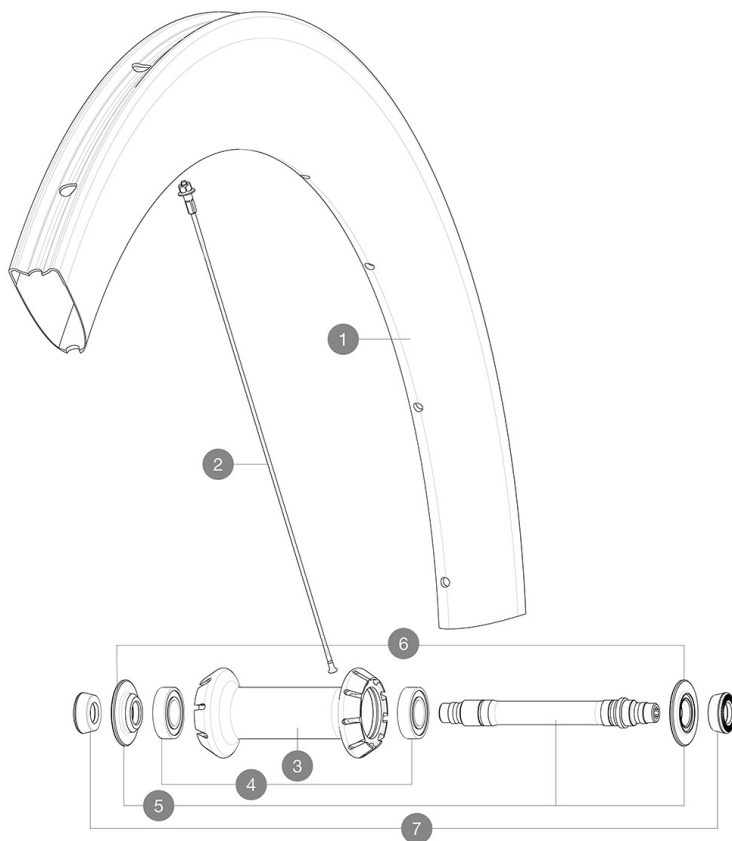

ASTM A1013 1 : 120
25 32mm
2 23mm 8.7 bars - 125 psi, 25mm 7.7 bars - 110 psi

参照ホイール

F85401 Comete Pro Carb SL T 19 Ft NT

RIMS

&NBSP;:

1	V2737410	KIT FRONT RIM COMETE PRO CARBON SL T 19
---	----------	-----------------------------------------

SPOKES

2	V3666101	KIT 2 FRT 247/2 NDS 261 COMETE PRO CARB SL T/UST AERO
2	V3663101	KIT 2 FRT BUTTED AERO STAINLESS SPOKE 247 + alu nipple + wa

HUB SHELLS

3	N/A	HUB BODY
4	M40078	FRONT HUB 6901 BEARINGS
5	30870001	FRONT AXLE ROAD RIM BRAKING QRM +
6	V2252501	FRONT SETTING NUT & DUST PROTECTOR MY16