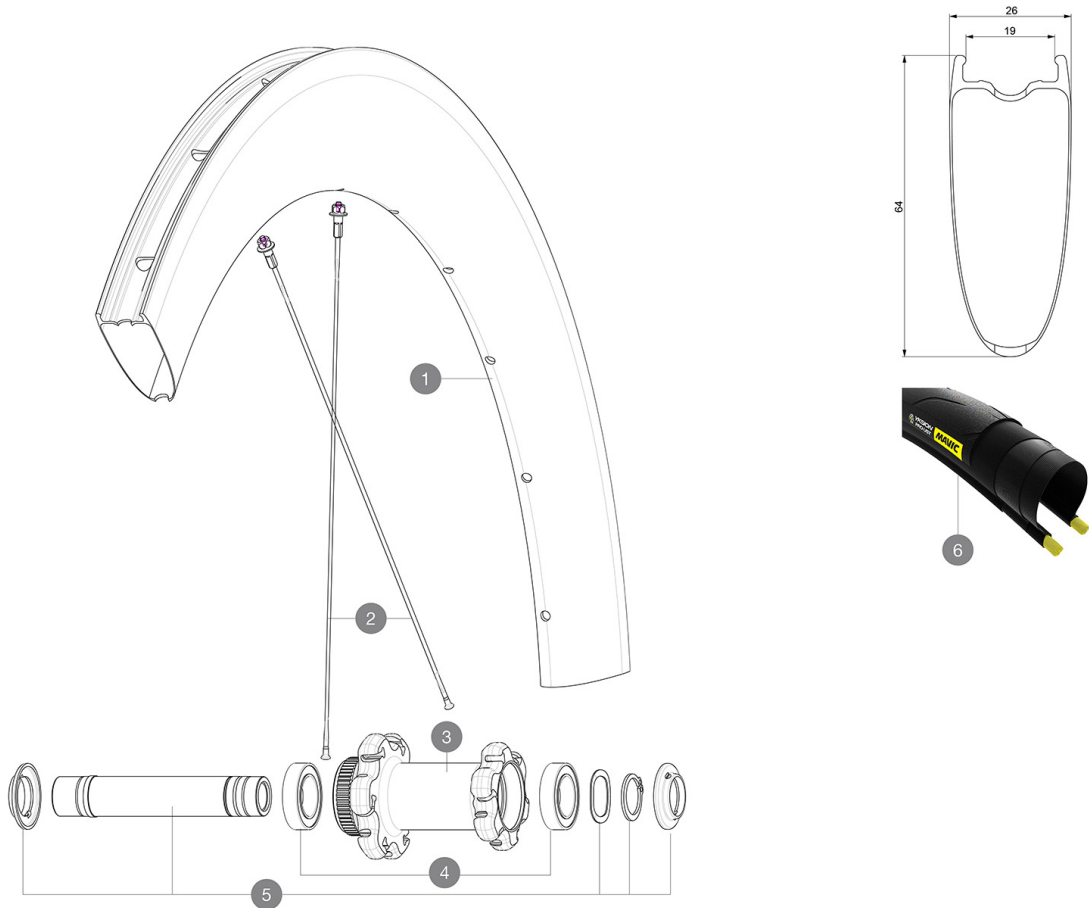

MAVIC Comete Pro Carbon SL UST Disc

ASTM CATEGORY 1 : road only

For a longer longevity of the wheel, Mavic recommends that the total weight supported by the wheels don't exceed 120kg, bike included

Recommended tyre sizes: 25 to 32 mm

Max. Pressure: see indication on wheel and tyre. If they differ, use the lower of the 2

Max. Pressure tubeless: 25mm 6 bars - 87 PSI, 28mm 5 bars - 70 PSI. Max pressure tubetype: 25mm 7 bars - 102 PSI, 28mm 6 bars - 87 PSI

REFERENCES WHEELS

F85411 ComProCarb SL UST DCL Ft

RIMS

&NBSP::

1	V4093115	Kit Front/Rear rim Cosmic SL 65 Disc
1	V2738110	KIT FRONT RIM COMETE PRO CARBON SL UST Disc 19 - while stock
	V2620101	UST RIM TAPE 25mm (for 21-24mm wide rim)

SPOKES

2	V3667101	KIT 12 FRT/NDS BUTTED AERO STAINLESS SPOKE 254 + alu nipple
2	V3667001	KIT 2 FRT/NDS 254 BUTTED AERO STAMPED STAINLESS SPOKE + alu

HUB SHELLS

3	N/A	HUB BODY
4	V2500901	KIT BEARINGS 18x30x7 + WAVED WASHER + CLIP
5	V2374101	KIT QRM AUTO FRONT L3 AXLE 100x12mm DCL - while stock last
5	V2374001	KIT 12x100mm FRONT AXLE DCL QRM AUTO ALLROAD > 2019

OPTIONS

V2373501 QRM Auto front axle 15mm for DCL Allroad wheels > 2019

TYRES

6 39938825 Yksion Pro UST 700x25

ADAPTERS

V2680301 "Kit Ft Road Adapter 12 >> 9mm"