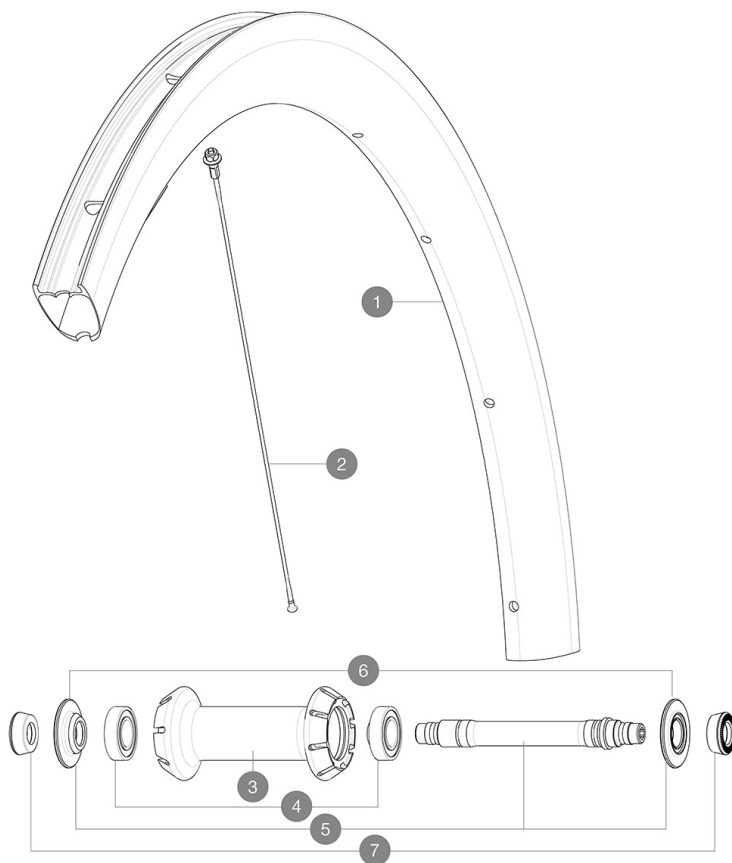

**ASTM CATEGORY 1 : road only**

For a longer longevity of the wheel, Mavic recommends that the total weight supported by the wheels don't exceed 120kg, bike included

Recommended tyre sizes: 25 to 32 mm

Max. Pressure: see indication on wheel and tyre. If they differ, use the lower of the 2

Max. Pressure tubeless: 25mm 6 bars - 87 PSI, 28mm 5 bars - 70 PSI. Max pressure tubetype: 25mm 7 bars - 102 PSI, 28mm 6 bars - 87 PSI

**REFERENCES WHEELS**

F85511 CosmicProCarb SL UST 19 Ft

**RIMS**

&NBSP::

1	V2736710	KIT FRONT RIM COSMIC PRO CARBON SL/PRO CARBON UST 19 - white
1	V4092610	Kit Front rim Cosmic SL 40 RB
	V3720101	25mm UST Tape for 19 to 22mm Road Rims

**SPOKES**

2	V3665301	KIT 1 FRT 271 + 1 NDS 278 COSMIC PRO CARBON SL UST 19 STAMPE
2	V3662201	KIT 12 FRT COSMIC PRO CARB SL T/C/UST & NDS CPC SL BUTTED AE