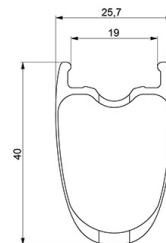

**ASTM CATEGORY 1 : road only**

For a longer longevity of the wheel, Mavic recommends that the total weight supported by the wheels don't exceed 120kg, bike included

Recommended tyre sizes: 25 to 32 mm

Max. Pressure: see indication on wheel and tyre. If they differ, use the lower of the 2

Max. Pressure tubeless: 25mm 6 bars - 87 PSI, 28mm 5 bars - 70 PSI. Max pressure tubetype: 25mm 7 bars - 102 PSI, 28mm 6 bars - 87 PSI

**REFERENCES WHEELS**

F85511 CosmicProCarb SL UST 19 Ft

**RIMS**

&NBSP::