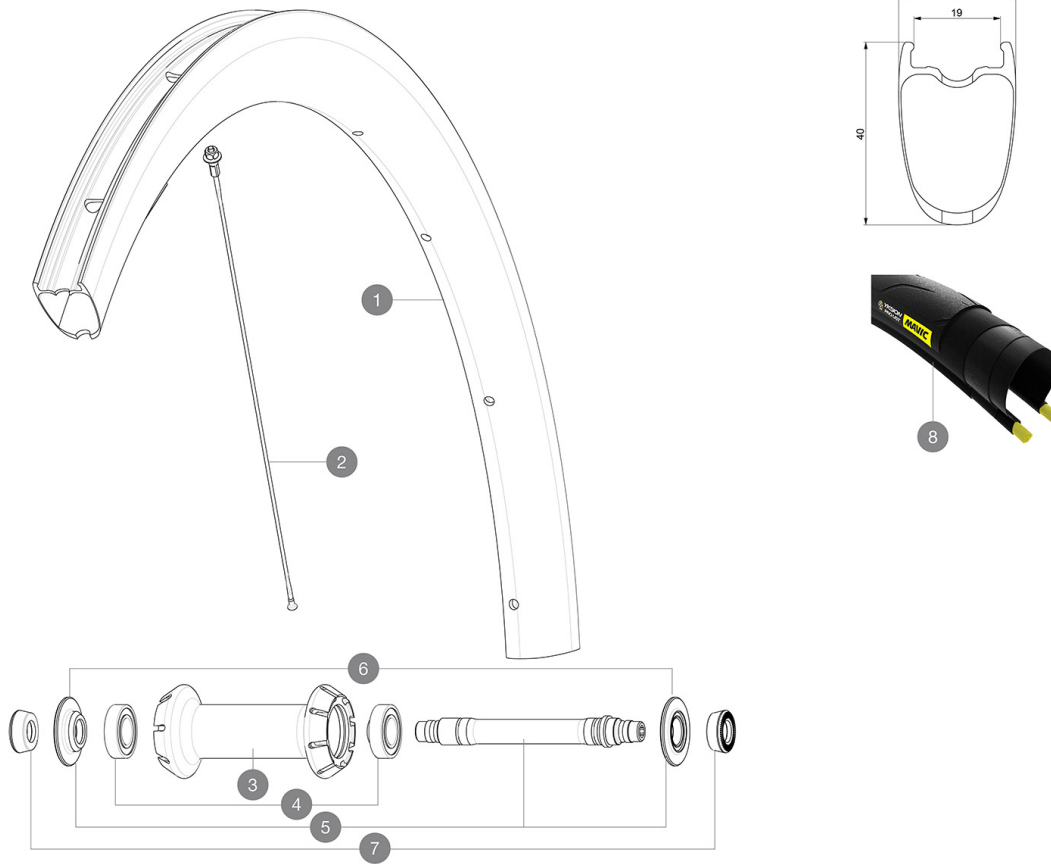

MAVIC Cosmic Pro Carbon SL UST

ASTM CATEGORY 1 : road only

For a longer longevity of the wheel, Mavic recommends that the total weight supported by the wheels don't exceed 120kg, bike included

Recommended tyre sizes: 25 to 32 mm

Max. Pressure: see indication on wheel and tyre. If they differ, use the lower of the 2

Max. Pressure tubeless: 25mm 6 bars - 87 PSI, 28mm 5 bars - 70 PSI. Max pressure tubetype: 25mm 7 bars - 102 PSI, 28mm 6 bars - 87 PSI

REFERENCES WHEELS

F85511 CosmicProCarb SL UST 19 Ft

RIMS

&NBSP::

1	V4092610	Kit Front rim Cosmic SL 40 RB
1	V2736710	KIT FRONT RIM COSMIC PRO CARBON SL/PRO CARBON UST 19 - white
	V3720101	25mm UST Tape for 19 to 22mm Road Rims

SPOKES

2	V3662201	KIT 12 FRT COSMIC PRO CARB SL T/C/UST & NDS CPC SL BUTTED AE
2	V3665301	KIT 1 FRT 271 + 1 NDS 278 COSMIC PRO CARBON SL UST 19 STAMPE

HUB SHELLS

3	N/A	HUB BODY
4	M40078	FRONT HUB BEARINGS 6901 x 2
5	30870001	FRONT AXLE ROAD RIM BRAKING QRM +
6	V2252501	FRONT SETTING NUT & DUST PROTECTOR MY16

TYRES

8	39938825	Yksion Pro UST 700x25

ADAPTERS

7	35117301	FT/RR FORK REST R-SYS/CC ULTIMATE > 2013/KSY PRO CARB T