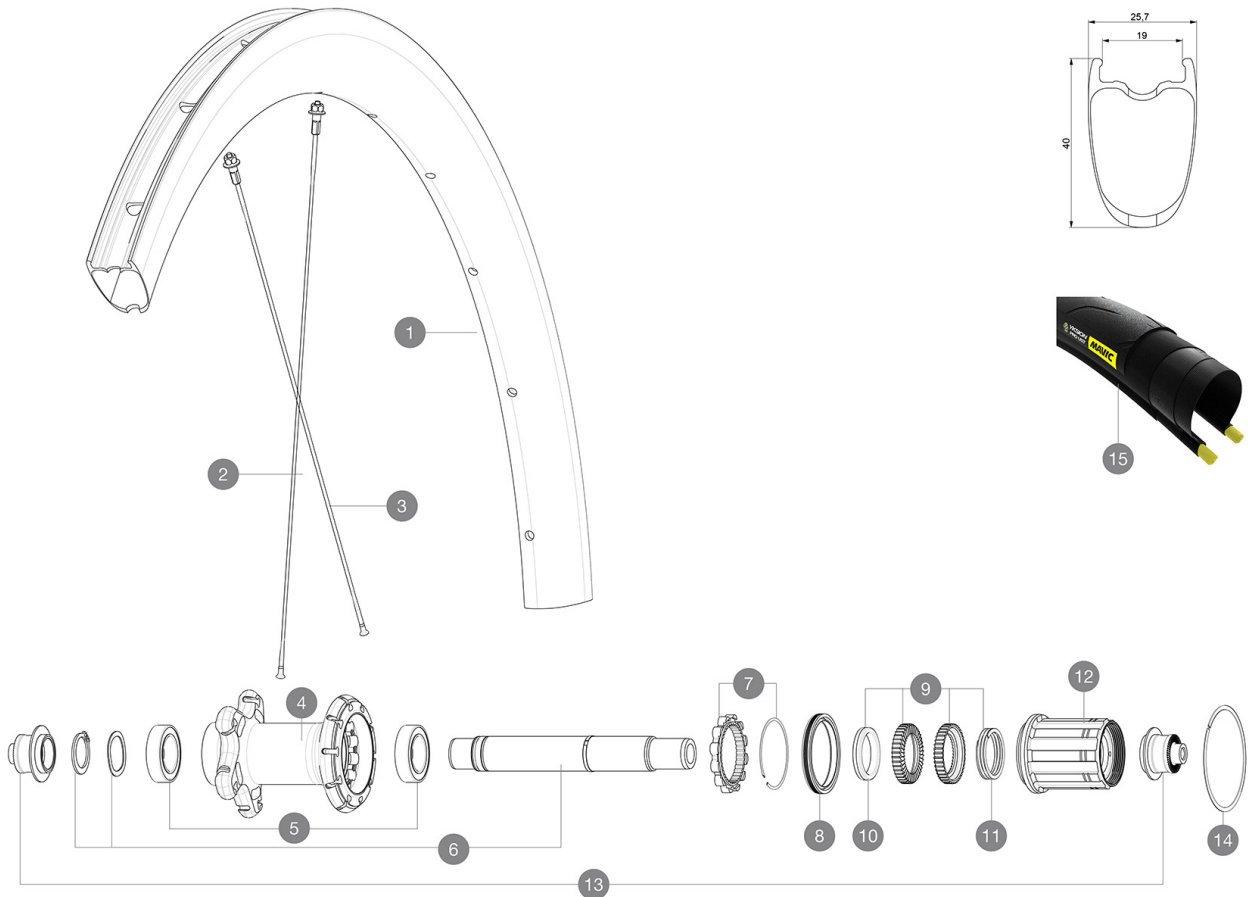

MAVIC Cosmic Pro Carbon SL UST

ASTM CATEGORY 1 : road only

For a longer longevity of the wheel, Mavic recommends that the total weight supported by the wheels don't exceed 120kg, bike included

Recommended tyre sizes: 25 to 32 mm

Max. Pressure: see indication on wheel and tyre. If they differ, use the lower of the 2

Max. Pressure tubeless: 25mm 6 bars - 87 PSI, 28mm 5 bars - 70 PSI. Max pressure tubetype: 25mm 7 bars - 102 PSI, 28mm 6 bars - 87 PSI

REFERENCES WHEELS

R30151 CosmicProCarb SL UST19 Rr

RIMS

&NBSP::

1	V4092713	Kit Rear rim Cosmic SL 40 RB
1	V2736413	KIT REAR RIM COSMIC PRO CARBON SL UST 19 - while stock last
	V3720101	25mm UST Tape for 19 to 22mm Road Rims

SPOKES

2	V3665301	KIT 1 FRT 271 + 1 NDS 278 COSMIC PRO CARBON SL UST 19 STAMPE
2	V3663001	KIT 12 FRT/NDS COSMIC PRO CARB SL UST/UST Disc C/C Disc/T Di
3	V3662801	KIT 12 DS COSMIC PRO CARB SL T/UST/UST Disc/C/C Disc BUTTED

HUB SHELLS

4	N/A	HUB BODY
5	V2560401	KIT 2 BEARINGS 17x28x7 + WAVED WASHER + CLIP
6	V2252801	KIT ID360 UB REAR AXLE W/CLIP/WAVED WASHER
7	V2252701	KIT ID360 INSERT SHAPED EAR LOBE > 2017
8	V2251601	KIT ID360 SEAL + GREASE
9	V2251701	KIT ID360 2 RATCHETS + SPRING + GREASE
10	V2500501	KIT ID360 3 PADS NOISE REDUCING
11	V2251801	KIT 3 ID360 ROAD SPRINGS
12	V3430101	HG11 Freewheel Body ID360
14	V2252201	KIT 2 REAR HUB RETENTION RINGS 48mm

TYRES

15	39938825	Yksion Pro UST 700x25

ADAPTERS

13	V2253101	KIT REAR AXLE ADAPTOR QUICK RELEASE ID360