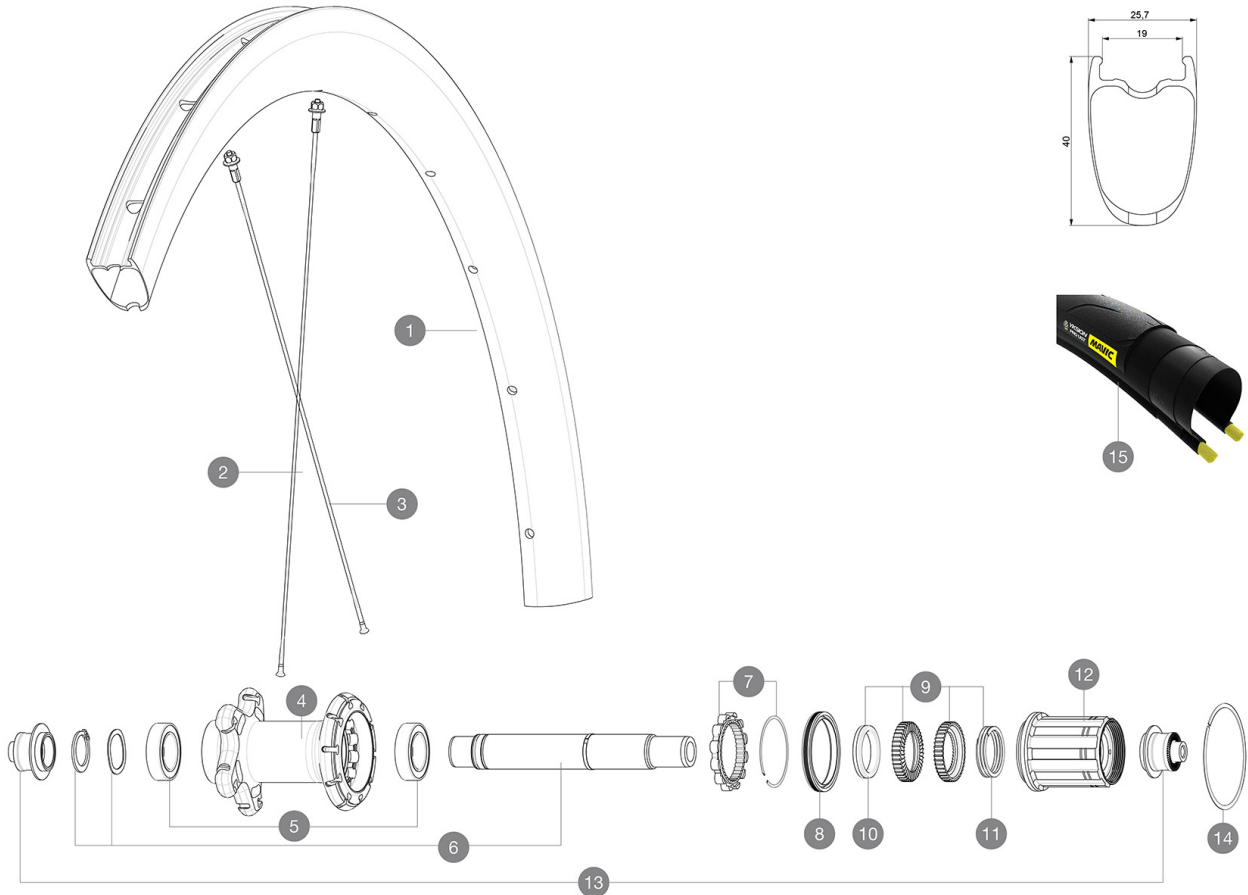

MAVIC *Cosmic Pro Carbon SL UST*

ASTM CATEGORY 1 : road only

For a longer longevity of the wheel, Mavic recommends that the total weight supported by the wheels don't exceed 120kg, bike included

Recommended tyre sizes: 25 to 32 mm

Max. Pressure: see indication on wheel and tyre. If they differ, use the lower of the 2

Max. Pressure tubeless: 25mm 6 bars - 87 PSI, 28mm 5 bars - 70 PSI. Max pressure tubetype: 25mm 7 bars - 102 PSI, 28mm 6 bars - 87 PSI

REFERENCES WHEELS

R30151 CosmicProCarb SL UST19 Rr

RIMS

&NBSP;:

1	V4092713	Kit Rear rim Cosmic SL 40 RB
1	V2736413	KIT REAR RIM COSMIC PRO CARBON SL UST 19 - while stock last
	V3720101	25mm UST Tape for 19 to 22mm Road Rims

SPOKES

2	V3663001	KIT 12 FRT/NDS COSMIC PRO CARB SL UST/UST Disc C/C Disc/T Di
2	V3665301	KIT 1 FRT 271 + 1 NDS 278 COSMIC PRO CARBON SL UST 19 STAMPE
3	V3662801	KIT 12 DS COSMIC PRO CARB SL T/UST/UST Disc/C/C Disc BUTTED

HUB SHELLS

4	N/A	HUB BODY
5	V2560401	KIT 2 BEARINGS 17x28x7 + WAVED WASHER + CLIP
6	V2252801	KIT ID360 UB REAR AXLE W/CLIP/WAVED WASHER
7	V2252701	KIT ID360 INSERT SHAPED EAR LOBE > 2017
8	V2251601	KIT ID360 SEAL + GREASE
9	V2251701	KIT ID360 2 RATCHETS + SPRING + GREASE
10	V2500501	KIT ID360 3 PADS NOISE REDUCING
11	V2251801	KIT 3 ID360 ROAD SPRINGS
12	V3430101	HG11 Freewheel Body ID360
14	V2252201	KIT 2 REAR HUB RETENTION RINGS 48mm

TYRES

15	39938825	Yksion Pro UST 700x25

ADAPTERS

13	V2253101	KIT REAR AXLE ADAPTOR QUICK RELEASE ID360