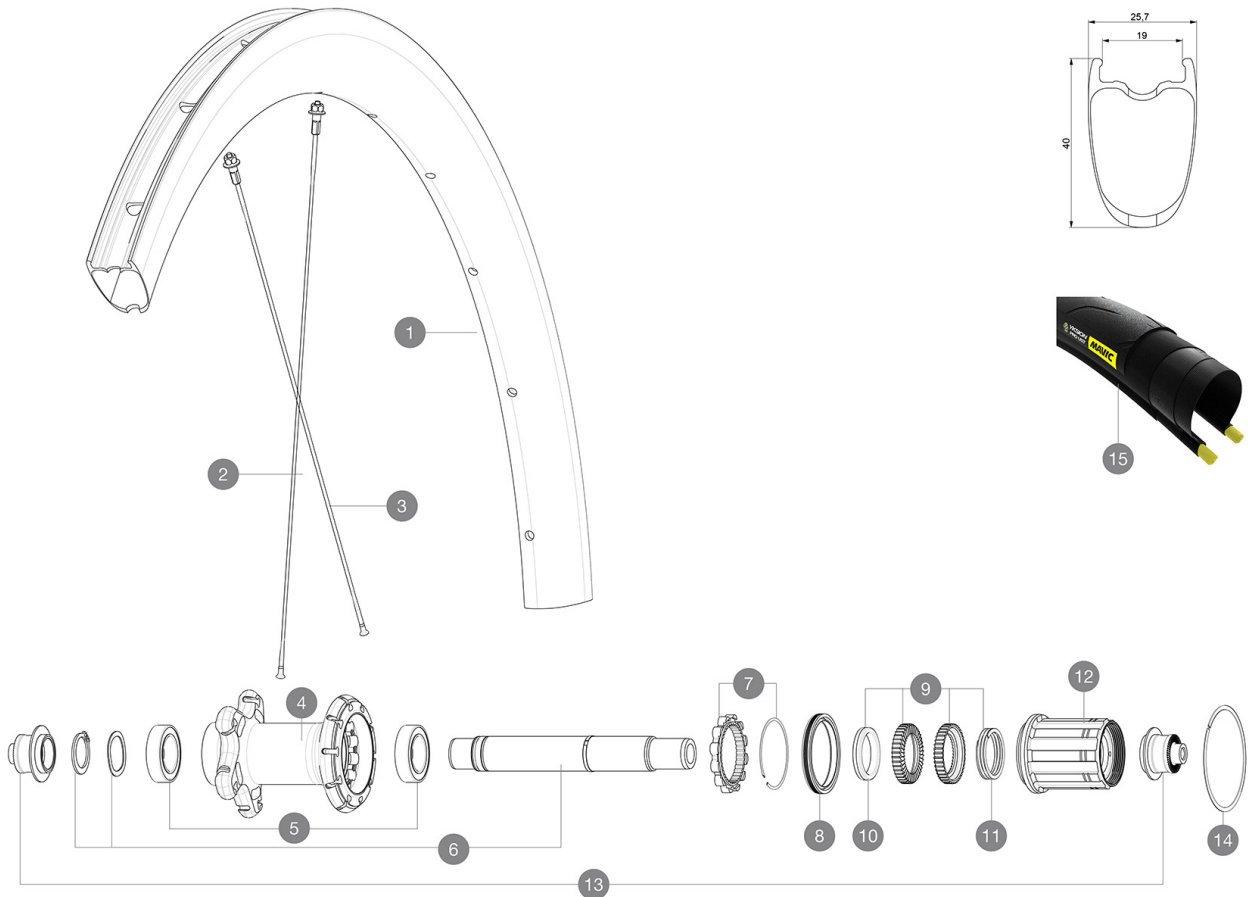

MAVIC *Cosmic Pro Carbon SL UST*

ASTM CATEGORY 1 : road only

For a longer longevity of the wheel, Mavic recommends that the total weight supported by the wheels don't exceed 120kg, bike included

Recommended tyre sizes: 25 to 32 mm

Max. Pressure: see indication on wheel and tyre. If they differ, use the lower of the 2

Max. Pressure tubeless: 25mm 6 bars - 87 PSI, 28mm 5 bars - 70 PSI. Max pressure tubetype: 25mm 7 bars - 102 PSI, 28mm 6 bars - 87 PSI

REFERENCES WHEELS

R30151 CosmicProCarb SL UST19 Rr

RIMS

&NBSP::

1	V4092713	Kit Rear rim Cosmic SL 40 RB
1	V2736413	KIT REAR RIM COSMIC PRO CARBON SL UST 19 - while stock last
	V3720101	25mm UST Tape for 19 to 22mm Road Rims

SPOKES

2	V3665301	KIT 1 FRT 271 + 1 NDS 278 COSMIC PRO CARBON SL UST 19 STAMPE
2	V3663001	KIT 12 FRT/NDS COSMIC PRO CARB SL UST/UST Disc C/C Disc/T Di
3	V3662801	KIT 12 DS COSMIC PRO CARB SL T/UST/UST Disc/C/C Disc BUTTED

HUB SHELLS

4	N/A	HUB BODY
5	V2560401	KIT 2 BEARINGS 17x28x7 + WAVED WASHER + CLIP
6	V2252801	KIT ID360 UB REAR AXLE W/CLIP/WAVED WASHER
7	V2252701	KIT ID360 INSERT SHAPED EAR LOBE > 2017
8	V2251601	KIT ID360 SEAL + GREASE
9	V2251701	KIT ID360 2 RATCHETS + SPRING + GREASE
10	V2500501	KIT ID360 3 PADS NOISE REDUCING
11	V2251801	KIT 3 ID360 ROAD SPRINGS
12	V3430101	HG11 Freewheel Body ID360
14	V2252201	KIT 2 REAR HUB RETENTION RINGS 48mm

TYRES

15 39938825 Yksion Pro UST 700x25

ADAPTERS

13 V2253101 KIT REAR AXLE ADAPTOR QUICK RELEASE ID360