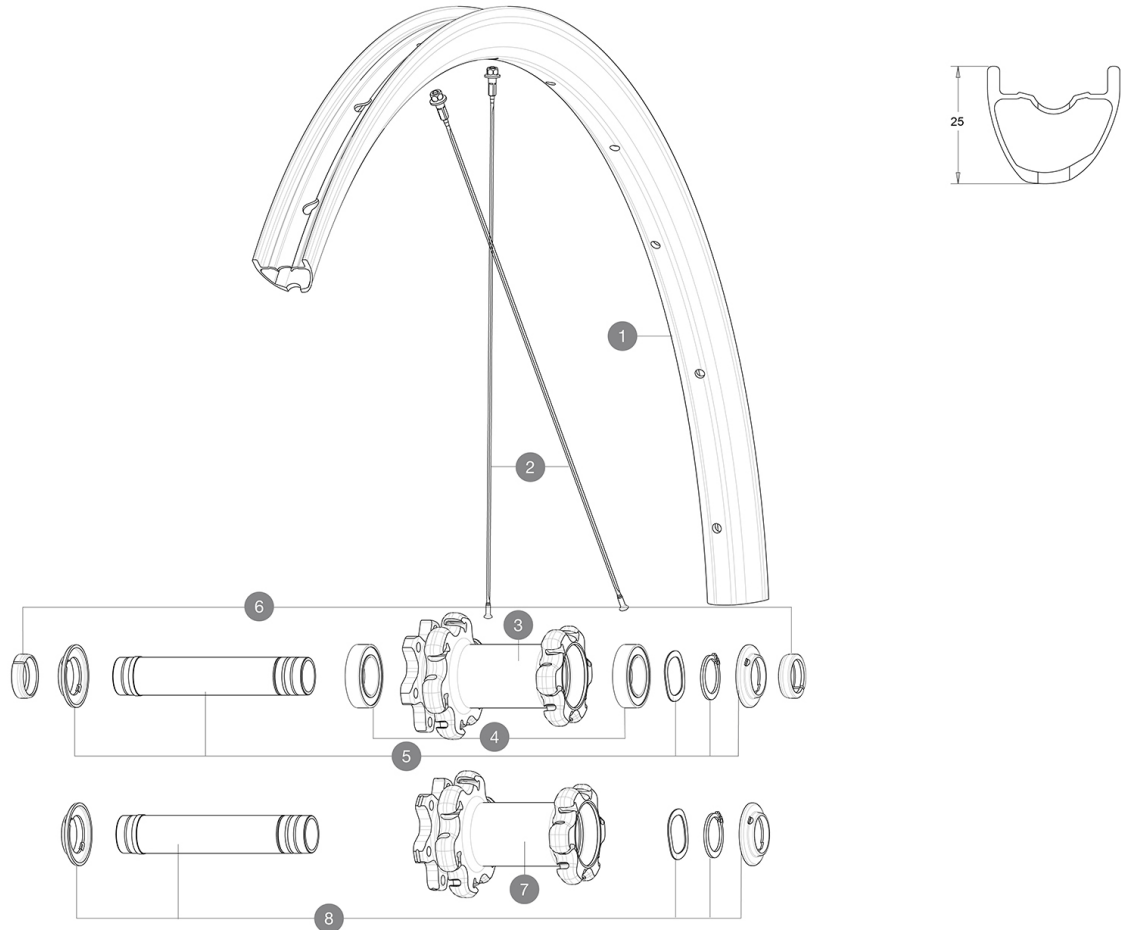

MAVIC **Crossmax Pro Carbon 29**

ASTM CATEGORY 3 : CROSS COUNTRY AND TRAIL RIDING

For a longer longevity of the wheel, Mavic recommends that the total weight supported by the wheels don't exceed 120kg, bike included

Recommended tyre sizes: 46mm to 64mm (1.8" to 2.5")

Recommended tyre sizes: 46mm to 64mm (1.8" to 2.5") front and 36 mm to 64 mm (1.4" to 2.5") rear

REFERENCES WHEELS

| | | | |
|--------|----------------------------|--------|-------------------------|
| F81101 | XmaxProCarb 29 19 Ft | P87211 | XmxProCarb29 19Pr BstXD |
| F81111 | XmaxProCarb 29 19 Ft Boost | | |

**RIMS**

&NBSP;:

| | | |
|----------|----------|--|
| 1 | V3764010 | KIT FRONT RIM CROSSMAX PRO CARBON 29" 19 |
| | V2700101 | UST Tape 28mm for 25 to 27mm wide rims |

SPOKES

| | | |
|----------|----------|---|
| 2 | V3821801 | KIT 12 FRT/REAR CROSSMAX PRO CARBON 29" EXTRA FLAT SPOKE 29 |
|----------|----------|---|

WHEEL WEIGHTS

700