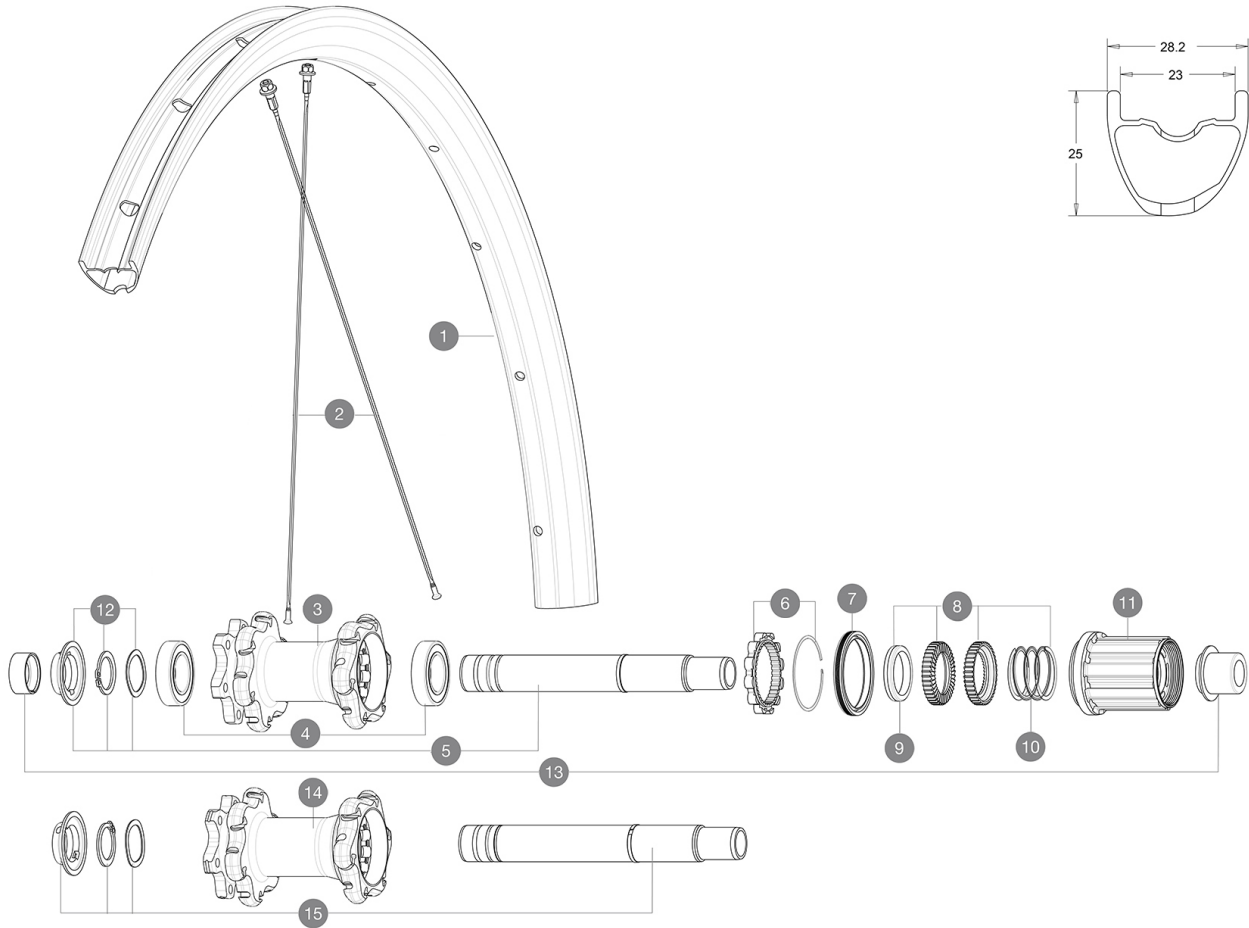

MAVIC **Crossmax Pro Carbon 29**

ASTM CATEGORY 3 : CROSS COUNTRY AND TRAIL RIDING

For a longer longevity of the wheel, Mavic recommends that the total weight supported by the wheels don't exceed 120kg, bike included

Recommended tyre sizes: 46mm to 64mm (1.8" to 2.5")

Recommended tyre sizes: 46mm to 64mm (1.8" to 2.5") front and 36 mm to 64 mm (1.4" to 2.5") rear

REFERENCES WHEELS

P87211	XmxProCarb29 19Pr BstXD	R23441	XmaxProCarb 29 19 Rr Boost
R23421	XmaxProCarb 29 19 Rr	R23451	XmaxProCarb29 19 Rr BstXD Bk
R23431	XmaxProCarb 29 19 Rr XD		

RIMS

&NBSP;:

1	V3764113	KIT REAR RIM CROSSMAX PRO CARBON 29" 19
	V2700101	UST Tape 28mm for 25 to 27mm wide rims

SPOKES

2	V3821801	KIT 12 FRT/REAR CROSSMAX PRO CARBON 29" EXTRA FLAT SPOKE 29

HUB SHELLS

3	N/A	HUB BODY
4	M40076	HUB BEARINGS 17x30x7 6903 x 2
5	V2372101	KIT ID360 135/142 D6T AXLE WITH CLIP
6	V2252701	KIT ID360 INSERT SHAPED EAR LOBE > 2017
7	V2251601	KIT ID360 SEAL + GREASE
8	V2375201	KIT ID360 24 TEETH 2 RATCHET + MTB SPRING + PAD (specific)
9	V2375401	KIT ID360 MTB 24T 3 NOISE REDUCING PADS
10	V2372901	KIT 3 ID360 MTB SPRINGS
11	V3780101	HG9 Alloy MTB Freewheel Body ID360
11	V3740101	XD MTB Freewheel Body ID360
12	V2373001	KIT ADJUST. SYSTEM QRM AUTO ID360 for 17x30x7 bearing
14	N/A	HUB BODY
15	V2372201	KIT ID360 148 D6T AXLE WITH CLIP

OPTIONS

V2372801	KIT ID360 2x40 TEETH RATCHETS + MTB SPRING + GREASE + PAD

ADAPTERS

13	V2510701	ID360V2RrAxleAdapt12x142/148
	V2510801	ID360 V2 RrAxleAdapt9x135