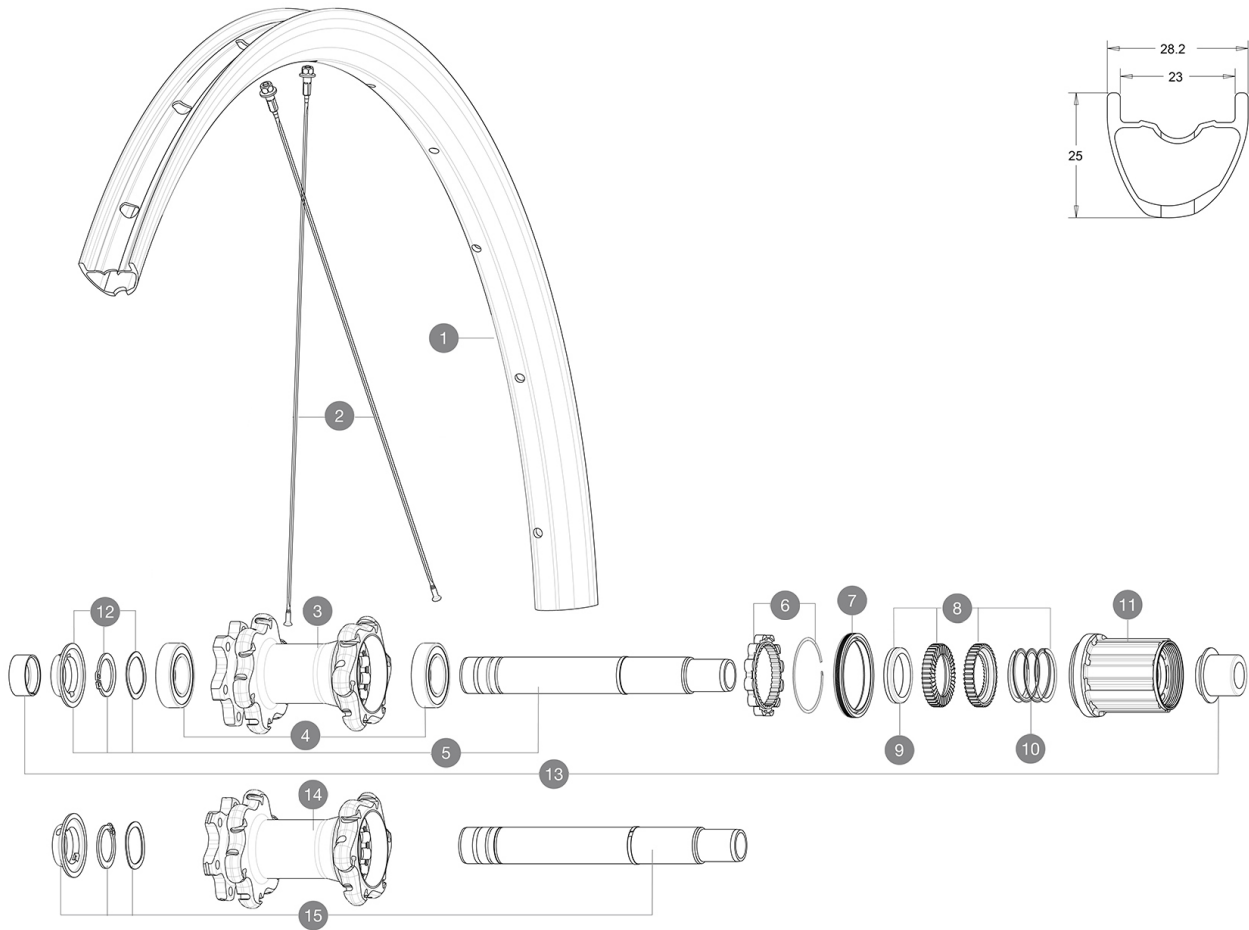

MAVIC Crossmax Pro Carbon 29

ASTM CATEGORY 3 : CROSS COUNTRY AND TRAIL RIDING

For a longer longevity of the wheel, Mavic recommends that the total weight supported by the wheels don't exceed 120kg, bike included

Recommended tyre sizes: 46mm to 64mm (1.8" to 2.5")

Recommended tyre sizes: 46mm to 64mm (1.8" to 2.5") front and 36 mm to 64 mm (1.4" to 2.5") rear

REFERENCES WHEELS

P87211	XmxProCarb29 19Pr BstXD	R23441	XmaxProCarb 29 19 Rr Boost
R23421	XmaxProCarb 29 19 Rr	R23451	XmaxProCarb29 19 Rr BstXD Bk
R23431	XmaxProCarb 29 19 Rr XD		

RIMS

&NBSP;:

1	V3764113	KIT REAR RIM CROSSMAX PRO CARBON 29" 19
	V2700101	UST Tape 28mm for 25 to 27mm wide rims

SPOKES

2	V3821801	KIT 12 FRT/REAR CROSSMAX PRO CARBON 29" EXTRA FLAT SPOKE 29

HUB SHELLS

3	N/A	HUB BODY
4	M40076	HUB BEARINGS 17x30x7 6903 x 2
5	V2372101	KIT ID360 135/142 D6T AXLE WITH CLIP
6	V2252701	KIT ID360 INSERT SHAPED EAR LOBE > 2017
7	V2251601	KIT ID360 SEAL + GREASE
8	V2375201	KIT ID360 24 TEETH 2 RATCHET + MTB SPRING + PAD (specific)
9	V2375401	KIT ID360 MTB 24T 3 NOISE REDUCING PADS
10	V2372901	KIT 3 ID360 MTB SPRINGS
11	V3780101	HG9 Alloy MTB Freewheel Body ID360
11	V3740101	XD MTB Freewheel Body ID360
12	V2373001	KIT ADJUST. SYSTEM QRM AUTO ID360 for 17x30x7 bearing
14	N/A	HUB BODY
15	V2372201	KIT ID360 148 D6T AXLE WITH CLIP

OPTIONS

V2372801	KIT ID360 2x40 TEETH RATCHETS + MTB SPRING + GREASE + PAD

ADAPTERS

13	V2510701	ID360V2RrAxleAdapt12x142/148
	V2510801	ID360 V2 RrAxleAdapt9x135