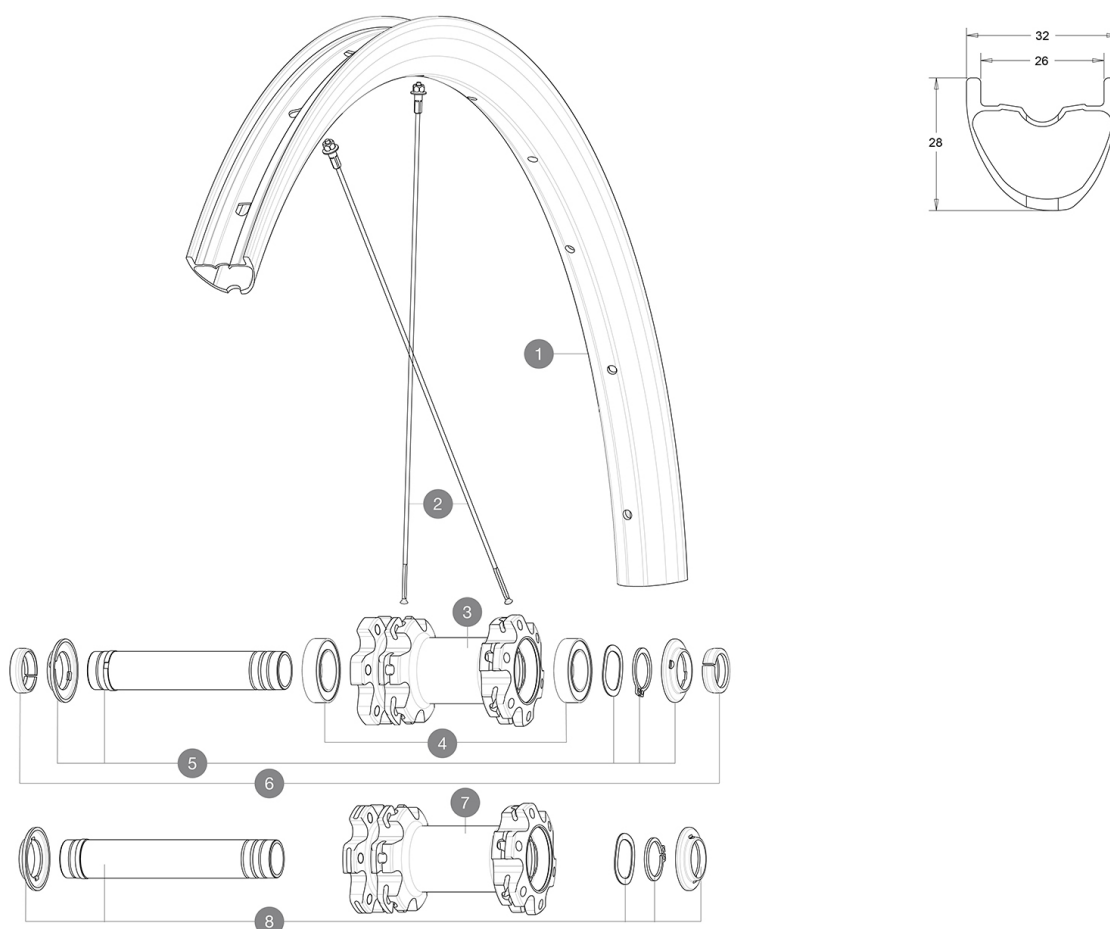

## ASTM CATEGORY 3 : CROSS COUNTRY AND TRAIL RIDING

For a longer longevity of the wheel, Mavic recommends that the total weight supported by the wheels don't exceed 120kg, bike included

Recommended tyre sizes: 46mm to 64mm (1.8" to 2.5")

## REFERENCES WHEELS

F81551 Xmax Elite Carb 27,5 Ft Boost

F81541 Xmax Elite Carb 27,5 Ft

### SPOKES

- **Material** : steel
- **Material** : steel
- **Shape** : straight pull, round
- **Shape** : straight pull, round
- **Count** : 24 front and rear

### WHEEL WEIGHTS

776