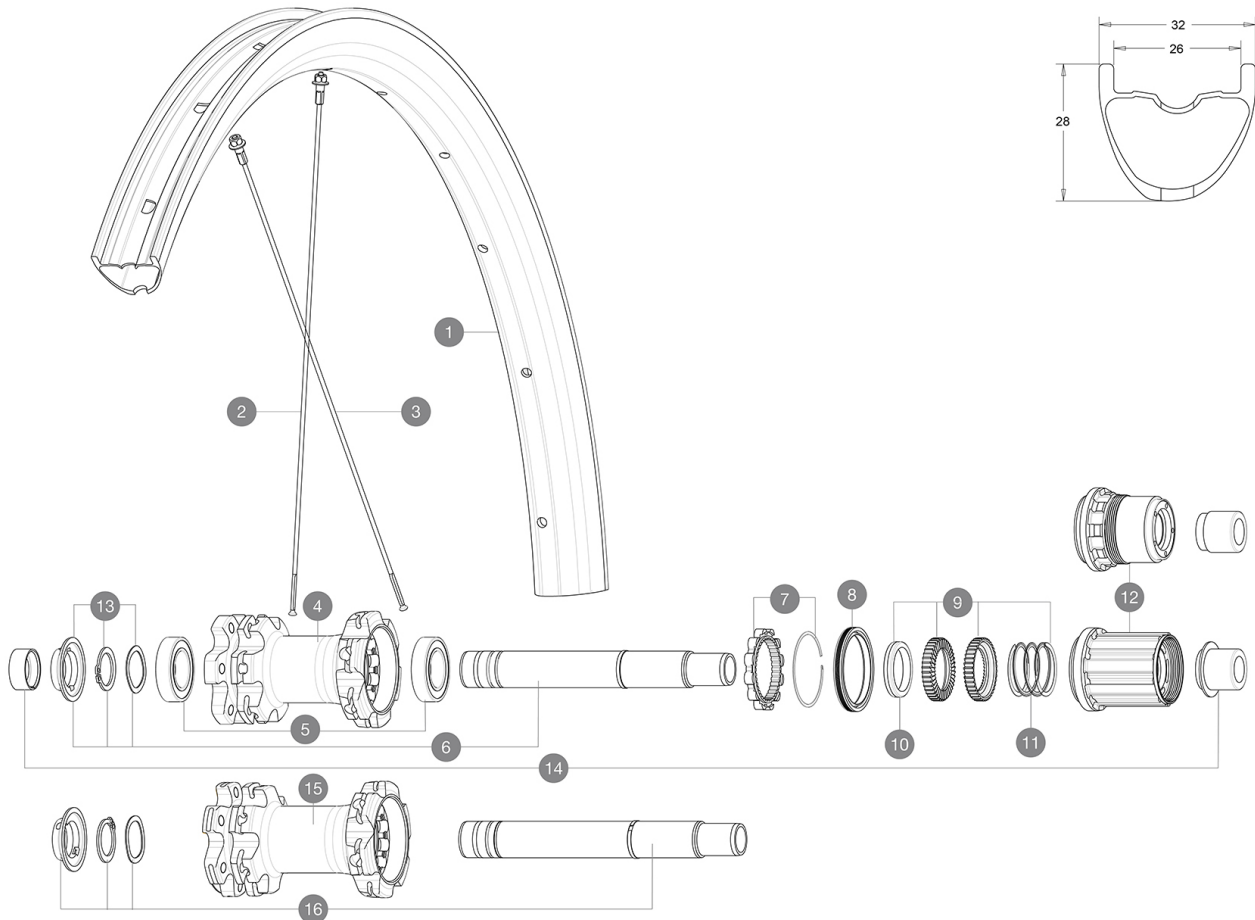

MAVIC Crossmax Elite Carbon

ASTM CATEGORY 3 : CROSS COUNTRY AND TRAIL RIDING

For a longer longevity of the wheel, Mavic recommends that the total weight supported by the wheels don't exceed 120kg, bike included

Recommended tyre sizes: 46mm to 64mm (1.8" to 2.5")

REFERENCES WHEELS

R24111	Xmax Elite Carb 27,5 Rr XD	R24131	XmaxEliteCarb27,5RrBstXD
R24121	Xmax Elite Carb 27,5 Rr Boost	R24091	Xmax Elite Carb 27,5 Rr

RIMS

&NBSP;:

1	V3761613	KIT REAR RIM CROSSMAX ELITE Carbon 27,5"
	V2700101	UST Tape 28mm for 25 to 27mm wide rims

SPOKES

2	V2387301	KIT 12 FRT/ND5 CROSSMAX ELITE CARBON 27,5" ROUND SPOKE 271m
3	V2387501	KIT 12 DS CROSSMAX ELITE CARBON 27,5" ROUND SPOKE 268mm + s

HUB SHELLS

4	N/A	HUB BODY
5	M40076	HUB BEARINGS 17x30x7 6903 x 2
6	V2372101	KIT ID360 135/142 D6T AXLE WITH CLIP
7	V2252701	KIT ID360 INSERT SHAPED EAR LOBE > 2017
8	V2251601	KIT ID360 SEAL + GREASE
9	V2375201	KIT ID360 24 TEETH 2 RATCHET + MTB SPRING + PAD (specific)
10	V2375401	KIT ID360 MTB 24T 3 NOISE REDUCING PADS
11	V2372901	KIT 3 ID360 MTB SPRINGS
12	V3780101	HG9 Alloy MTB Freewheel Body ID360
12	V3740101	XD MTB Freewheel Body ID360
13	V2373001	KIT ADJUST. SYSTEM QRM AUTO ID360 for 17x30x7 bearing
15	N/A	HUB BODY
16	V2372201	KIT ID360 148 D6T AXLE WITH CLIP

OPTIONS

V2372801	KIT ID360 2x40 TEETH RATCHETS + MTB SPRING + GREASE + PAD

ADAPTERS

14	V2510701	ID360V2RrAxleAdapt12x142/148
	V2510801	ID360 V2 RrAxleAdapt9x135