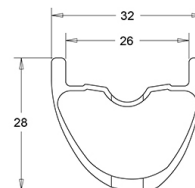

ASTM A4203 : 3 : 46mm x 64mm (1.8" x 2.5")

参照ホイール

F81491 XmaxEliteCarb 29 Ft

F81501 XmaxEliteCarb 29 Ft Boost

RIMS

&NBSP;:

1	V3761710	KIT FRONT RIM CROSSMAX ELITE Carbon 29"
	V2700101	UST Tape 28mm for 25 to 27mm wide rims

SPOKES

2	V2387401	KIT 12 FRT/NDS CROSSMAX ELITE CARBON 29" ROUND SPOKE 290mm
---	----------	--

HUB SHELLS

3	N/A	HUB BODY
4	V2500901	KIT BEARINGS 18x30x7 + WAVED WASHER + CLIP
5	V2372301	KIT 100mm AXLE QRM AUTO MTB > 2019
7	N/A	HUB BODY
8	V2372401	KIT 110mm AXLE QRM AUTO MTB > 2019

OPTIONS

V2374401	TORQUE CAPS 15*31 Adapter MTB QRM Auto > 2019 Frt HUB
----------	---

ADAPTERS

6	V2372501	15mm MTB Axle Cap QRM Auto From 2019
	99694101	2 REDUCERS 15/9mm