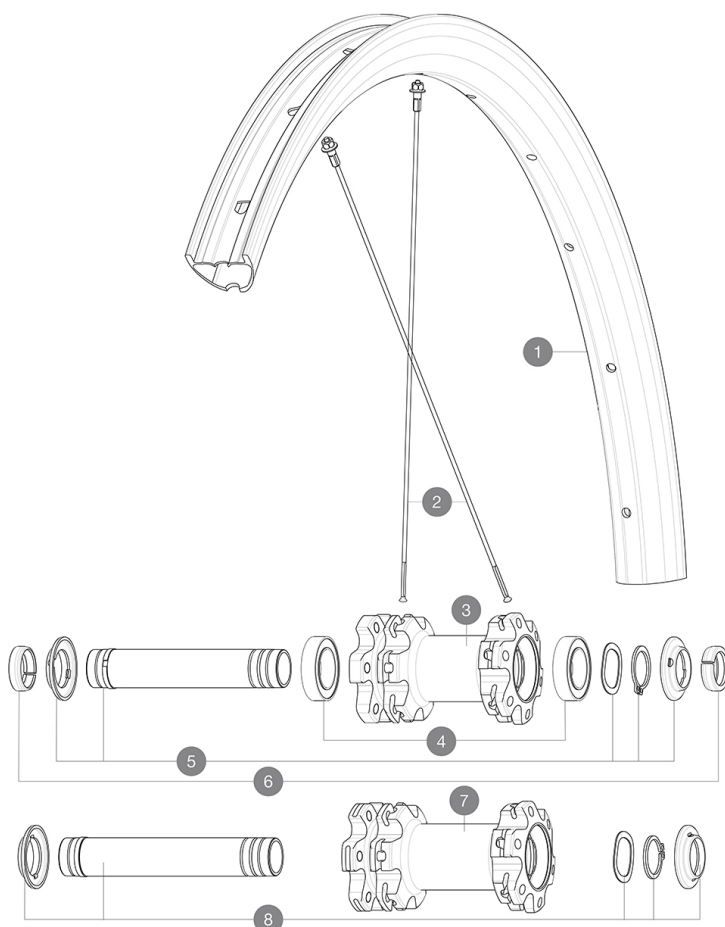

ASTM A4203 : 3 : 46mm x 64mm (1.8" x 2.5")

参照ホイール

F81491 XmaxEliteCarb 29 Ft

F81501 XmaxEliteCarb 29 Ft Boost

RIMS

&NBSP;:

1	V3761710	KIT FRONT RIM CROSSMAX ELITE Carbon 29"
	V2700101	UST Tape 28mm for 25 to 27mm wide rims

SPOKES

2	V2387401	KIT 12 FRT/NDS CROSSMAX ELITE CARBON 29" ROUND SPOKE 290mm
---	----------	--

HUB SHELLS

3	N/A	HUB BODY
4	V2500901	KIT BEARINGS 18x30x7 + WAVED WASHER + CLIP
5	V2372301	KIT 100mm AXLE QRM AUTO MTB > 2019
7	N/A	HUB BODY
8	V2372401	KIT 110mm AXLE QRM AUTO MTB > 2019

OPTIONS

V2374401	TORQUE CAPS 15*31 Adapter MTB QRM Auto > 2019 Frt HUB
----------	---

ADAPTERS

6	V2372501	15mm MTB Axle Cap QRM Auto From 2019
	99694101	2 REDUCERS 15/9mm