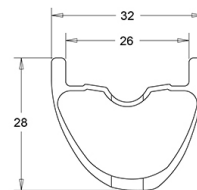

ASTM CATEGORY 3 : CROSS COUNTRY AND TRAIL RIDING

For a longer longevity of the wheel, Mavic recommends that the total weight supported by the wheels don't exceed 120kg, bike included

Recommended tyre sizes: 46mm to 64mm (1.8" to 2.5")

REFERENCES WHEELS

F81491 XmaxEliteCarb 29 Ft

F81501 XmaxEliteCarb 29 Ft Boost

RIMS

&NBSP;:

1	V3761710	KIT FRONT RIM CROSSMAX ELITE Carbon 29"
	V2700101	UST Tape 28mm for 25 to 27mm wide rims

SPOKES

2	V2387401	KIT 12 FRT/ND5 CROSSMAX ELITE CARBON 29" ROUND SPOKE 290mm
----------	----------	--

Specifications

RIMS

- **Material** : 100% Unidirectional carbon fiber
- **Material** : 100% carbon fiber
- **Drilling** : traditional
- **Drilling** : traditional
- **Valve hole diameter** : 6.5 mm
- **Valve hole diameter** : 6.5 mm
- **Tyre** : UST Tubeless and tubetype
- **Tyre** : UST Tubeless and tubetype
- **Internal width** : 26 mm
- **Internal width** : 26 mm
- **ETRTO size 27.5"** : 584x26TSS
- **ETRTO size 27.5"** : 584x26TSS
- **ETRTO size 29"** : 622x26TSS
- **ETRTO size 29"** : 622x26TSS

VERSIONS

- **Color** : Black only
- **Disc standard** : 6 Bolts only
- **Disc standard** : 6 Bolts only
- **Hub width** : Boost (front 110, rear 148) or Non-Boost (front 100, rear 135/142)
- **Hub width** : Boost (front 110, rear 148) or Non-Boost (front 100, rear 135/142)
- **Freewheel** : Shimano/Sram or XD
- **Freewheel** : Shimano/Sram or XD