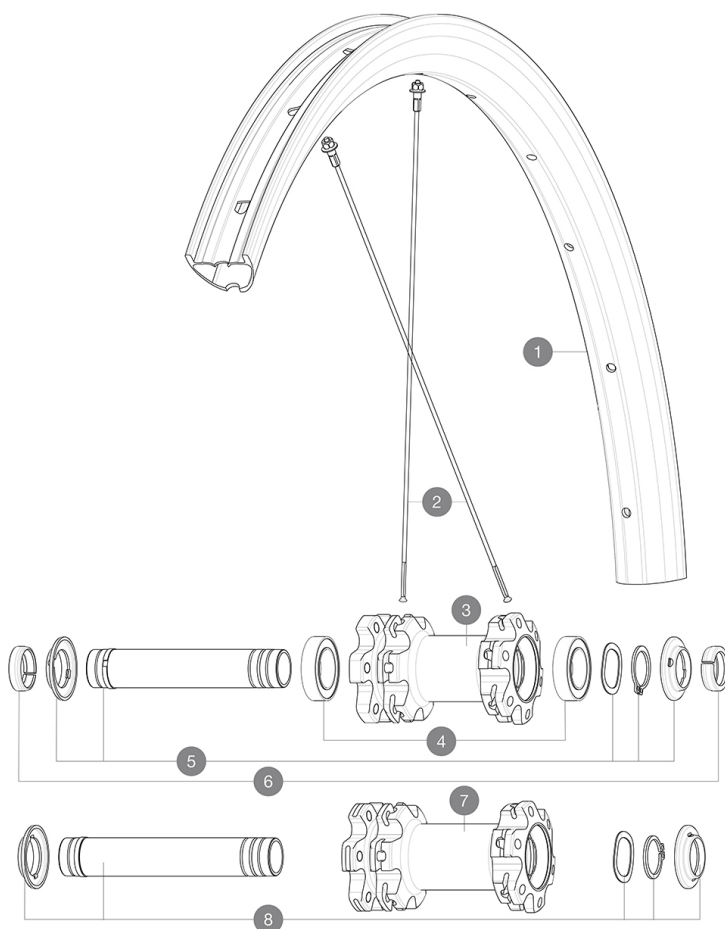

ASTM CATEGORY 3 : CROSS COUNTRY AND TRAIL RIDING

For a longer longevity of the wheel, Mavic recommends that the total weight supported by the wheels don't exceed 120kg, bike included

Recommended tyre sizes: 46mm to 64mm (1.8" to 2.5")

REFERENCES WHEELS

F81491 XmaxEliteCarb 29 Ft

F81501 XmaxEliteCarb 29 Ft Boost

RIMS

&NBSP;:

1	V3761710	KIT FRONT RIM CROSSMAX ELITE Carbon 29"
	V2700101	UST Tape 28mm for 25 to 27mm wide rims

SPOKES

2	V2387401	KIT 12 FRT/ND5 CROSSMAX ELITE CARBON 29" ROUND SPOKE 290mm
----------	----------	--

HUB SHELLS

3	N/A	HUB BODY
4	V2500901	KIT BEARINGS 18x30x7 + WAVED WASHER + CLIP
5	V2372301	KIT 100mm AXLE QRM AUTO MTB > 2019
7	N/A	HUB BODY
8	V2372401	KIT 110mm AXLE QRM AUTO MTB > 2019

OPTIONS

V2374401	TORQUE CAPS 15*31 Adapter MTB QRM Auto > 2019 Frt HUB
----------	---

ADAPTERS

6	V2372501	15mm MTB Axle Cap QRM Auto From 2019
	99694101	ADAPTER Ft 15 to 9mm QR

MAVIC Crossmax Elite Carbon 29

DELIVERED WITH

Front QR adapters (non-boost wheel)	
Front QR adapters (non-boost wheel)	
Rear QR adapters (non-boost wheel)	
Rear QR adapters (non-boost wheel)	
UST valve and accessories (129 838 01)	
UST valve and accessories (129 838 01)	
Tubeless rim tape	
Tubeless rim tape	
Multifunction adjustment wrench (325 423 01)	
Multifunction adjustment wrench (325 423 01)	
User guide	
User guide	