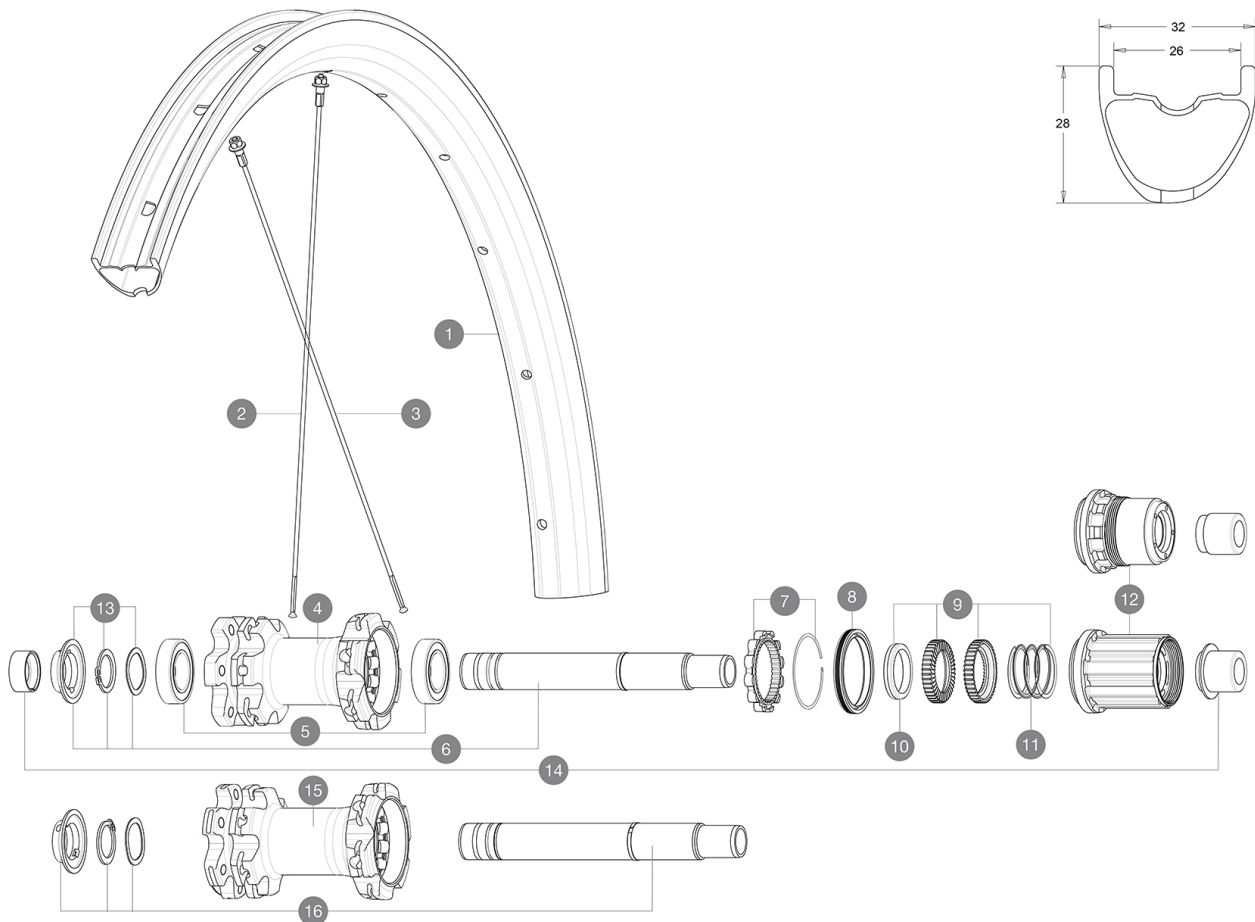

Crossmax Elite Carbon 29

ASTM A2015 3 : 46mm x 64mm (1.8" x 2.5")

参照ホイール

R23991	XmaxEliteCarb 29 Rr	R24021	XmaxEliteCarb 29 Rr Boost
R24011	XmaxEliteCarb 29 Rr XD	R24031	XmaxEliteCarb29RrBoostXD Black

RIMS

&NBSP;:

1	V3761813	KIT REAR RIM CROSSMAX ELITE Carbon 29"
	V2700101	UST Tape 28mm for 25 to 27mm wide rims

SPOKES

2	V2387401	KIT 12 FRT/NDS CROSSMAX ELITE CARBON 29" ROUND SPOKE
3	V2387601	KIT 12 DS CROSSMAX ELITE CARBON 29" ROUND SPOKE 286mm + ste

HUB SHELLS

4	N/A	HUB BODY
5	M40076	HUB BEARINGS 17x30x7 6903 x 2
6	V2372101	KIT ID360 135/142 D6T AXLE WITH CLIP
7	V2252701	KIT ID360 INSERT SHAPED EAR LOBE > 2017
8	V2251601	ID360 SEAL + GREASE
9	V2375201	KIT ID360 24 TEETH 2 RATCHET + MTB SPRING + PAD (specific)
10	V2375401	KIT ID360 MTB 24T 3 NOISE REDUCING PADS
11	V2372901	KIT 3 ID360 MTB SPRINGS
12	V3780101	HG9 Alloy MTB Freewheel Body ID360
12	V3740101	XD MTB Freewheel Body ID360
13	V2373001	KIT ADJUST. SYSTEM QRM AUTO ID360 for 17x30x7 bearing
15	N/A	HUB BODY
16	V2372201	KIT ID360 148 D6T AXLE WITH CLIP

OPTIONS

V2372801	KIT ID360 2x40 TEETH RATCHETS + MTB SPRING + GREASE + PAD
----------	---

ADAPTERS

14	V2510701	ID360 EVO REAR AXLE ADAPTERS 12x142mm DCL & D6T
	V2510801	ID360 EVO REAR AXLE ADAPTERS 9x135mm DCL & D6T