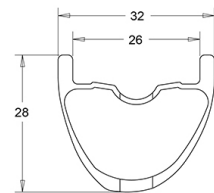

Crossmax Elite Carbon 29

ASTM A2015 3 : 46mm x 64mm (1.8" x 2.5")

参照ホイール

R23991	XmaxEliteCarb 29 Rr	R24021	XmaxEliteCarb 29 Rr Boost
R24011	XmaxEliteCarb 29 Rr XD	R24031	XmaxEliteCarb29RrBoostXD Black

RIMS

&NBSP;:

1	V3761813	KIT REAR RIM CROSSMAX ELITE Carbon 29"
	V2700101	UST Tape 28mm for 25 to 27mm wide rims

SPOKES

2	V2387401	KIT 12 FRT/NDS CROSSMAX ELITE CARBON 29" ROUND SPOKE
3	V2387601	KIT 12 DS CROSSMAX ELITE CARBON 29" ROUND SPOKE 286mm + ste

HUB SHELLS

4	N/A	HUB BODY
5	M40076	HUB BEARINGS 17x30x7 6903 x 2
6	V2372101	KIT ID360 135/142 D6T AXLE WITH CLIP
7	V2252701	KIT ID360 INSERT SHAPED EAR LOBE > 2017
8	V2251601	ID360 SEAL + GREASE
9	V2375201	KIT ID360 24 TEETH 2 RATCHET + MTB SPRING + PAD (specific)
10	V2375401	KIT ID360 MTB 24T 3 NOISE REDUCING PADS
11	V2372901	KIT 3 ID360 MTB SPRINGS
12	V3780101	HG9 Alloy MTB Freewheel Body ID360
12	V3740101	XD MTB Freewheel Body ID360
13	V2373001	KIT ADJUST. SYSTEM QRM AUTO ID360 for 17x30x7 bearing
15	N/A	HUB BODY
16	V2372201	KIT ID360 148 D6T AXLE WITH CLIP