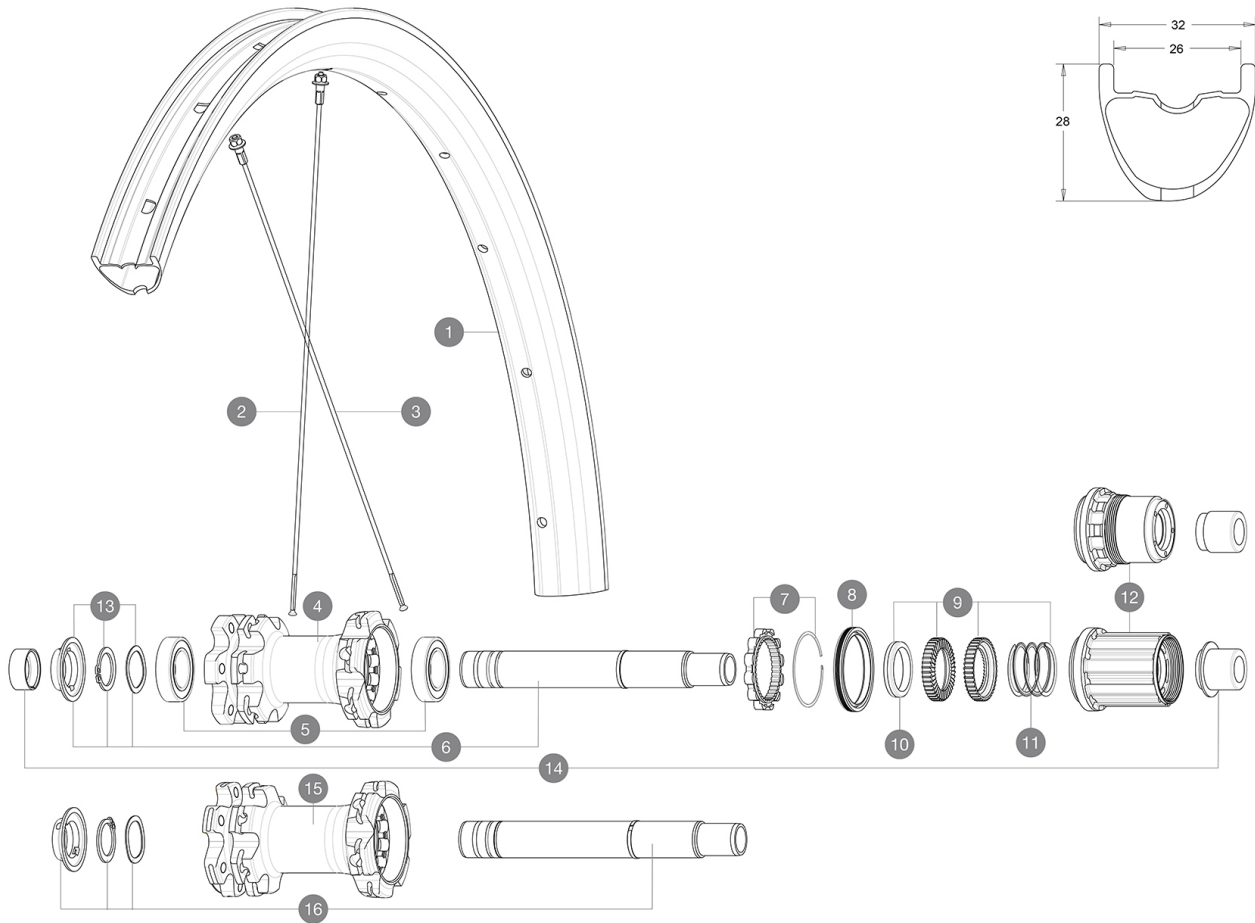

MAVIC *Crossmax Elite Carbon 29*

ASTM CATEGORY 3 : CROSS COUNTRY AND TRAIL RIDING

For a longer longevity of the wheel, Mavic recommends that the total weight supported by the wheels don't exceed 120kg, bike included

Recommended tyre sizes: 46mm to 64mm (1.8" to 2.5")

REFERENCES WHEELS

R23991	XmaxEliteCarb 29 Rr	R24021	XmaxEliteCarb 29 Rr Boost
R24011	XmaxEliteCarb 29 Rr XD	R24031	XmaxEliteCarb29RrBoostXD Black

RIMS

&NBSP;:

1	V3761813	KIT REAR RIM CROSSMAX ELITE Carbon 29"
	V2700101	UST Tape 28mm for 25 to 27mm wide rims

SPOKES

2	V2387401	KIT 12 FRT/ND5 CROSSMAX ELITE CARBON 29" ROUND SPOKE 290mm
3	V2387601	KIT 12 DS CROSSMAX ELITE CARBON 29" ROUND SPOKE 286mm + ste

HUB SHELLS

4	N/A	HUB BODY
5	M40076	HUB BEARINGS 17x30x7 6903 x 2
6	V2372101	KIT ID360 135/142 D6T AXLE WITH CLIP
7	V2252701	KIT ID360 INSERT SHAPED EAR LOBE > 2017
8	V2251601	KIT ID360 SEAL + GREASE
9	V2375201	KIT ID360 24 TEETH 2 RATCHET + MTB SPRING + PAD (specific)
10	V2375401	KIT ID360 MTB 24T 3 NOISE REDUCING PADS
11	V2372901	KIT 3 ID360 MTB SPRINGS
12	V3780101	HG9 Alloy MTB Freewheel Body ID360
12	V3740101	XD MTB Freewheel Body ID360
13	V2373001	KIT ADJUST. SYSTEM QRM AUTO ID360 for 17x30x7 bearing
15	N/A	HUB BODY
16	V2372201	KIT ID360 148 D6T AXLE WITH CLIP

OPTIONS

V2372801	KIT ID360 2x40 TEETH RATCHETS + MTB SPRING + GREASE + PAD

ADAPTERS

14	V2510701	ID360V2RrAxleAdapt12x142/148
	V2510801	ID360 V2 RrAxleAdapt9x135