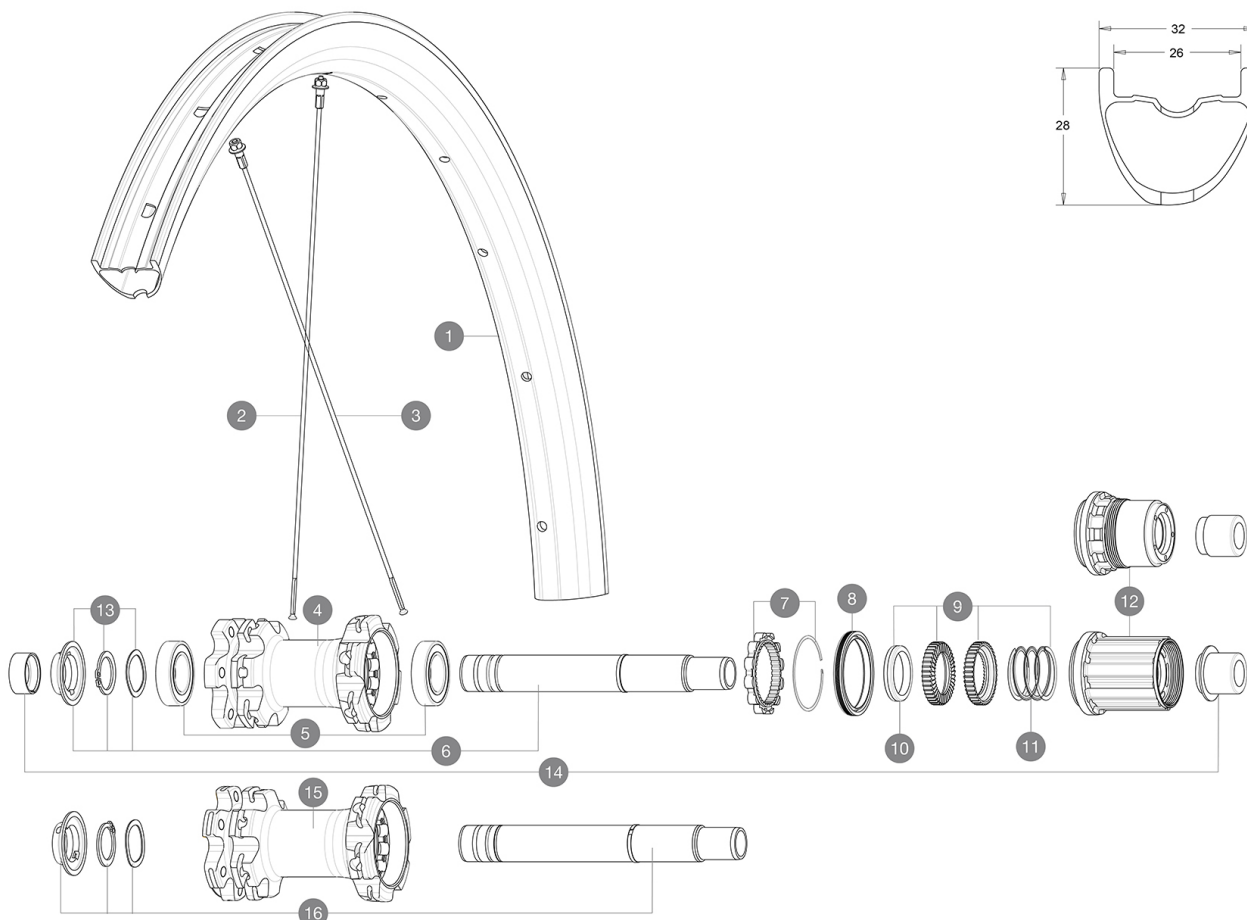

ASTM CATEGORY 3 : CROSS COUNTRY AND TRAIL RIDING

For a longer longevity of the wheel, Mavic recommends that the total weight supported by the wheels don't exceed 120kg, bike included

Recommended tyre sizes: 46mm to 64mm (1.8" to 2.5")

REFERENCES WHEELS

R23991	XmaxEliteCarb 29 Rr	R24021	XmaxEliteCarb 29 Rr Boost
R24011	XmaxEliteCarb 29 Rr XD	R24031	XmaxEliteCarb29RrBoostXD Black

RIMS

&NBSP;:

1	V3761813	KIT REAR RIM CROSSMAX ELITE Carbon 29"
	V2700101	UST Tape 28mm for 25 to 27mm wide rims

SPOKES

2	V2387401	KIT 12 FRT/ND5 CROSSMAX ELITE CARBON 29" ROUND SPOKE 290mm
3	V2387601	KIT 12 DS CROSSMAX ELITE CARBON 29" ROUND SPOKE 286mm + ste

HUB SHELLS

4	N/A	HUB BODY
5	M40076	HUB BEARINGS 17x30x7 6903 x 2
6	V2372101	KIT ID360 135/142 D6T AXLE WITH CLIP
7	V2252701	KIT ID360 INSERT SHAPED EAR LOBE > 2017
8	V2251601	KIT ID360 SEAL + GREASE
9	V2375201	KIT ID360 24 TEETH 2 RATCHET + MTB SPRING + PAD (specific)
10	V2375401	KIT ID360 MTB 24T 3 NOISE REDUCING PADS
11	V2372901	KIT 3 ID360 MTB SPRINGS
12	V3780101	HG9 Alloy MTB Freewheel Body ID360
12	V3740101	XD MTB Freewheel Body ID360
13	V2373001	KIT ADJUST. SYSTEM QRM AUTO ID360 for 17x30x7 bearing
15	N/A	HUB BODY
16	V2372201	KIT ID360 148 D6T AXLE WITH CLIP

OPTIONS

V2372801	KIT ID360 2x40 TEETH RATCHETS + MTB SPRING + GREASE + PAD

ADAPTERS

14	V2510701	ID360V2RrAxleAdapt12x142/148
	V2510801	ID360 V2 RrAxleAdapt9x135