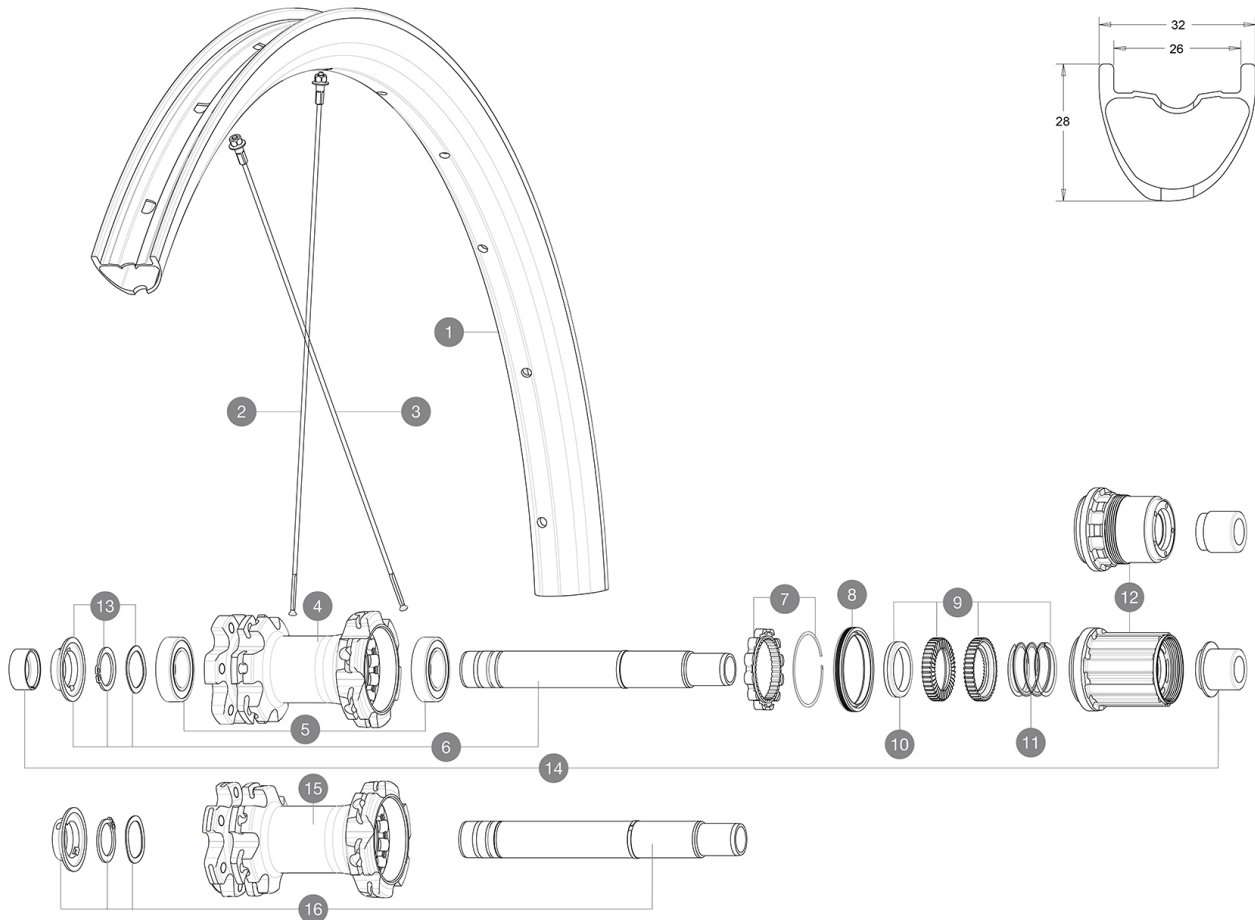

MAVIC Crossmax Elite Carbon 29

ASTM CATEGORY 3 : CROSS COUNTRY AND TRAIL RIDING

For a longer longevity of the wheel, Mavic recommends that the total weight supported by the wheels don't exceed 120kg, bike included

Recommended tyre sizes: 46mm to 64mm (1.8" to 2.5")

REFERENCES WHEELS

R23991	XmaxEliteCarb 29 Rr	R24021	XmaxEliteCarb 29 Rr Boost
R24011	XmaxEliteCarb 29 Rr XD	R24031	XmaxEliteCarb29RrBoostXD Black

RIMS

&NBSP;:

1	V3761813	KIT REAR RIM CROSSMAX ELITE Carbon 29"
	V2700101	UST Tape 28mm for 25 to 27mm wide rims

SPOKES

2	V2387401	KIT 12 FRT/ND5 CROSSMAX ELITE CARBON 29" ROUND SPOKE 290mm
3	V2387601	KIT 12 DS CROSSMAX ELITE CARBON 29" ROUND SPOKE 286mm + ste

HUB SHELLS

4	N/A	HUB BODY
5	M40076	HUB BEARINGS 17x30x7 6903 x 2
6	V2372101	KIT ID360 135/142 D6T AXLE WITH CLIP
7	V2252701	KIT ID360 INSERT SHAPED EAR LOBE > 2017
8	V2251601	KIT ID360 SEAL + GREASE
9	V2375201	KIT ID360 24 TEETH 2 RATCHET + MTB SPRING + PAD (specific)
10	V2375401	KIT ID360 MTB 24T 3 NOISE REDUCING PADS
11	V2372901	KIT 3 ID360 MTB SPRINGS
12	V3780101	HG9 Alloy MTB Freewheel Body ID360
12	V3740101	XD MTB Freewheel Body ID360
13	V2373001	KIT ADJUST. SYSTEM QRM AUTO ID360 for 17x30x7 bearing
15	N/A	HUB BODY
16	V2372201	KIT ID360 148 D6T AXLE WITH CLIP

OPTIONS

V2372801	KIT ID360 2x40 TEETH RATCHETS + MTB SPRING + GREASE + PAD

ADAPTERS

14	V2510701	ID360V2RrAxleAdapt12x142/148
	V2510801	ID360 V2 RrAxleAdapt9x135