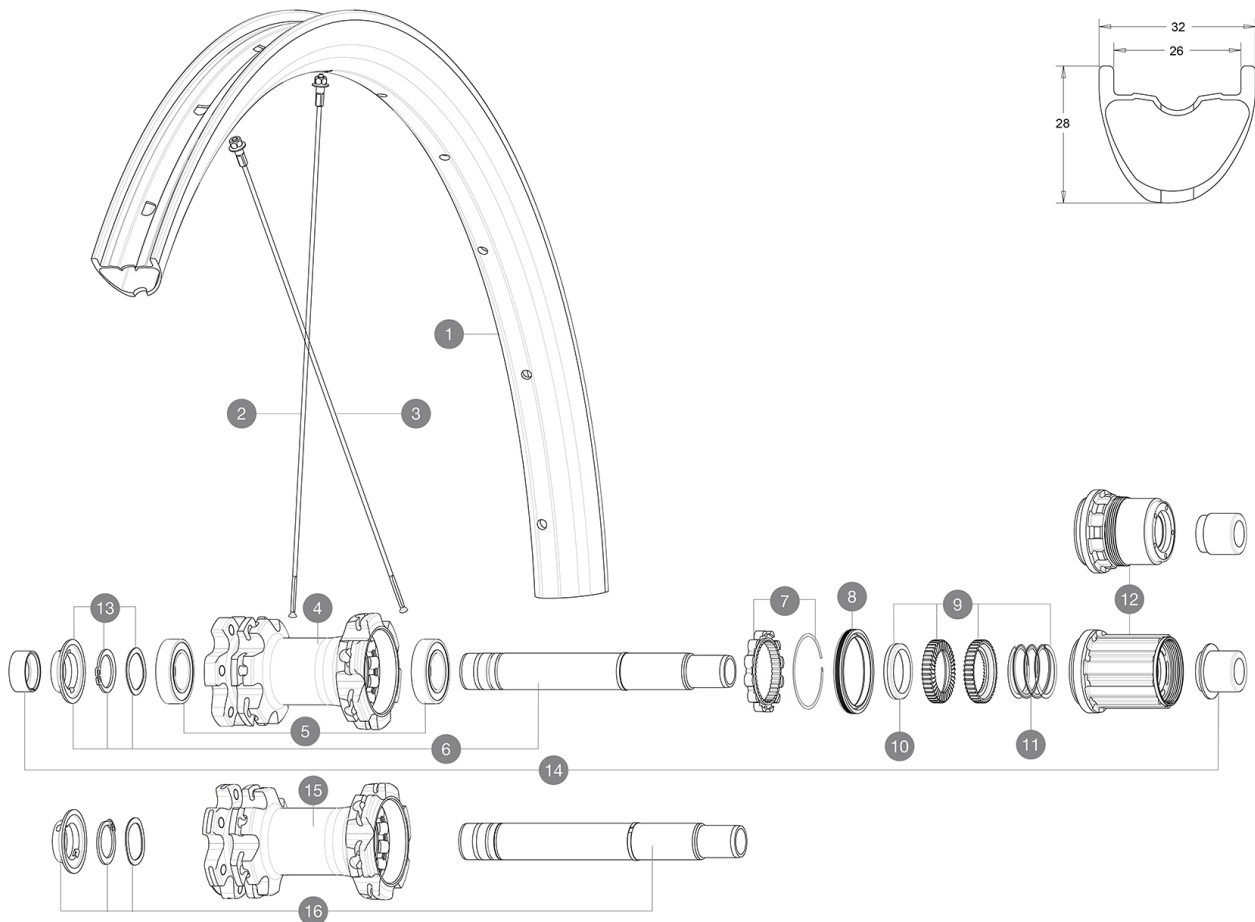

MAVIC *Crossmax Elite Carbon 29*

ASTM CATEGORY 3 : CROSS COUNTRY AND TRAIL RIDING

For a longer longevity of the wheel, Mavic recommends that the total weight supported by the wheels don't exceed 120kg, bike included

Recommended tyre sizes: 46mm to 64mm (1.8" to 2.5")

REFERENCES WHEELS

R23991	XmaxEliteCarb 29 Rr	R24021	XmaxEliteCarb 29 Rr Boost
R24011	XmaxEliteCarb 29 Rr XD	R24031	XmaxEliteCarb29RrBoostXD Black

RIMS

&NBSP;:

1	V3761813	KIT REAR RIM CROSSMAX ELITE Carbon 29"
	V2700101	UST Tape 28mm for 25 to 27mm wide rims

SPOKES

2	V2387401	KIT 12 FRT/ND5 CROSSMAX ELITE CARBON 29" ROUND SPOKE 290mm
3	V2387601	KIT 12 DS CROSSMAX ELITE CARBON 29" ROUND SPOKE 286mm + ste

HUB SHELLS

4	N/A	HUB BODY
5	M40076	HUB BEARINGS 17x30x7 6903 x 2
6	V2372101	KIT ID360 135/142 D6T AXLE WITH CLIP
7	V2252701	KIT ID360 INSERT SHAPED EAR LOBE > 2017
8	V2251601	KIT ID360 SEAL + GREASE
9	V2375201	KIT ID360 24 TEETH 2 RATCHET + MTB SPRING + PAD (specific)
10	V2375401	KIT ID360 MTB 24T 3 NOISE REDUCING PADS
11	V2372901	KIT 3 ID360 MTB SPRINGS
12	V3780101	HG9 Alloy MTB Freewheel Body ID360
12	V3740101	XD MTB Freewheel Body ID360
13	V2373001	KIT ADJUST. SYSTEM QRM AUTO ID360 for 17x30x7 bearing
15	N/A	HUB BODY
16	V2372201	KIT ID360 148 D6T AXLE WITH CLIP

OPTIONS

V2372801	KIT ID360 2x40 TEETH RATCHETS + MTB SPRING + GREASE + PAD

ADAPTERS

14	V2510701	ID360V2RrAxleAdapt12x142/148
	V2510801	ID360 V2 RrAxleAdapt9x135