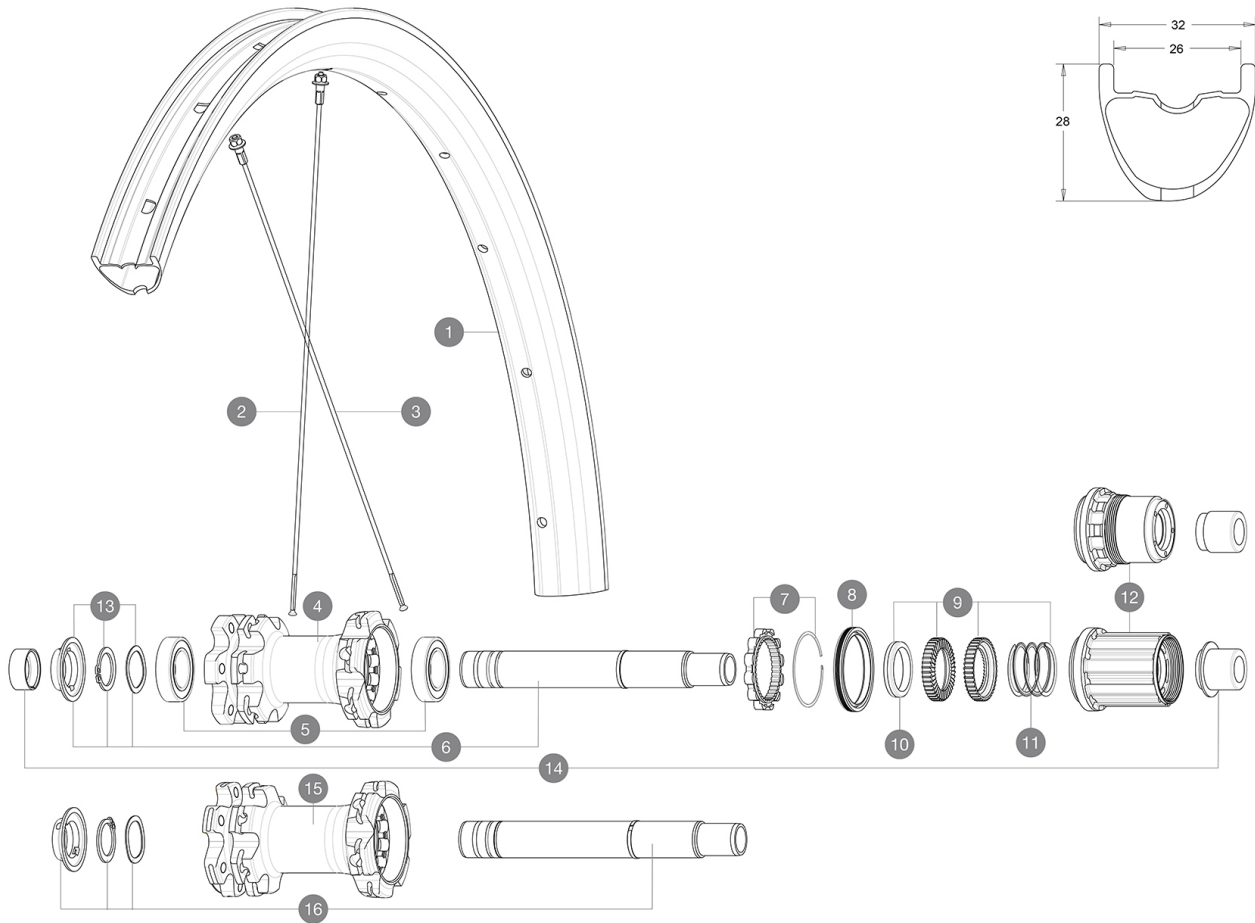

MAVIC Crossmax Elite Carbon 29

ASTM CATEGORY 3 : CROSS COUNTRY AND TRAIL RIDING

For a longer longevity of the wheel, Mavic recommends that the total weight supported by the wheels don't exceed 120kg, bike included

Recommended tyre sizes: 46mm to 64mm (1.8" to 2.5")

REFERENCES WHEELS

R23991	XmaxEliteCarb 29 Rr	R24021	XmaxEliteCarb 29 Rr Boost
R24011	XmaxEliteCarb 29 Rr XD	R24031	XmaxEliteCarb29RrBoostXD Black

RIMS

&NBSP;:

1	V3761813	KIT REAR RIM CROSSMAX ELITE Carbon 29"
	V2700101	UST Tape 28mm for 25 to 27mm wide rims

SPOKES

2	V2387401	KIT 12 FRT/ND5 CROSSMAX ELITE CARBON 29" ROUND SPOKE 290mm
3	V2387601	KIT 12 DS CROSSMAX ELITE CARBON 29" ROUND SPOKE 286mm + ste

HUB SHELLS

4	N/A	HUB BODY
5	M40076	HUB BEARINGS 17x30x7 6903 x 2
6	V2372101	KIT ID360 135/142 D6T AXLE WITH CLIP
7	V2252701	KIT ID360 INSERT SHAPED EAR LOBE > 2017
8	V2251601	KIT ID360 SEAL + GREASE
9	V2375201	KIT ID360 24 TEETH 2 RATCHET + MTB SPRING + PAD (specific)
10	V2375401	KIT ID360 MTB 24T 3 NOISE REDUCING PADS
11	V2372901	KIT 3 ID360 MTB SPRINGS
12	V3740101	XD MTB Freewheel Body ID360
12	V3780101	HG9 Alloy MTB Freewheel Body ID360
13	V2373001	KIT ADJUST. SYSTEM QRM AUTO ID360 for 17x30x7 bearing
15	N/A	HUB BODY
16	V2372201	KIT ID360 148 D6T AXLE WITH CLIP

OPTIONS

V2372801	KIT ID360 2x40 TEETH RATCHETS + MTB SPRING + GREASE + PAD

ADAPTERS

14	V2510701	ID360V2RrAxleAdapt12x142/148
	V2510801	ID360 V2 RrAxleAdapt9x135