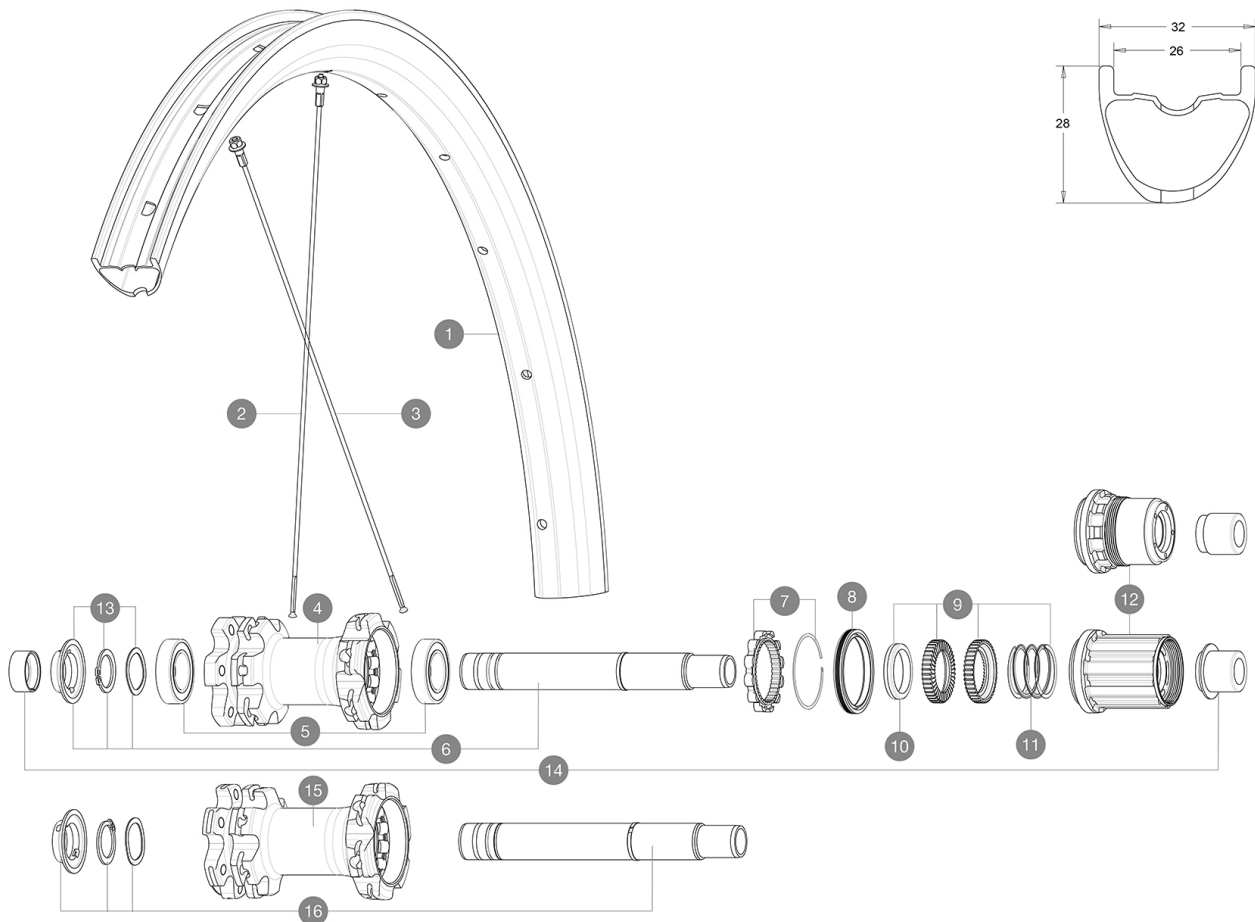

MAVIC **Crossmax Elite Carbon 29**

ASTM CATEGORY 3 : CROSS COUNTRY AND TRAIL RIDING

For a longer longevity of the wheel, Mavic recommends that the total weight supported by the wheels don't exceed 120kg, bike included

Recommended tyre sizes: 46mm to 64mm (1.8" to 2.5")

REFERENCES WHEELS

R23991	XmaxEliteCarb 29 Rr	R24021	XmaxEliteCarb 29 Rr Boost
R24011	XmaxEliteCarb 29 Rr XD	R24031	XmaxEliteCarb29RrBoostXD Black

RIMS

&NBSP;:

1	V3761813	KIT REAR RIM CROSSMAX ELITE Carbon 29"
	V2700101	UST Tape 28mm for 25 to 27mm wide rims

SPOKES

2	V2387401	KIT 12 FRT/ND5 CROSSMAX ELITE CARBON 29" ROUND SPOKE 290mm
3	V2387601	KIT 12 DS CROSSMAX ELITE CARBON 29" ROUND SPOKE 286mm + ste

HUB SHELLS

4	N/A	HUB BODY
5	M40076	HUB BEARINGS 17x30x7 6903 x 2
6	V2372101	KIT ID360 135/142 D6T AXLE WITH CLIP
7	V2252701	KIT ID360 INSERT SHAPED EAR LOBE > 2017
8	V2251601	KIT ID360 SEAL + GREASE
9	V2375201	KIT ID360 24 TEETH 2 RATCHET + MTB SPRING + PAD (specific)
10	V2375401	KIT ID360 MTB 24T 3 NOISE REDUCING PADS
11	V2372901	KIT 3 ID360 MTB SPRINGS
12	V3740101	XD MTB Freewheel Body ID360
12	V3780101	HG9 Alloy MTB Freewheel Body ID360
13	V2373001	KIT ADJUST. SYSTEM QRM AUTO ID360 for 17x30x7 bearing
15	N/A	HUB BODY
16	V2372201	KIT ID360 148 D6T AXLE WITH CLIP

OPTIONS

V2372801	KIT ID360 2x40 TEETH RATCHETS + MTB SPRING + GREASE + PAD

ADAPTERS

14	V2510701	ID360V2RrAxleAdapt12x142/148
	V2510801	ID360 V2 RrAxleAdapt9x135