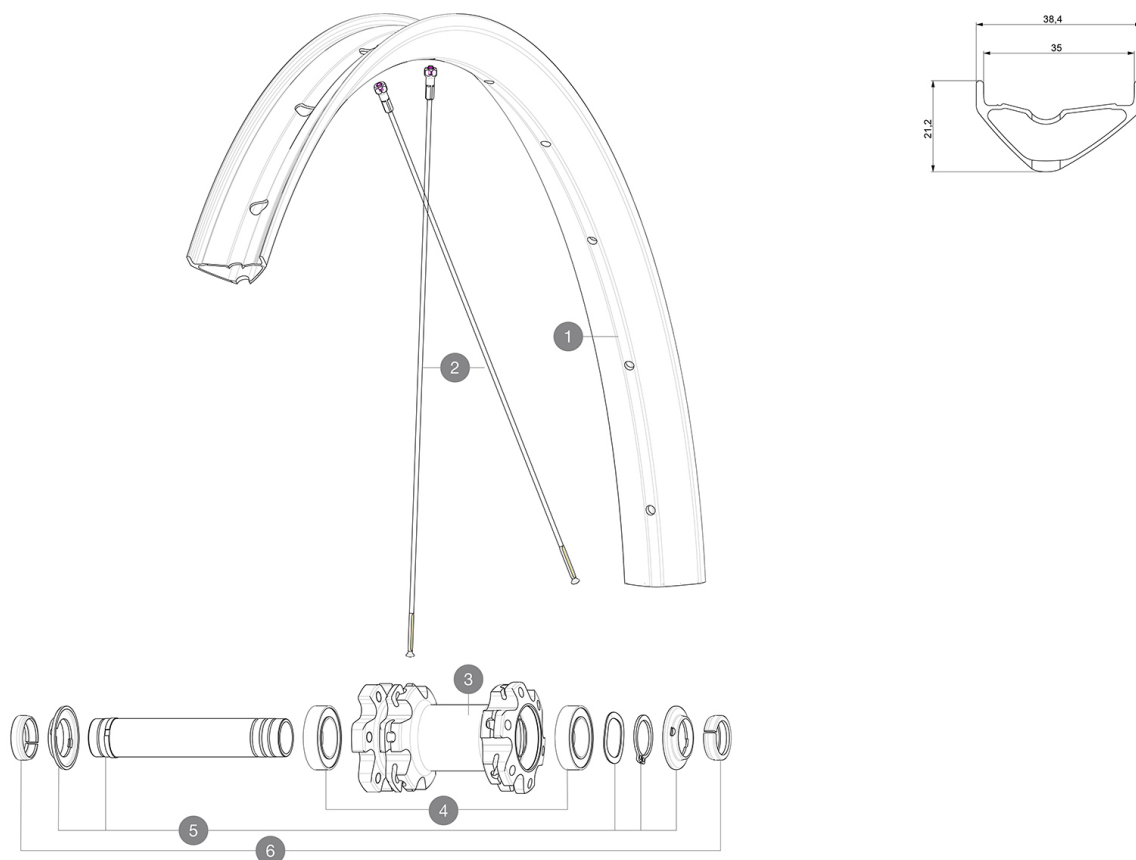

ASTM A2106 3 : 120
65mm 81mm (2.5" 3.2")

参照ホイール

F82611 XA 35 27,5 Ft Boost

RIMS

&NBSP;:

1	V3762215	KIT FRT/REAR RIM XA 35 27,5"
	V3710101	40mm UST Tape For 35mm Wide Rims

SPOKES

2	36690101	"12 SPOKES FRONT/OPP DRIVE SIDE CROSSONE 650b/27,5" 278mm"
---	----------	---

HUB SHELLS

3	N/A	HUB BODY
4	V2500901	KIT BEARINGS 18x30x7 + WAVED WASHER + CLIP
5	V2372401	KIT 110mm AXLE QRM AUTO MTB > 2019

OPTIONS

V2374401	TORQUE CAPS 15*31 Adapter MTB QRM Auto > 2019 Frt HUB
----------	---

ADAPTERS

6	V2372501	15mm MTB Axle Cap QRM Auto From 2019
	99694101	2 REDUCERS 15/9mm