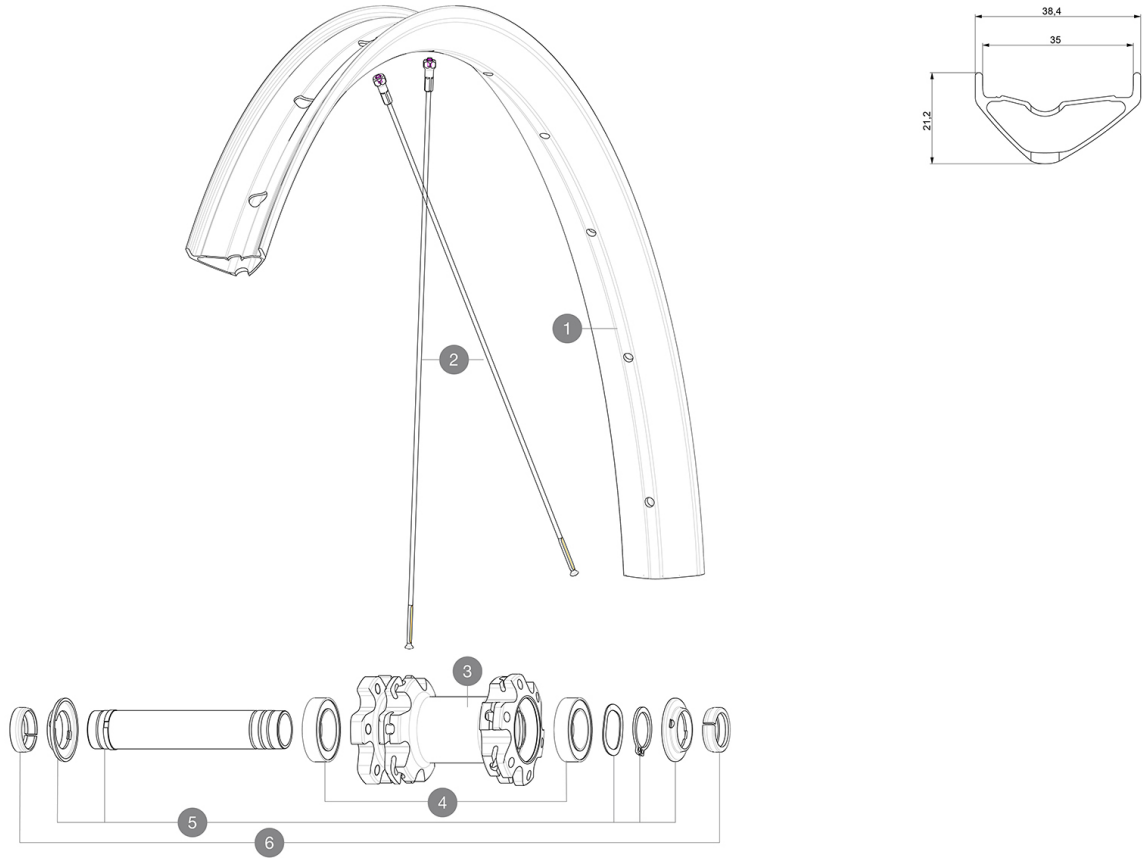

ASTM CATEGORY 3 : CROSS COUNTRY AND TRAIL RIDING

For a longer longevity of the wheel, Mavic recommends that the total weight supported by the wheels don't exceed 120kg, bike included

Recommended tyre sizes: 65mm to 81mm (2.5" to 3.2")

REFERENCES WHEELS

F82611 XA 35 27,5 Ft.Boost

RIMS

&NBSP;:

1	V3762215	KIT FRT/REAR RIM XA 35 27,5"
	V3710101	40mm UST Tape For 35mm Wide Rims

SPOKES

2	36690101	"KIT 12 FT/NDS CROSSONE/CROSSMAX/XA 27,5"" SPK 278mm"

HUB SHELLS

3	N/A	HUB BODY
4	V2500901	KIT BEARINGS 18x30x7 + WAVED WASHER + CLIP
5	V2372401	KIT 110mm AXLE QRM AUTO MTB > 2019

OPTIONS

V2374401	TORQUE CAPS 15*31 Adapter MTB QRM Auto > 2019 Frt HUB

ADAPTERS

6	V2372501	15mm MTB Axle Cap QRM Auto From 2019
	99694101	ADAPTER Ft 15 to 9mm QR