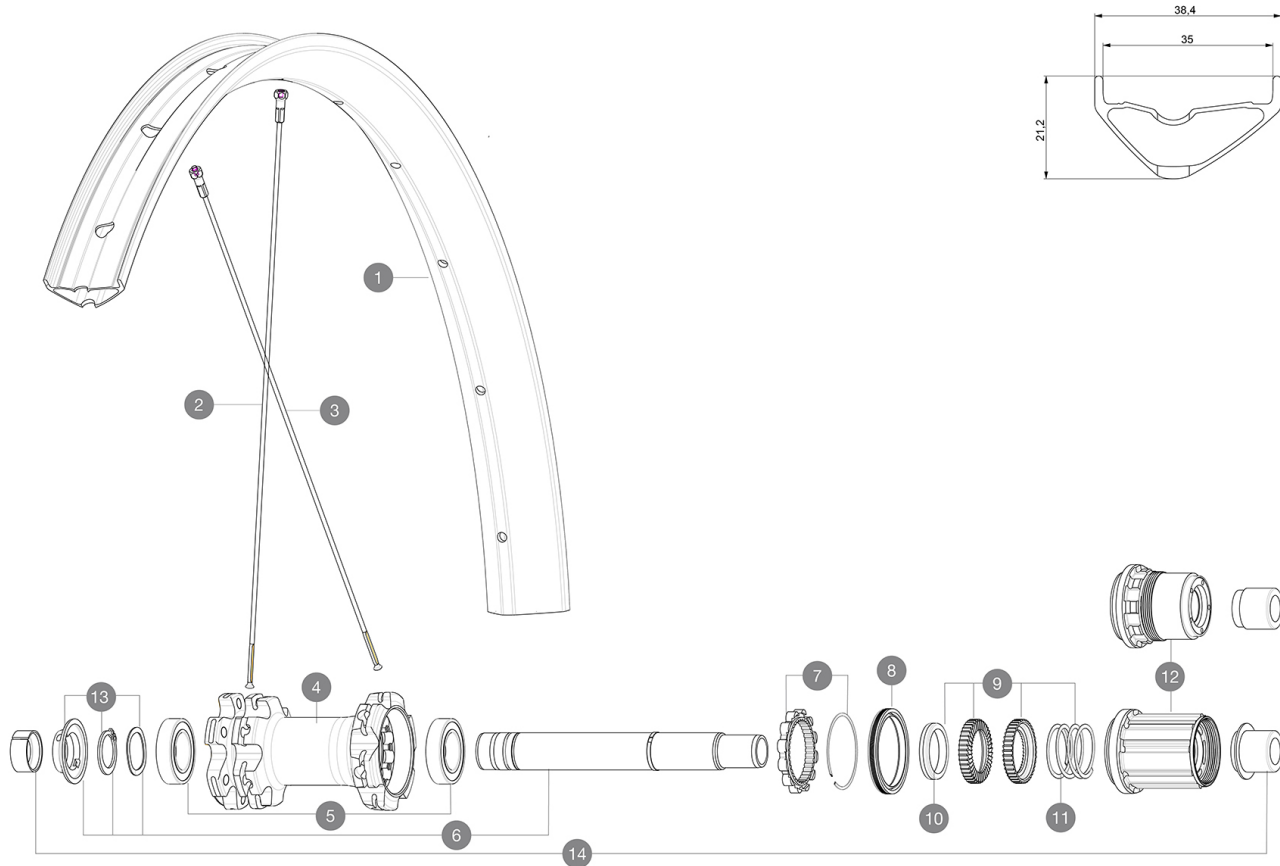

## ASTM CATEGORY 3 : CROSS COUNTRY AND TRAIL RIDING

For a longer longevity of the wheel, Mavic recommends that the total weight supported by the wheels don't exceed 120kg, bike included

Recommended tyre sizes: 65mm to 81mm (2.5" to 3.2")

## REFERENCES WHEELS

R26091 XA 35 27,5 Rr Boost XD

R26081 XA 35 27,5 Rr Boost

**SPOKES**

- **Material** : steel
- **Material** : steel
- **Shape** : straight pull, round
- **Shape** : straight pull, round
- **Count** : 24 front and rear
- **Count** : 24 front and rear
- **Lacing** : front and rear crossed 2
- **Lacing** : front and rear crossed 2

**WHEEL WEIGHTS**

1101