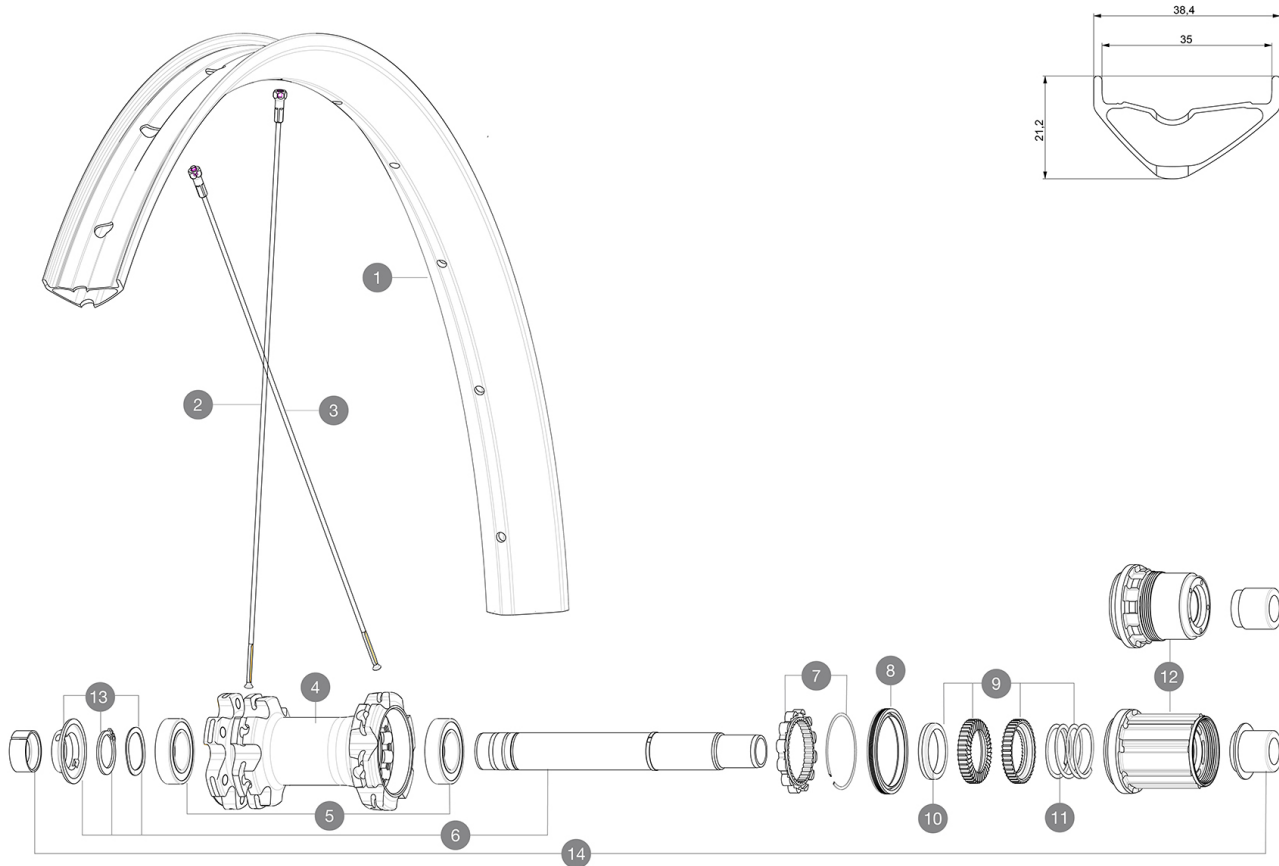

## ASTM CATEGORY 3 : CROSS COUNTRY AND TRAIL RIDING

For a longer longevity of the wheel, Mavic recommends that the total weight supported by the wheels don't exceed 120kg, bike included

Recommended tyre sizes: 65mm to 81mm (2.5" to 3.2")

## REFERENCES WHEELS

R26091 XA 35 27,5 Rr Boost XD

R26081 XA 35 27,5 Rr Boost

### SPOKES

- **Material** : steel
- **Material** : steel
- **Shape** : straight pull, round
- **Shape** : straight pull, round
- **Count** : 24 front and rear
- **Count** : 24 front and rear
- **Lacing** : front and rear crossed 2
- **Lacing** : front and rear crossed 2

### WHEEL WEIGHTS

1101