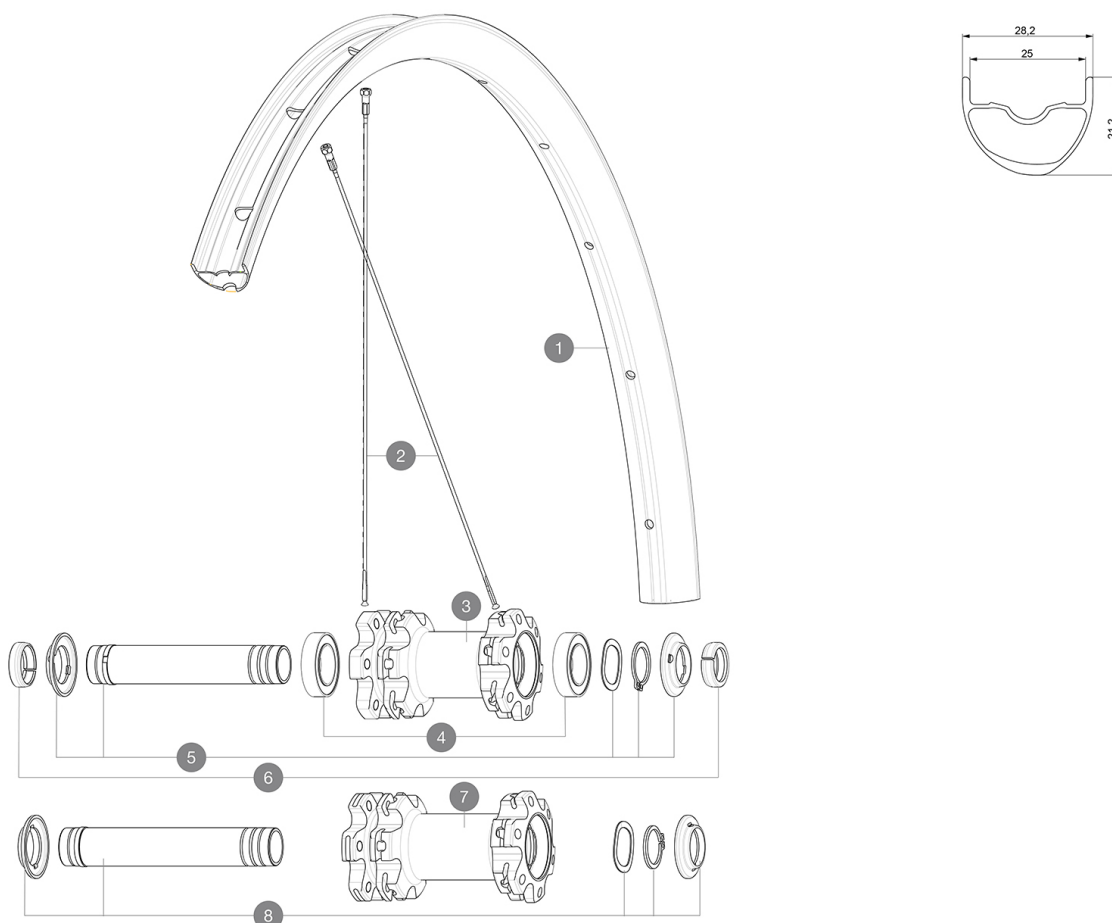

MAVIC Crossmax Light 29

1
2019
FRONT

ASTM CATEGORY 3 : CROSS COUNTRY AND TRAIL RIDING

For a longer longevity of the wheel, Mavic recommends that the total weight supported by the wheels don't exceed 120kg, bike included

Recommended tyre sizes: 46mm to 64mm (1.8" to 2.5")

REFERENCES WHEELS

RIMS

&NBSP;:

1	V3761215	KIT FRT/REAR RIM CROSSMAX LIGHT 19 29"
	V2700101	UST Tape 28mm for 25 to 27mm wide rims

SPOKES

2	V2385401	KIT 12 FT/NDS CROSSMAX LIGHT 29" SPK 296mm

HUB SHELLS

3	N/A	HUB BODY
4	V2500901	KIT BEARINGS 18x30x7 + WAVED WASHER + CLIP
5	V2372301	KIT 100mm AXLE QRM AUTO MTB > 2019
7	N/A	HUB BODY
8	V2372401	KIT 110mm AXLE QRM AUTO MTB > 2019

OPTIONS

V2374401	TORQUE CAPS 15*31 Adapter MTB QRM Auto > 2019 Frt HUB

ADAPTERS

6	V2372501	15mm MTB Axle Cap QRM Auto From 2019
	99694101	ADAPTER Ft 15 to 9mm QR