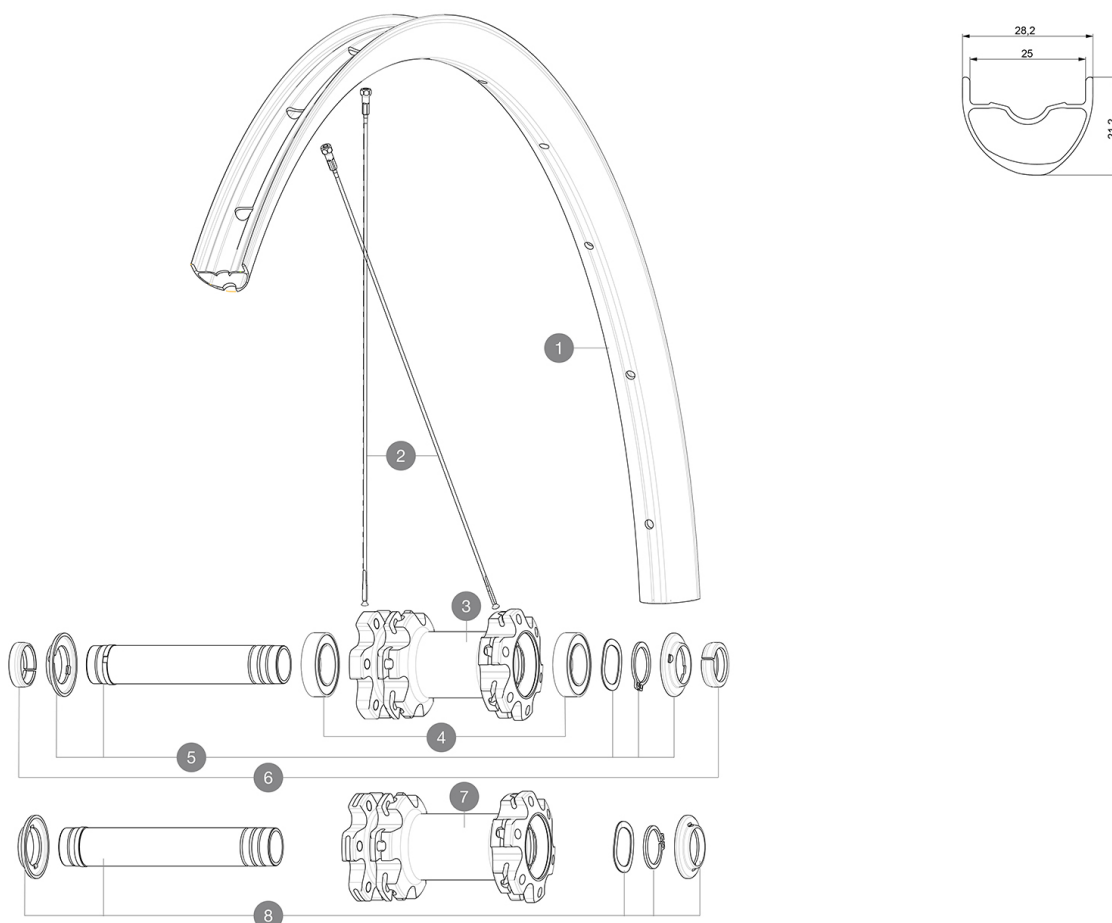

MAVIC Crossmax Light 29

ASTM CATEGORY 3 : CROSS COUNTRY AND TRAIL RIDING

For a longer longevity of the wheel, Mavic recommends that the total weight supported by the wheels don't exceed 120kg, bike included

Recommended tyre sizes: 46mm to 64mm (1.8" to 2.5")

REFERENCES WHEELS

RIMS

&NBSP;:

1	V3761215	KIT FRT/REAR RIM CROSSMAX LIGHT 19 29"
	V2700101	UST Tape 28mm for 25 to 27mm wide rims

SPOKES

2	V2385401	KIT 12 FT/NDS CROSSMAX LIGHT 29" SPK 296mm

HUB SHELLS

3	N/A	HUB BODY
4	V2500901	KIT BEARINGS 18x30x7 + WAVED WASHER + CLIP
5	V2372301	KIT 100mm AXLE QRM AUTO MTB > 2019
7	N/A	HUB BODY
8	V2372401	KIT 110mm AXLE QRM AUTO MTB > 2019

OPTIONS

V2374401	TORQUE CAPS 15*31 Adapter MTB QRM Auto > 2019 Frt HUB

ADAPTERS

6	V2372501	15mm MTB Axle Cap QRM Auto From 2019
	99694101	ADAPTER Ft 15 to 9mm QR