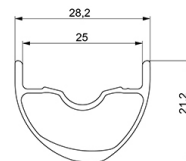

ASTM A2106 3 : 46mm x 64mm (1.8" x 2.5")

参照ホイール

R24661	Crossmax 29 Rr	R24681	Crossmax 29 Rr Boost
R24671	Crossmax 29 Rr XD	R24691	Crossmax 29 Rr Boost XD

RIMS

&NBSP;:

1	V3762615	KIT FRT/REAR RIM CROSSMAX 19 29"
	V2700101	UST Tape 28mm for 25 to 27mm wide rims

SPOKES

2	36690301	"12 SPOKES FRONT/OPP DRIVE SIDE CROSSONE 29"" 296mm"
3	36690401	"12 SPOKES DRIVE SIDE CROSSRONE 29"" 294mm"

HUB SHELLS

4	N/A	HUB BODY
5	M40076	HUB BEARINGS 17x30x7 6903 x 2
6	V2372101	KIT ID360 135/142 D6T AXLE WITH CLIP
7	V2252701	KIT ID360 INSERT SHAPED EAR LOBE > 2017
8	V2251601	ID360 SEAL + GREASE
9	V2375201	KIT ID360 24 TEETH 2 RATCHET + MTB SPRING + PAD (specific)
10	V2375401	KIT ID360 MTB 24T 3 NOISE REDUCING PADS
11	V2372901	KIT 3 ID360 MTB SPRINGS
12	V3780101	HG9 Alloy MTB Freewheel Body ID360
12	V3740101	XD MTB Freewheel Body ID360
13	V2373001	KIT ADJUST. SYSTEM QRM AUTO ID360 for 17x30x7 bearing
15	N/A	HUB BODY
16	V2372201	KIT ID360 148 D6T AXLE WITH CLIP

OPTIONS

V2372801	KIT ID360 2x40 TEETH RATCHETS + MTB SPRING + GREASE + PAD
----------	---

ADAPTERS

14	V2510701	ID360 EVO REAR AXLE ADAPTERS 12x142mm DCL & D6T
	V2510801	ID360 EVO REAR AXLE ADAPTERS 9x135mm DCL & D6T