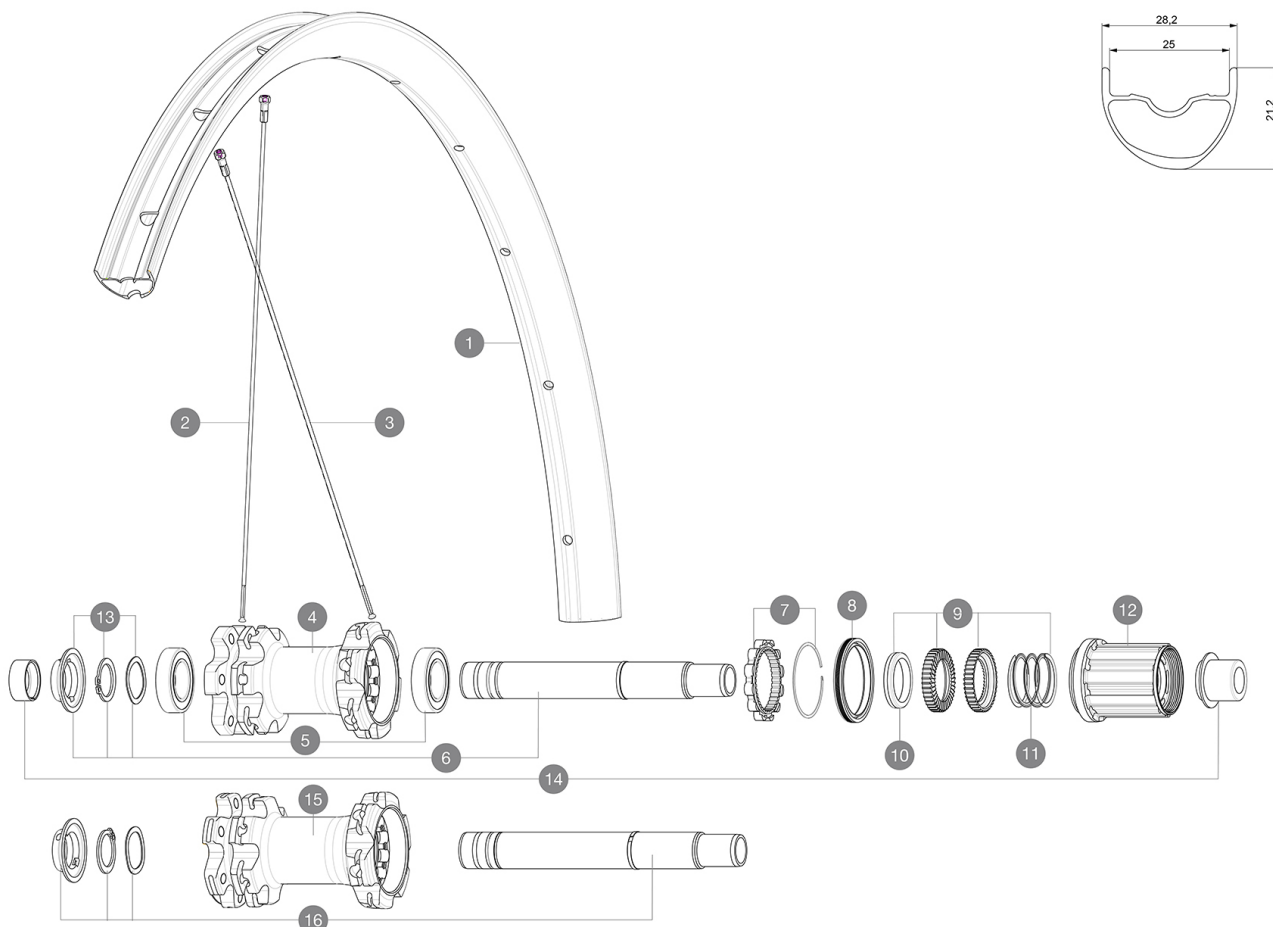

ASTM A2106 3 : 46mm x 64mm (1.8" x 2.5")

参照ホイール

R24661	Crossmax 29 Rr	R24681	Crossmax 29 Rr Boost
R24671	Crossmax 29 Rr XD	R24691	Crossmax 29 Rr Boost XD

RIMS

&NBSP;:

1	V3762615	KIT FRT/REAR RIM CROSSMAX 19 29"
	V2700101	UST Tape 28mm for 25 to 27mm wide rims

SPOKES

2	36690301	"12 SPOKES FRONT/OPP DRIVE SIDE CROSSONE 29"" 296mm"
3	36690401	"12 SPOKES DRIVE SIDE CROSSRONE 29"" 294mm"

HUB SHELLS

4	N/A	HUB BODY
5	M40076	HUB BEARINGS 17x30x7 6903 x 2
6	V2372101	KIT ID360 135/142 D6T AXLE WITH CLIP
7	V2252701	KIT ID360 INSERT SHAPED EAR LOBE > 2017
8	V2251601	ID360 SEAL + GREASE
9	V2375201	KIT ID360 24 TEETH 2 RATCHET + MTB SPRING + PAD (specific)
10	V2375401	KIT ID360 MTB 24T 3 NOISE REDUCING PADS
11	V2372901	KIT 3 ID360 MTB SPRINGS
12	V3780101	HG9 Alloy MTB Freewheel Body ID360
12	V3740101	XD MTB Freewheel Body ID360
13	V2373001	KIT ADJUST. SYSTEM QRM AUTO ID360 for 17x30x7 bearing
15	N/A	HUB BODY
16	V2372201	KIT ID360 148 D6T AXLE WITH CLIP

OPTIONS

V2372801	KIT ID360 2x40 TEETH RATCHETS + MTB SPRING + GREASE + PAD
----------	---

ADAPTERS

14	V2510701	ID360 EVO REAR AXLE ADAPTERS 12x142mm DCL & D6T
	V2510801	ID360 EVO REAR AXLE ADAPTERS 9x135mm DCL & D6T