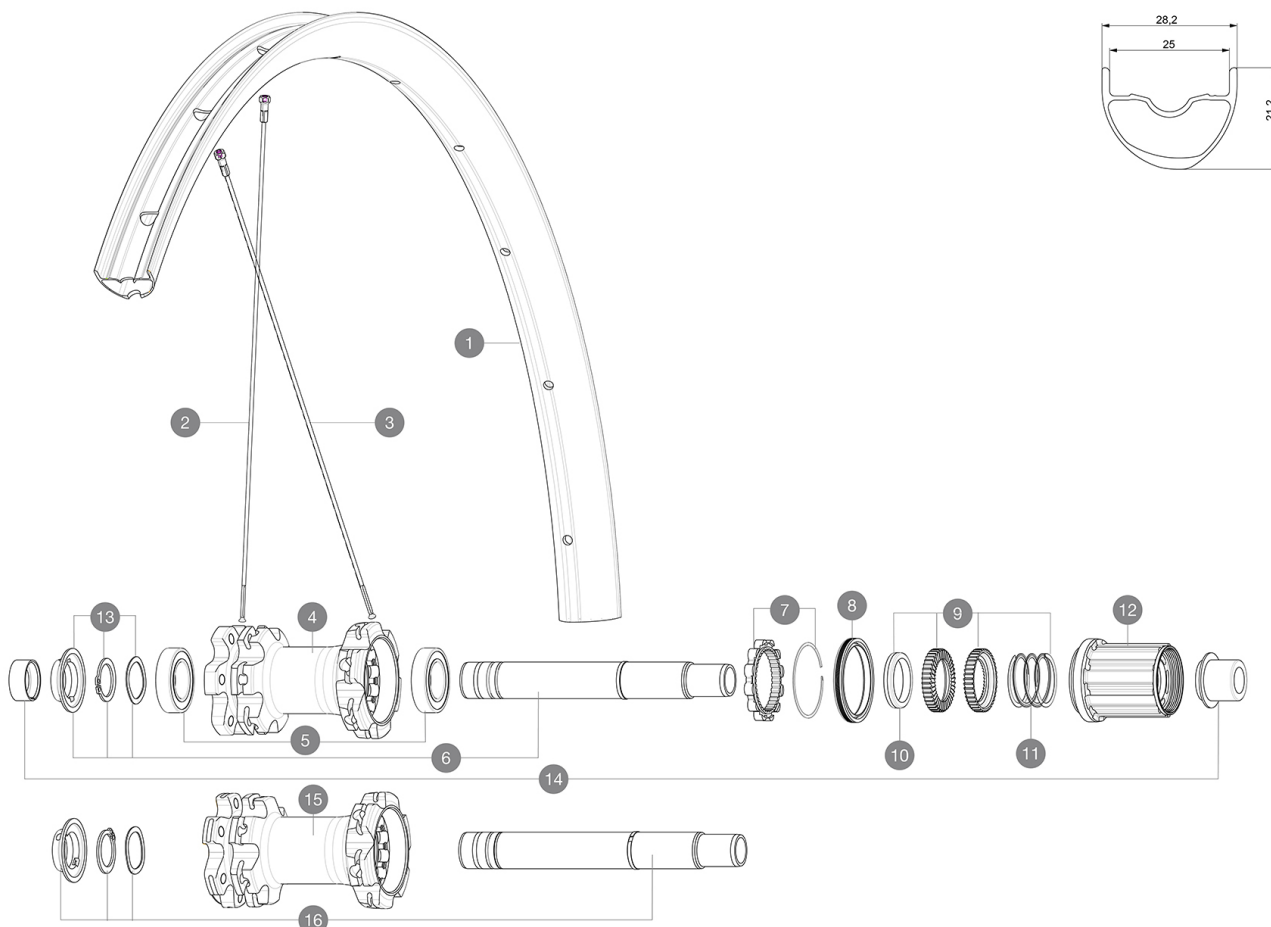

ASTM CATEGORY 3 : CROSS COUNTRY AND TRAIL RIDING

For a longer longevity of the wheel, Mavic recommends that the total weight supported by the wheels don't exceed 120kg, bike included

Recommended tyre sizes: 46mm to 64mm (1.8" to 2.5")

REFERENCES WHEELS

R24661	Crossmax 29 Rr	R24681	Crossmax 29 Rr Boost
R24671	Crossmax 29 Rr XD	R24691	Crossmax 29 Rr Boost XD

RIMS

&NBSP;:

1	V3762615	KIT FRT/REAR RIM CROSSMAX 19 29"
	V2700101	UST Tape 28mm for 25 to 27mm wide rims

SPOKES

2	36690301	"KIT 12 FT/NDS XONE/XMAX - XA 29"/AKSIUM DISC 9 + 12 FT/AKS
3	36690401	KIT 12 DS XONE/XRIDE FTS/AKSIUM DISC 9 SPK 294mm

HUB SHELLS

4	N/A	HUB BODY
5	M40076	HUB BEARINGS 17x30x7 6903 x 2
6	V2372101	KIT ID360 135/142 D6T AXLE WITH CLIP
7	V2252701	KIT ID360 INSERT SHAPED EAR LOBE > 2017
8	V2251601	KIT ID360 SEAL + GREASE
9	V2375201	KIT ID360 24 TEETH 2 RATCHET + MTB SPRING + PAD (specific)
10	V2375401	KIT ID360 MTB 24T 3 NOISE REDUCING PADS
11	V2372901	KIT 3 ID360 MTB SPRINGS
12	V3780101	HG9 Alloy MTB Freewheel Body ID360
12	V3740101	XD MTB Freewheel Body ID360
13	V2373001	KIT ADJUST. SYSTEM QRM AUTO ID360 for 17x30x7 bearing
15	N/A	HUB BODY
16	V2372201	KIT ID360 148 D6T AXLE WITH CLIP

OPTIONS

V2372801	KIT ID360 2x40 TEETH RATCHETS + MTB SPRING + GREASE + PAD

ADAPTERS

14	V2510701	ID360V2RrAxleAdapt12x142/148
	V2510801	ID360 V2 RrAxleAdapt9x135