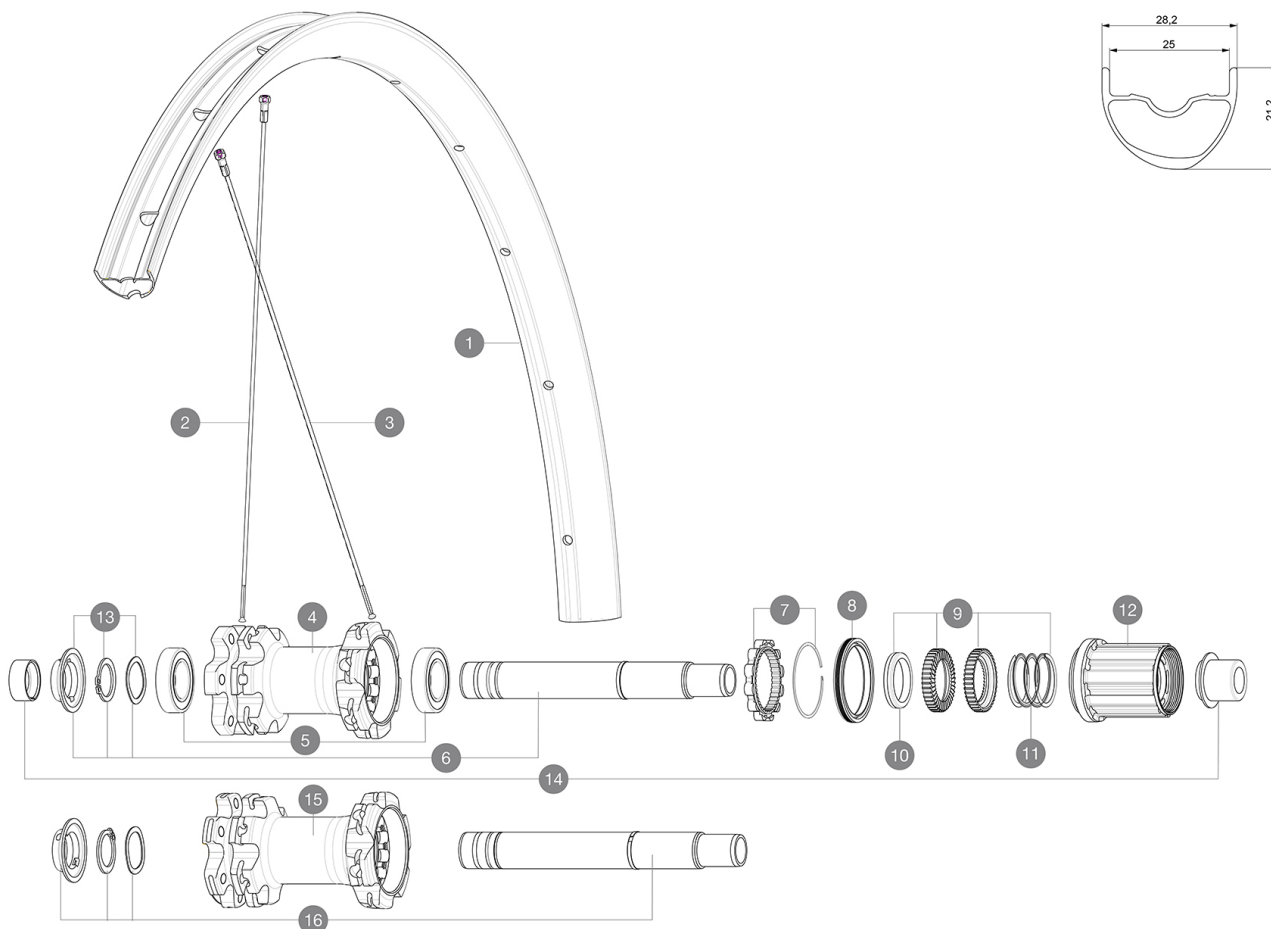

ASTM CATEGORY 3 : CROSS COUNTRY AND TRAIL RIDING

For a longer longevity of the wheel, Mavic recommends that the total weight supported by the wheels don't exceed 120kg, bike included

Recommended tyre sizes: 46mm to 64mm (1.8" to 2.5")

REFERENCES WHEELS

R24661	Crossmax 29 Rr	R24681	Crossmax 29 Rr Boost
R24671	Crossmax 29 Rr XD	R24691	Crossmax 29 Rr Boost XD

RIMS

&NBSP;:

1	V3762615	KIT FRT/REAR RIM CROSSMAX 19 29"
	V2700101	UST Tape 28mm for 25 to 27mm wide rims

SPOKES

2	36690301	"KIT 12 FT/NDS XONE/XMAX - XA 29"/AKSIUM DISC 9 + 12 FT/AKS
3	36690401	KIT 12 DS XONE/XRIDE FTSX/AKSIUM DISC 9 SPK 294mm

HUB SHELLS

4	N/A	HUB BODY
5	M40076	HUB BEARINGS 17x30x7 6903 x 2
6	V2372101	KIT ID360 135/142 D6T AXLE WITH CLIP
7	V2252701	KIT ID360 INSERT SHAPED EAR LOBE > 2017
8	V2251601	KIT ID360 SEAL + GREASE
9	V2375201	KIT ID360 24 TEETH 2 RATCHET + MTB SPRING + PAD (specific)
10	V2375401	KIT ID360 MTB 24T 3 NOISE REDUCING PADS
11	V2372901	KIT 3 ID360 MTB SPRINGS
12	V3780101	HG9 Alloy MTB Freewheel Body ID360
12	V3740101	XD MTB Freewheel Body ID360
13	V2373001	KIT ADJUST. SYSTEM QRM AUTO ID360 for 17x30x7 bearing
15	N/A	HUB BODY
16	V2372201	KIT ID360 148 D6T AXLE WITH CLIP

OPTIONS

V2372801	KIT ID360 2x40 TEETH RATCHETS + MTB SPRING + GREASE + PAD

ADAPTERS

14	V2510701	ID360V2RrAxleAdapt12x142/148
	V2510801	ID360 V2 RrAxleAdapt9x135