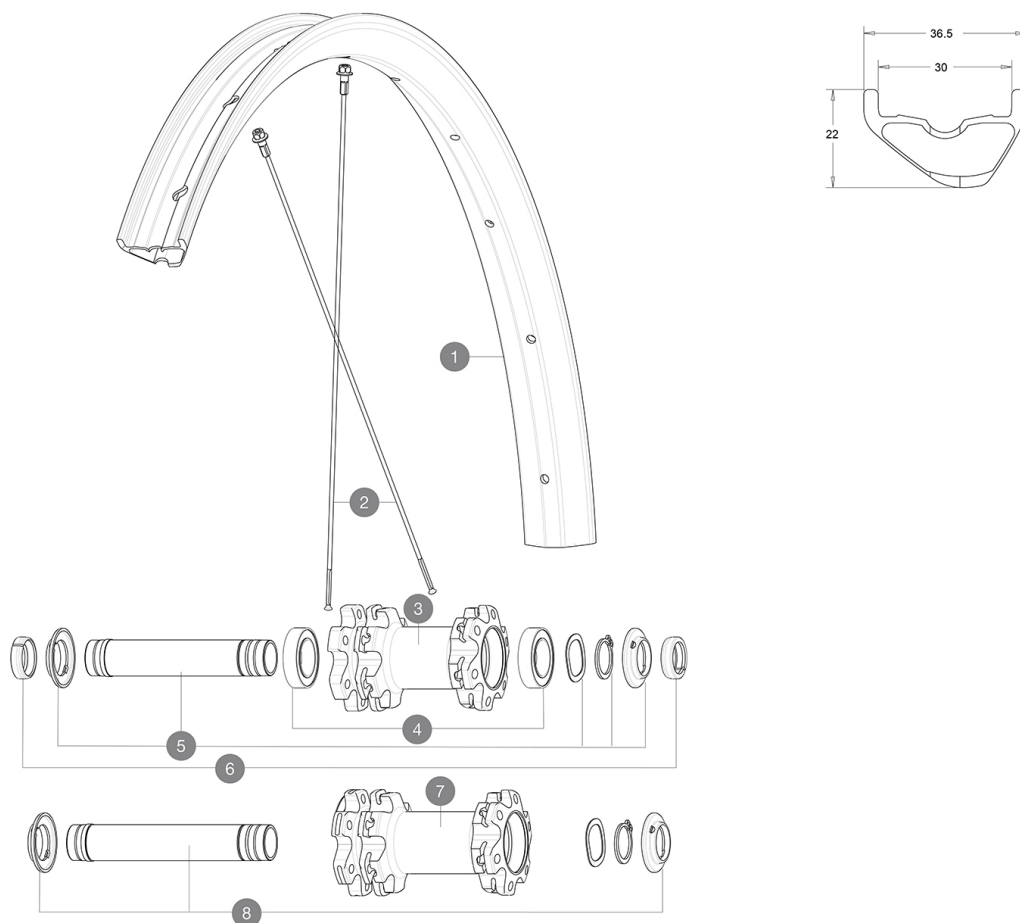

ASTM A490 3 : 60mm x 76mm (2.35" x 3.0")

参照ホイール

F81681	XA Elite Carbon 27,5 Ft Boost	F81651	XA Elite Carbon 27,5 Ft
--------	-------------------------------	--------	-------------------------

RIMS

&NBSP;:

1	V3760915	KIT FRT/REAR RIM XA ELITE Carbon 27,5"
	V3750101	35mm UST Green Tape for 30mm wide rims

SPOKES

2	36690201	"12 SPOKES DRIVE SIDE CROSSRONE 650b/27,5" 276mm"
---	----------	---

HUB SHELLS

3	N/A	HUB BODY
4	V2500901	KIT BEARINGS 18x30x7 + WAVED WASHER + CLIP
5	V2372301	KIT 100mm AXLE QRM AUTO MTB > 2019
7	N/A	HUB BODY
8	V2372401	KIT 110mm AXLE QRM AUTO MTB > 2019

OPTIONS

V2374401	TORQUE CAPS 15*31 Adapter MTB QRM Auto > 2019 Frt HUB
----------	---

ADAPTERS

6	V2372501	15mm MTB Axle Cap QRM Auto From 2019
	99694101	2 REDUCERS 15/9mm