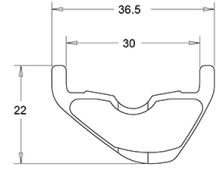

Recommended tyre sizes: 60mm to 76mm (2.35" to 3.0")

REFERENCES WHEELS

F81681 XA Elite Carbon 27,5 Ft Boost

F81651 XA Elite Carbon 27,5 Ft

RIMS

&NBSP;:

1	V3760915	KIT FRT/REAR RIM XA ELITE Carbon 27,5"
	V3750101	35mm UST Green Tape for 30mm wide rims

SPOKES

2	36690201	"KIT 12 DS XONE/CROSSRIDE FTSX/CROSSMAX/XA 27,5"" SPK 276mm"
---	----------	--

HUB SHELLS

3	N/A	HUB BODY
4	V2500901	KIT BEARINGS 18x30x7 + WAVED WASHER + CLIP
5	V2372301	KIT 100mm AXLE QRM AUTO MTB > 2019
7	N/A	HUB BODY
8	V2372401	KIT 110mm AXLE QRM AUTO MTB > 2019

Specifications

RIMS

- **Material** : 100% Unidirectional carbon fiber
- **Material** : 100% carbon fiber
- **Drilling** : traditional
- **Drilling** : traditional
- **Valve hole diameter** : 6.5 mm
- **Valve hole diameter** : 6.5 mm
- **Tyre** : UST Tubeless and tubetype
- **Tyre** : UST Tubeless and tubetype
- **Internal width** : 30 mm
- **Internal width** : 30 mm

WHEEL WEIGHTS

- Weight Front 27.5": 764
- Weight Front 29": 795