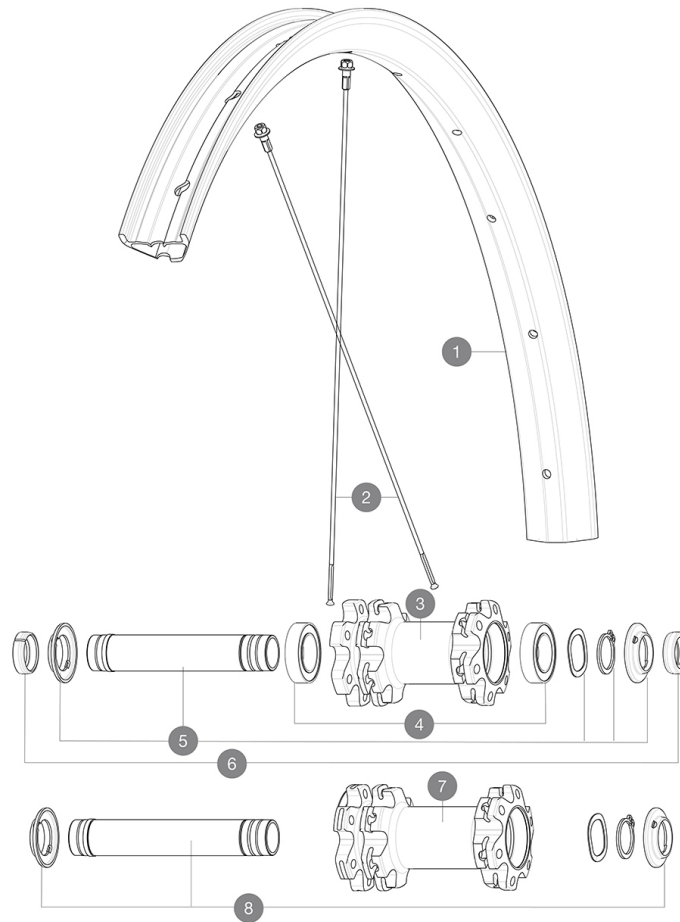

MAVIC XA Elite Carbon

1
2019
FRONT

ASTM CATEGORY 3 : CROSS COUNTRY AND TRAIL RIDING

For a longer longevity of the wheel, Mavic recommends that the total weight supported by the wheels don't exceed 120kg, bike included

Recommended tyre sizes: 60mm to 76mm (2.35" to 3.0")

REFERENCES WHEELS

F81681 XA Elite Carbon 27,5 Ft Boost

F81651 XA Elite Carbon 27,5 Ft

RIMS

&NBSP;:

1	V3760915	KIT FRT/REAR RIM XA ELITE Carbon 27,5"
	V3750101	35mm UST Green Tape for 30mm wide rims

OPTIONS

V2374401	TORQUE CAPS 15*31 Adapter MTB QRM Auto > 2019 Frt HUB
----------	---

ADAPTERS

6	V2372501	15mm MTB Axle Cap QRM Auto From 2019
	99694101	ADAPTER Ft 15 to 9mm QR

MAVIC XA Elite Carbon

DELIVERED WITH

SPOKES

- **Material** : steel
- **Material** : steel
- **Shape** : straight pull, round
- **Shape** : straight pull, round
- **Count** : 24 front and rear
- **Count** : 24 front and rear
- **Lacing** : front and rear crossed 2
- **Lacing** : front and rear crossed 2