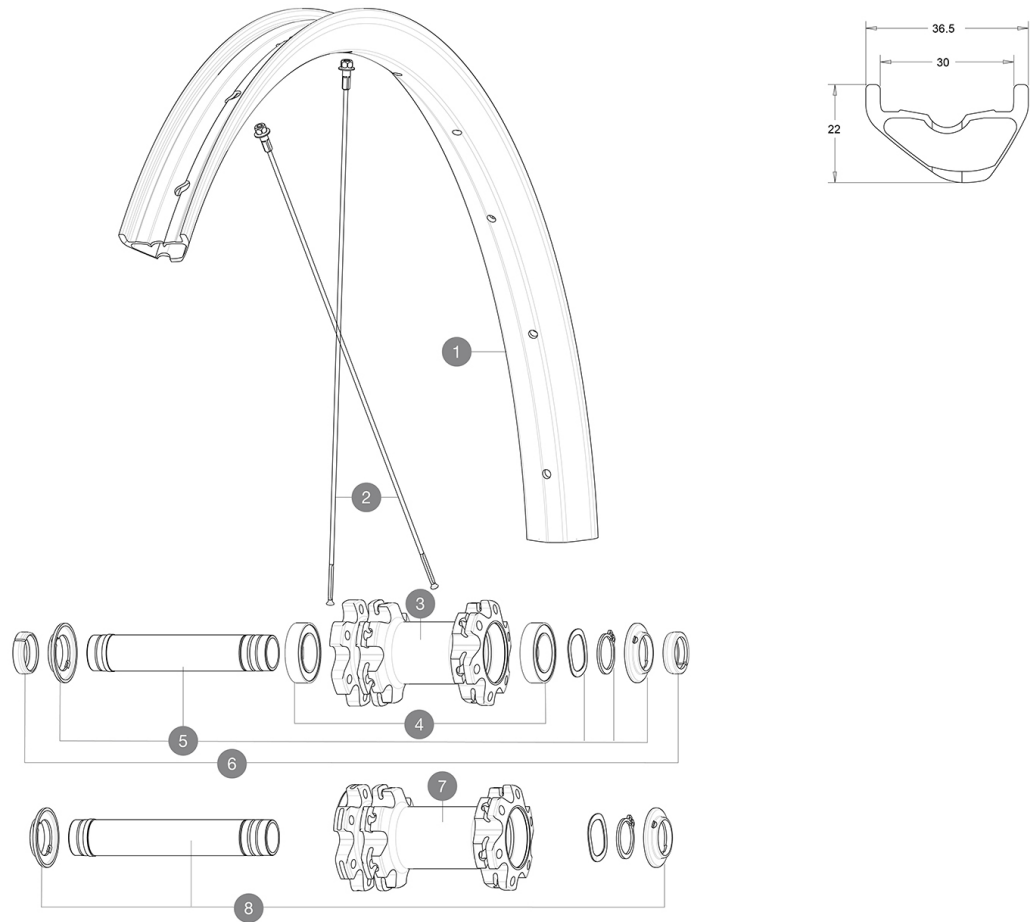

ASTM CATEGORY 3 : CROSS COUNTRY AND TRAIL RIDING

For a longer longevity of the wheel, Mavic recommends that the total weight supported by the wheels don't exceed 120kg, bike included
Recommended tyre sizes: 60mm to 76mm (2.35" to 3.0")

REFERENCES WHEELS

F81681	XA Elite Carbon 27,5 Ft Boost	F81651	XA Elite Carbon 27,5 Ft
--------	-------------------------------	--------	-------------------------

RIMS

&NBSP;:

1	V3760915	KIT FRT/REAR RIM XA ELITE Carbon 27,5"
	V3750101	35mm UST Green Tape for 30mm wide rims

OPTIONS

V2374401	TORQUE CAPS 15*31 Adapter MTB QRM Auto > 2019 Frt HUB
----------	---

ADAPTERS

6	V2372501	15mm MTB Axle Cap QRM Auto From 2019
	99694101	ADAPTER Ft 15 to 9mm QR

MAVIC XA Elite Carbon

DELIVERED WITH

SPOKES

- **Material** : steel
- **Material** : steel
- **Shape** : straight pull, round
- **Shape** : straight pull, round
- **Count** : 24 front and rear
- **Count** : 24 front and rear
- **Lacing** : front and rear crossed 2
- **Lacing** : front and rear crossed 2