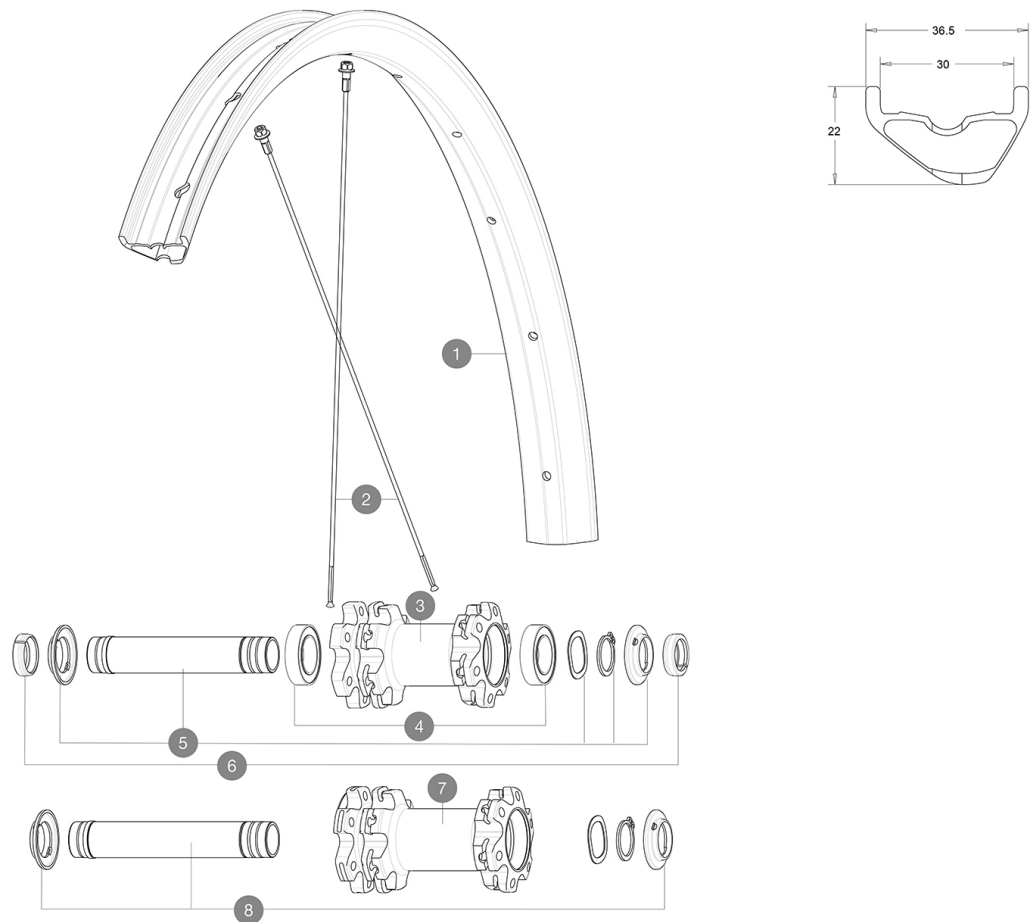

ASTM CATEGORY 3 : CROSS COUNTRY AND TRAIL RIDING

For a longer longevity of the wheel, Mavic recommends that the total weight supported by the wheels don't exceed 120kg, bike included
Recommended tyre sizes: 60mm to 76mm (2.35" to 3.0")

REFERENCES WHEELS

F81681	XA Elite Carbon 27,5 Ft Boost	F81651	XA Elite Carbon 27,5 Ft
--------	-------------------------------	--------	-------------------------

RIMS

&NBSP;:

1	V3760915	KIT FRT/REAR RIM XA ELITE Carbon 27,5"
	V3750101	35mm UST Green Tape for 30mm wide rims

OPTIONS

V2374401	TORQUE CAPS 15*31 Adapter MTB QRM Auto > 2019 Frt HUB
----------	---

ADAPTERS

6	V2372501	15mm MTB Axle Cap QRM Auto From 2019
	99694101	ADAPTER Ft 15 to 9mm QR

MAVIC XA Elite Carbon

DELIVERED WITH

SPOKES

- **Material** : steel
- **Material** : steel
- **Shape** : straight pull, round
- **Shape** : straight pull, round
- **Count** : 24 front and rear
- **Count** : 24 front and rear
- **Lacing** : front and rear crossed 2
- **Lacing** : front and rear crossed 2