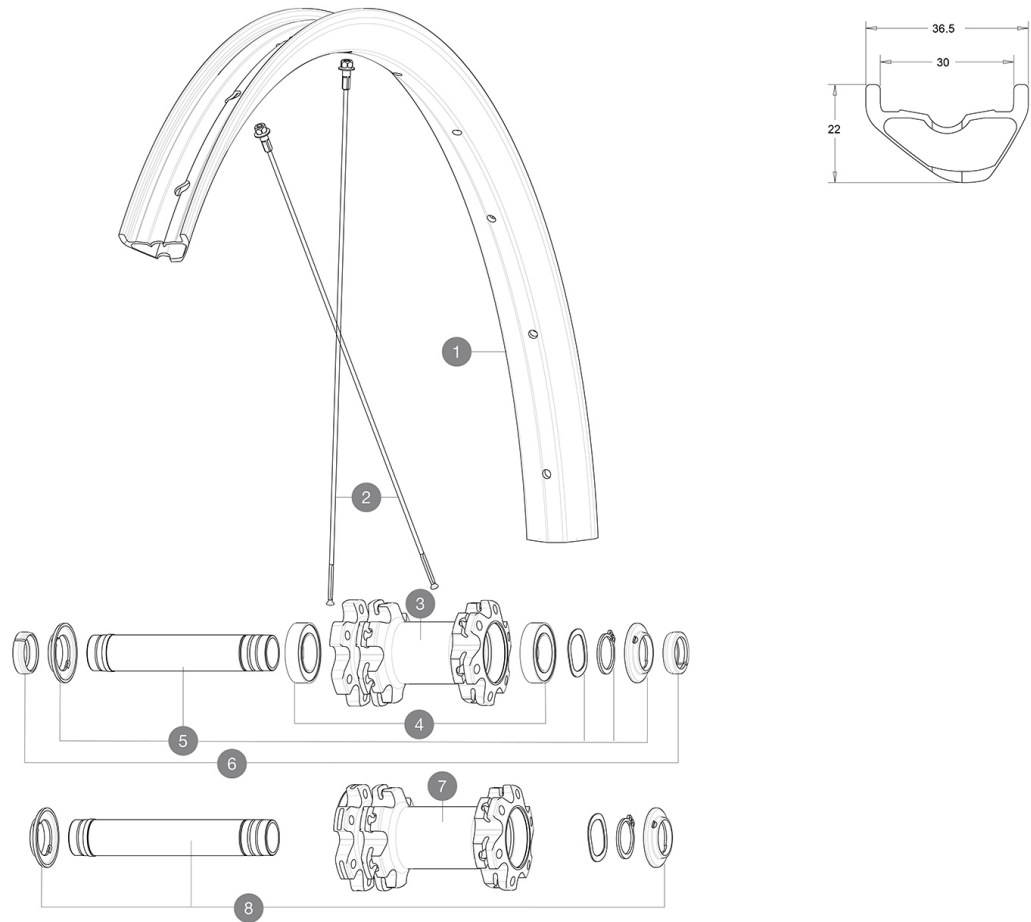

ASTM CATEGORY 3 : CROSS COUNTRY AND TRAIL RIDING

For a longer longevity of the wheel, Mavic recommends that the total weight supported by the wheels don't exceed 120kg, bike included
Recommended tyre sizes: 60mm to 76mm (2.35" to 3.0")

REFERENCES WHEELS

F81681	XA Elite Carbon 27,5 Ft Boost	F81651	XA Elite Carbon 27,5 Ft
--------	-------------------------------	--------	-------------------------

RIMS

&NBSP;:

1	V3760915	KIT FRT/REAR RIM XA ELITE Carbon 27,5"
	V3750101	35mm UST Green Tape for 30mm wide rims

OPTIONS

V2374401	TORQUE CAPS 15*31 Adapter MTB QRM Auto > 2019 Frt HUB
----------	---

ADAPTERS

6	V2372501	15mm MTB Axle Cap QRM Auto From 2019
	99694101	ADAPTER Ft 15 to 9mm QR

MAVIC XA Elite Carbon

DELIVERED WITH

SPOKES

- **Material** : steel
- **Material** : steel
- **Shape** : straight pull, round
- **Shape** : straight pull, round
- **Count** : 24 front and rear
- **Count** : 24 front and rear
- **Lacing** : front and rear crossed 2
- **Lacing** : front and rear crossed 2