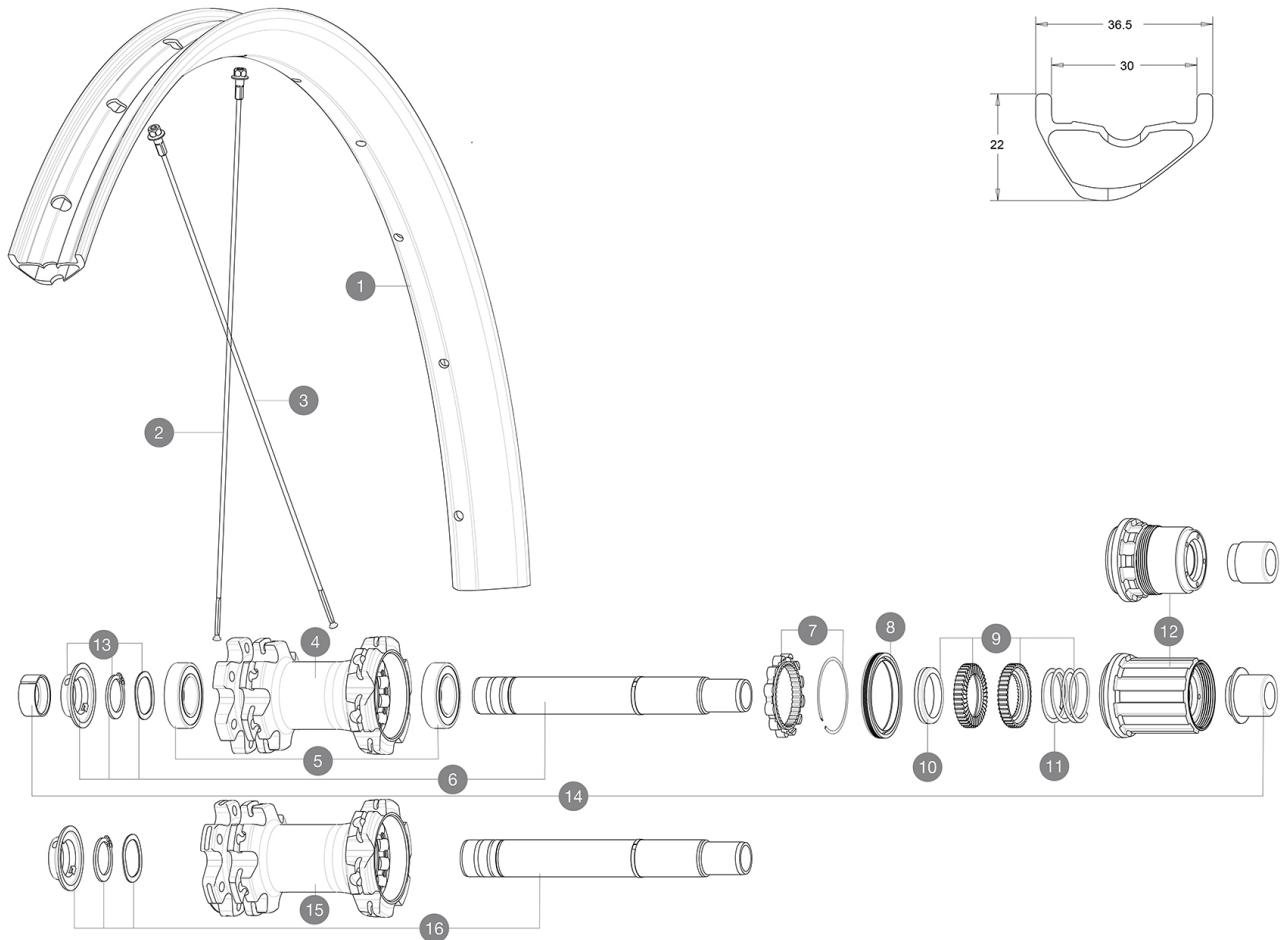

MAVIC XA Elite Carbon

ASTM A2015 3 : 60mm x 76mm (2.35" x 3.0")

参照ホイール

R24331	XA Elite Carbon 27,5 Rr XD	R24351	XA Elite Carbon 27,5 RrBoostXD
R24341	XA Elite Carbon 27,5 Rr Boost	R24311	XA Elite Carbon 27,5 Rr

RIMS

&NBSP;:

1	V3760915	KIT FRT/REAR RIM XA ELITE Carbon 27,5"
	V3750101	35mm UST Green Tape for 30mm wide rims

SPOKES

2	36690201	"12 SPOKES DRIVE SIDE CROSSRONE 650b/27,5" 276mm"
3	V2279101	KIT 12 DS AKSIUM DISC ALLR 12 650 SPK 275mm - while stock la

HUB SHELLS

4	N/A	HUB BODY
5	M40076	HUB BEARINGS 17x30x7 6903 x 2
6	V2372101	KIT ID360 135/142 D6T AXLE WITH CLIP
7	V2252701	KIT ID360 INSERT SHAPED EAR LOBE > 2017
8	V2251601	ID360 SEAL + GREASE
9	V2375201	KIT ID360 24 TEETH 2 RATCHET + MTB SPRING + PAD (specific)
10	V2375401	KIT ID360 MTB 24T 3 NOISE REDUCING PADS
11	V2372901	KIT 3 ID360 MTB SPRINGS
12	V3740101	XD MTB Freewheel Body ID360
12	V3780101	HG9 Alloy MTB Freewheel Body ID360
13	V2373001	KIT ADJUST. SYSTEM QRM AUTO ID360 for 17x30x7 bearing
15	N/A	HUB BODY
16	V2372201	KIT ID360 148 D6T AXLE WITH CLIP

ADAPTERS

14	V2510701	ID360 EVO REAR AXLE ADAPTERS 12x142mm DCL & D6T
	V2510801	ID360 EVO REAR AXLE ADAPTERS 9x135mm DCL & D6T