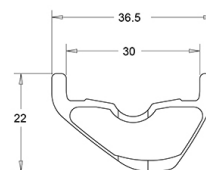

ASTM CATEGORY 3 : CROSS COUNTRY AND TRAIL RIDING

For a longer longevity of the wheel, Mavic recommends that the total weight supported by the wheels don't exceed 120kg, bike included

Recommended tyre sizes: 60mm to 76mm (2.35" to 3.0")

REFERENCES WHEELS

F81591 XA Elite Carbon 29 Ft

F81601 XA Elite Carbon 29 Ft Boost

RIMS

&NBSP;:

1	V3761015	KIT FRT/REAR RIM XA ELITE Carbon 29"
	V3750101	35mm UST Green Tape for 30mm wide rims

SPOKES

2	V2276401	KIT 12 DS AKSIUM DISC ALLR 700 9 SPK 295mm

HUB SHELLS

3	N/A	HUB BODY
4	V2500901	KIT BEARINGS 18x30x7 + WAVED WASHER + CLIP
5	V2372301	KIT 100mm AXLE QRM AUTO MTB > 2019
7	N/A	HUB BODY
8	V2372401	KIT 110mm AXLE QRM AUTO MTB > 2019

OPTIONS

V2374401	TORQUE CAPS 15*31 Adapter MTB QRM Auto > 2019 Frt HUB

ADAPTERS

6	V2372501	15mm MTB Axle Cap QRM Auto From 2019
	99694101	ADAPTER Ft 15 to 9mm QR