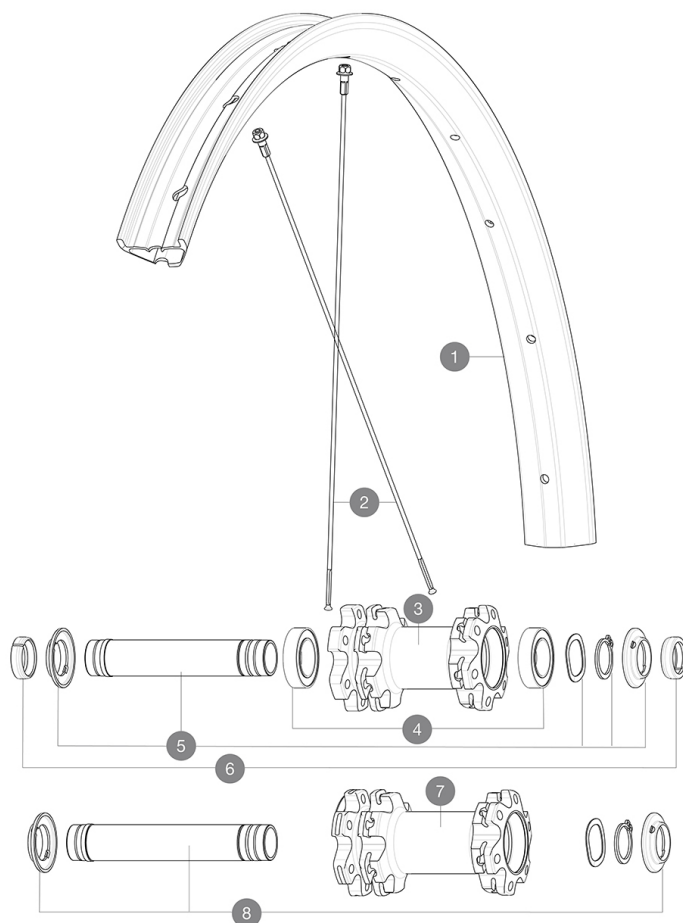

ASTM CATEGORY 3 : CROSS COUNTRY AND TRAIL RIDING

For a longer longevity of the wheel, Mavic recommends that the total weight supported by the wheels don't exceed 120kg, bike included

Recommended tyre sizes: 60mm to 76mm (2.35" to 3.0")

REFERENCES WHEELS

F81591 XA Elite Carbon 29 Ft

F81601 XA Elite Carbon 29 Ft Boost

RIMS

&NBSP;:

1	V3761015	KIT FRT/REAR RIM XA ELITE Carbon 29"
	V3750101	35mm UST Green Tape for 30mm wide rims

SPOKES

2	V2276401	KIT 12 DS AKSIUM DISC ALLR 700 9 SPK 295mm

HUB SHELLS

3	N/A	HUB BODY
4	V2500901	KIT BEARINGS 18x30x7 + WAVED WASHER + CLIP
5	V2372301	KIT 100mm AXLE QRM AUTO MTB > 2019
7	N/A	HUB BODY
8	V2372401	KIT 110mm AXLE QRM AUTO MTB > 2019

OPTIONS

V2374401	TORQUE CAPS 15*31 Adapter MTB QRM Auto > 2019 Frt HUB

ADAPTERS

6	V2372501	15mm MTB Axle Cap QRM Auto From 2019
	99694101	ADAPTER Ft 15 to 9mm QR