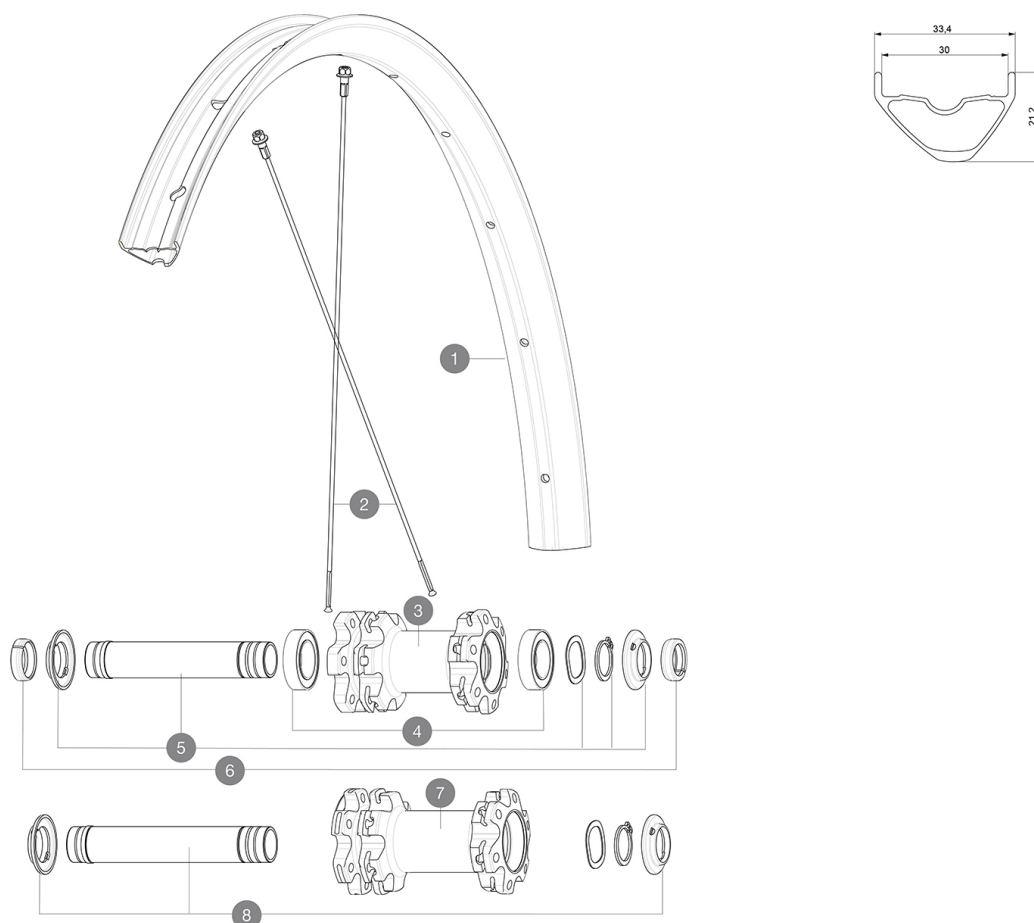

参照ホイール

ASTM A 2106 3 : 2019
 120mm x 21mm (4.72" x 0.83")
 60mm x 76mm (2.35" x 3.0")

RIMS

&NBSP;:

| | | |
|---|----------|--|
| 1 | V3761415 | KIT FRT/REAR RIM XA LIGHT 19 29" |
| | V3750101 | 35mm UST Green Tape for 30mm wide rims |

SPOKES

| | | |
|---|----------|--|
| 2 | V2385401 | KIT 12 FT/NDS CROSSMAX LIGHT 29" SPK 296mm |
|---|----------|--|

HUB SHELLS

| | | |
|---|----------|--|
| 3 | N/A | HUB BODY |
| 4 | V2500901 | KIT BEARINGS 18x30x7 + WAVED WASHER + CLIP |
| 5 | V2372301 | KIT 100mm AXLE QRM AUTO MTB > 2019 |
| 7 | N/A | HUB BODY |
| 8 | V2372401 | KIT 110mm AXLE QRM AUTO MTB > 2019 |

OPTIONS

| | |
|----------|---|
| V2374401 | TORQUE CAPS 15*31 Adapter MTB QRM Auto > 2019 Frt HUB |
|----------|---|

ADAPTERS

| | | |
|---|----------|--------------------------------------|
| 6 | V2372501 | 15mm MTB Axle Cap QRM Auto From 2019 |
| | 99694101 | 2 REDUCERS 15/9mm |