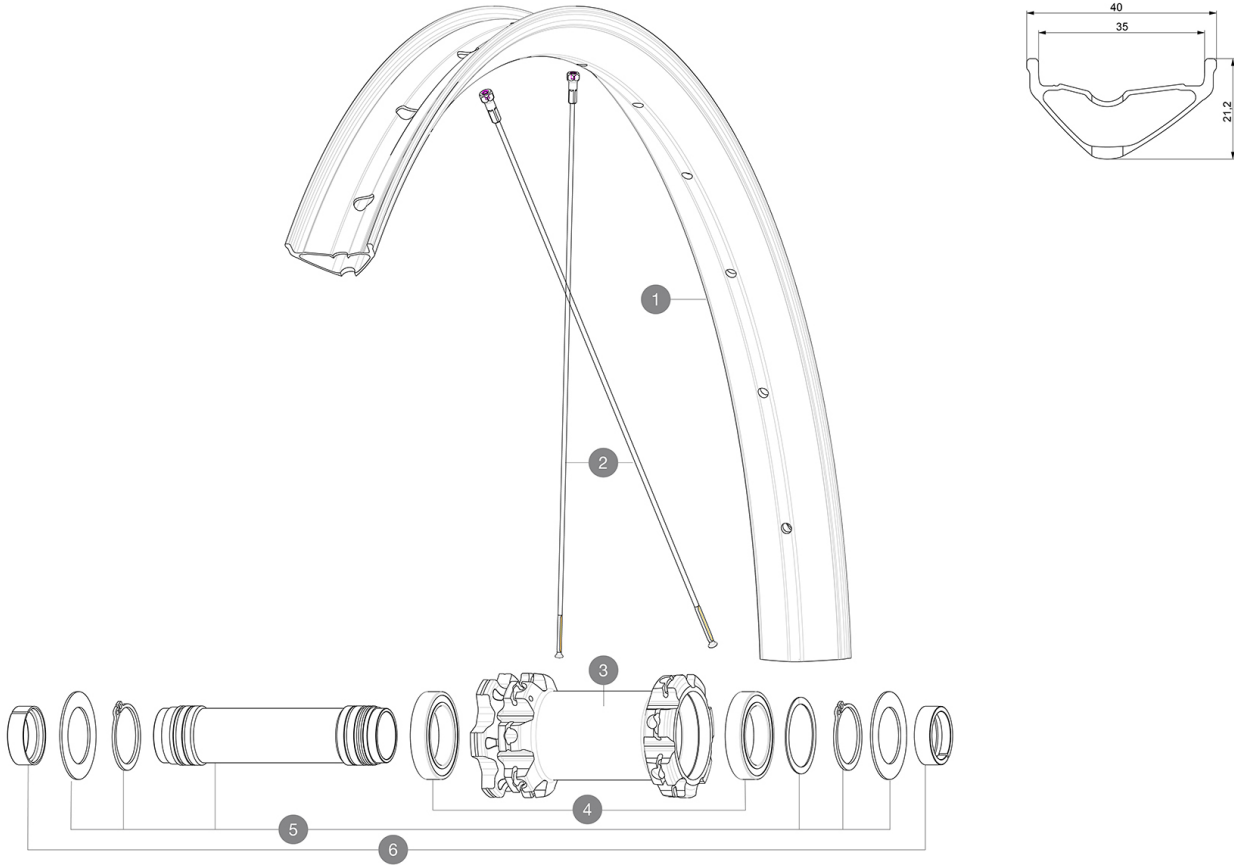

ASTM CATEGORY 3 : CROSS COUNTRY AND TRAIL RIDING

For a longer longevity of the wheel, Mavic recommends that the total weight supported by the wheels don't exceed 150kg, bike included

Recommended tyre sizes: 65mm to 81mm (2.5" to 3.2")

REFERENCES WHEELS

P88801	E-XA 35 27,5 Pr Bst	F82591	E-XA 35 27,5 Ft Boost
P88811	E-XA 35 27,5 Pr Bst XD		

RIMS

&NBSP;:

1	V3763715	KIT FRT/REAR RIM E-XA 27,5"
	V3710101	40mm UST Tape For 35mm Wide Rims

SPOKES

2	V3821301	KIT 14 FRT/NDS E-CROSSMAX/E-XA 27,5" FLAT SPOKE 282mm + nip
---	----------	---

HUB SHELLS

3	N/A	HUB BODY
4	M40179	FRONT BEARING 25x37x7 20mm AXLE
5	V2373701	KIT 20x110mm BOOST AXLE QRM AUTO MTB > 2019

WHEEL WEIGHTS

939