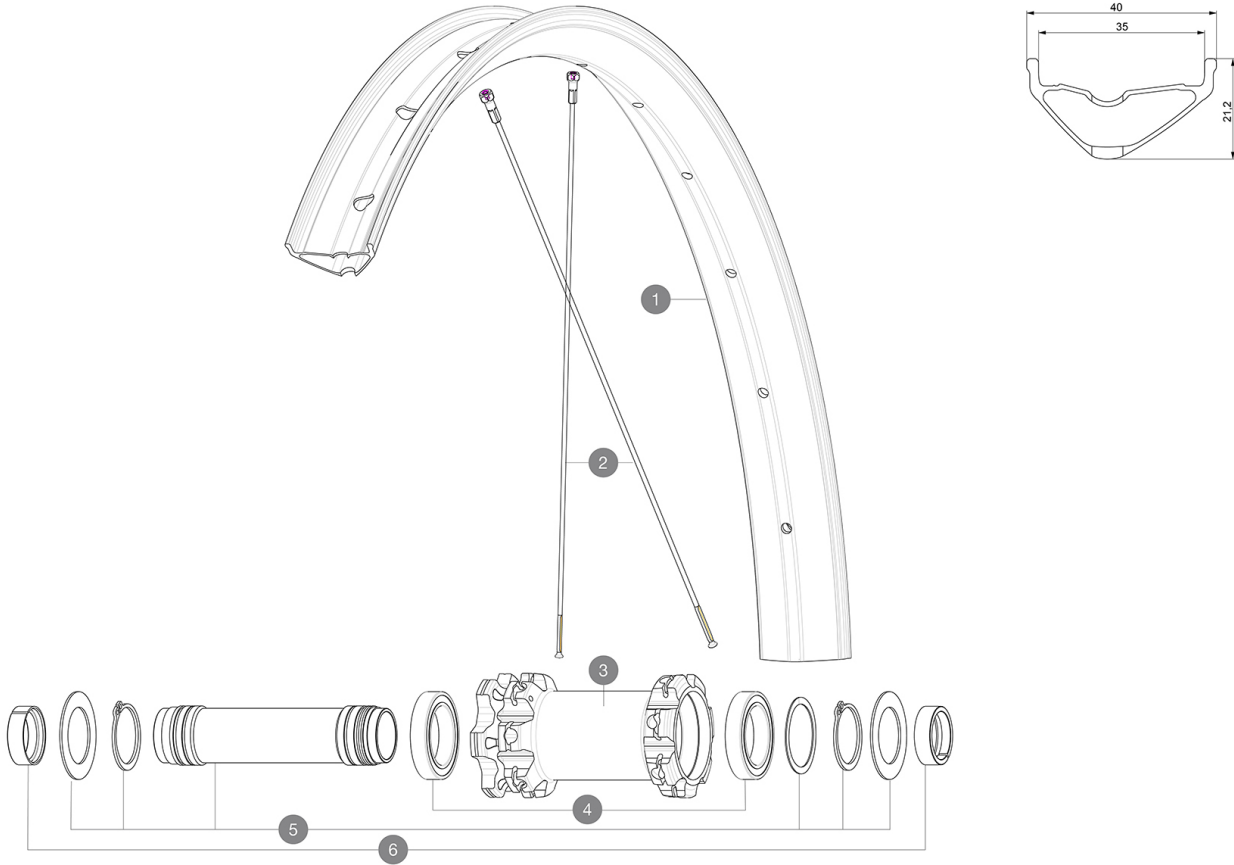

ASTM CATEGORY 3 : CROSS COUNTRY AND TRAIL RIDING

For a longer longevity of the wheel, Mavic recommends that the total weight supported by the wheels don't exceed 150kg, bike included

Recommended tyre sizes: 65mm to 81mm (2.5" to 3.2")

REFERENCES WHEELS

P88801	E-XA 35 27,5 Pr Bst	F82591	E-XA 35 27,5 Ft Boost
P88811	E-XA 35 27,5 Pr Bst XD		

RIMS

&NBSP;:

1	V3763715	KIT FRT/REAR RIM E-XA 27,5"
	V3710101	40mm UST Tape For 35mm Wide Rims

SPOKES

2	V3821301	KIT 14 FRT/NDS E-CROSSMAX/E-XA 27,5" FLAT SPOKE 282mm + nip

HUB SHELLS

3	N/A	HUB BODY
4	M40179	FRONT BEARING 25x37x7 20mm AXLE
5	V2373701	KIT 20x110mm BOOST AXLE QRM AUTO MTB > 2019

OPTIONS

V2650401	TORQUECAP20*31 FT QRM AUTO MTB

ADAPTERS

6	V2680401	20x110 BOOST Front Adapter MTB wheels
	12982801	ADAPTER Ft 20 to 15mm