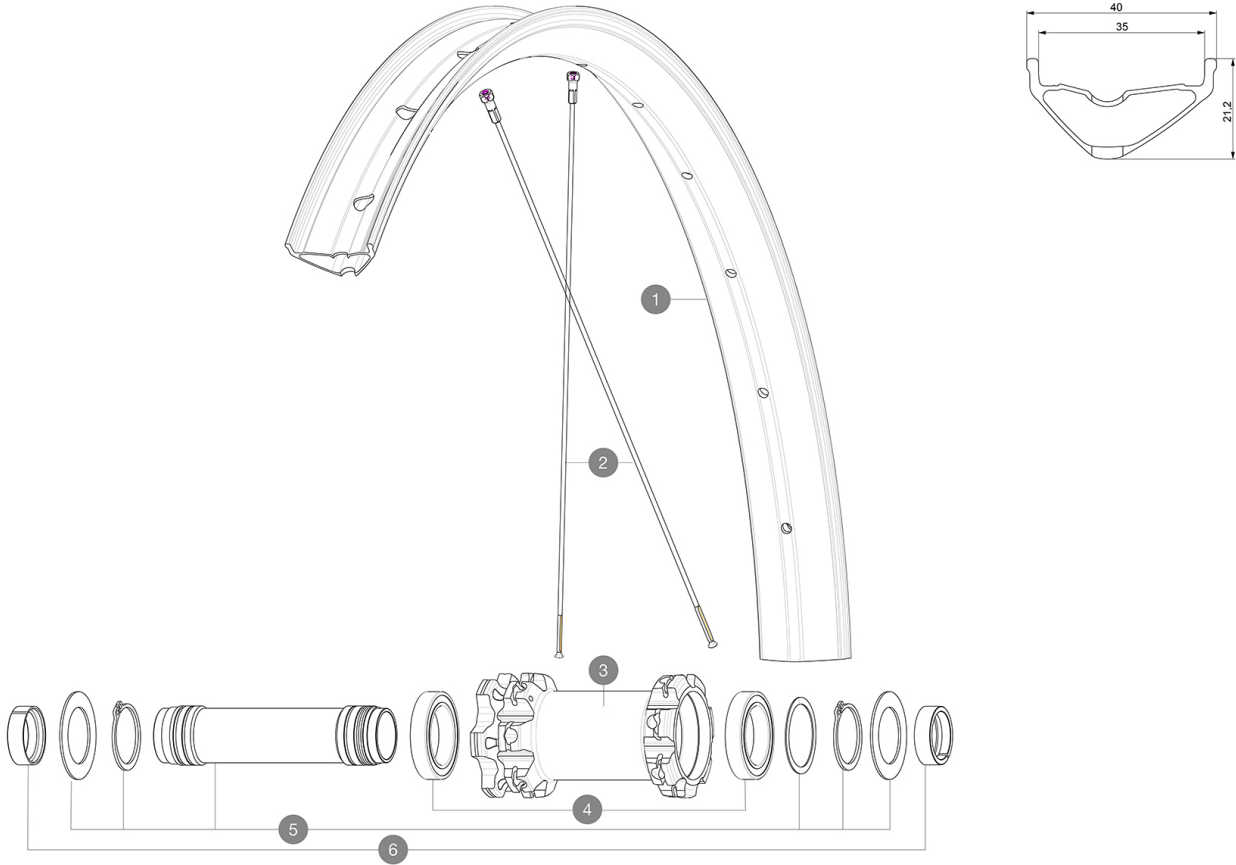

ASTM CATEGORY 3 : CROSS COUNTRY AND TRAIL RIDING

For a longer longevity of the wheel, Mavic recommends that the total weight supported by the wheels don't exceed 150kg, bike included

Recommended tyre sizes: 65mm to 81mm (2.5" to 3.2")

REFERENCES WHEELS

P88801	E-XA 35 27,5 Pr Bst	F82591	E-XA 35 27,5 Ft Boost
P88811	E-XA 35 27,5 Pr Bst XD		

RIMS

&NBSP;:

1	V3763715	KIT FRT/REAR RIM E-XA 27,5"
	V3710101	40mm UST Tape For 35mm Wide Rims

SPOKES

2	V3821301	KIT 14 FRT/NDS E-CROSSMAX/E-XA 27,5" FLAT SPOKE 282mm + nip
---	----------	---

HUB SHELLS

3	N/A	HUB BODY
4	M40179	FRONT BEARING 25x37x7 20mm AXLE
5	V2373701	KIT 20x110mm BOOST AXLE QRM AUTO MTB > 2019

WHEEL WEIGHTS

939